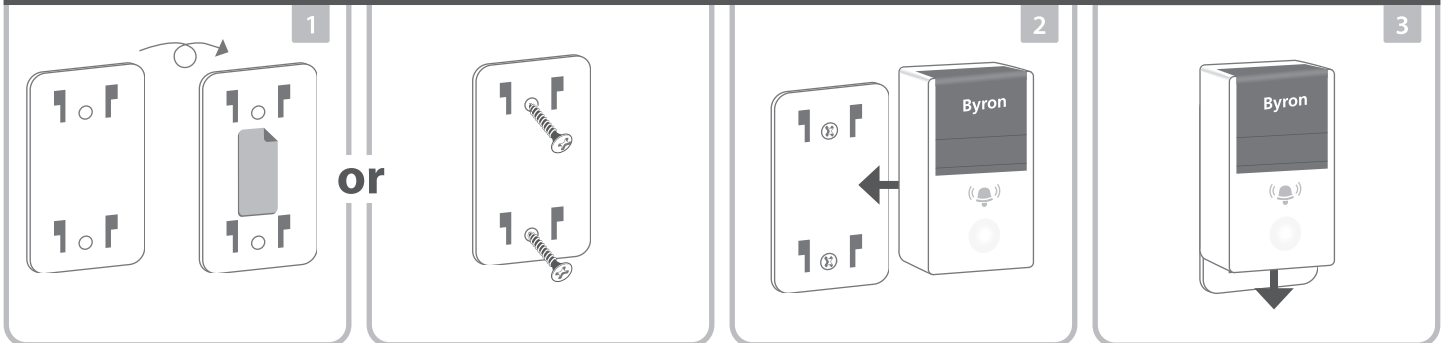

INSTALLATION | INSTALLATION | INSTALLATION | INSTALLATIE | INSTALLAZIONE | INSTALACIÓN