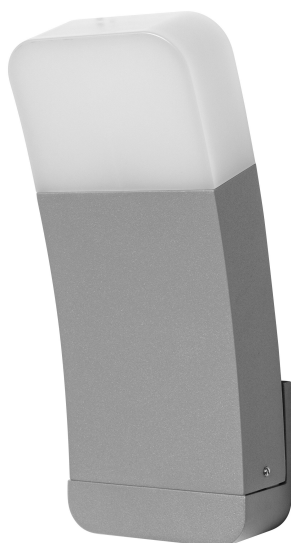

PRODUCT DATASHEET

SMART+ Wifi Curve Wall RGB + W

Smart+ Curve Multicolor | Luminaires with WiFi technology

Areas of application

- General illumination
- Gardens
- Patios, balconies

Product benefits

- Easy and quick installation
- Colorful garden lighting with smart and intelligent control options
- Combines the functionality of general lighting and mood lighting

Product features

- Controllable via LEDVANCE SMART+ App (with minimum Android 8.0 or iOS 14.0)
- Controllable via voice control available: Google Assistant or Amazon Alexa
- RGB color control, approx. 16 million color options adjustable
- Dimmable
- Color temperature: 3,000 K (Warm White)
- Network protocol: WiFi
- Type of protection: IP44

Dimensions & Weight

Length	93.00 mm
Width	100.00 mm
Height	248.00 mm
Product weight	950.00 g

SMART OUTD WIFI CURVE WALL
RGBW

Materials & Colors

Product color	Silver
Housing color	Silver
Body material	Aluminum
Cover material	Polycarbonate (PC)
Glow Wire Test according to IEC 60695-2-12	650 °C