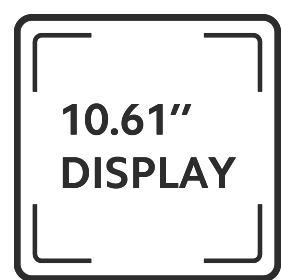

Redmi Pad

All in one, pad for fun

10.61" display
90Hz buttery smooth

Quad speakers, Dolby Atmos® supported