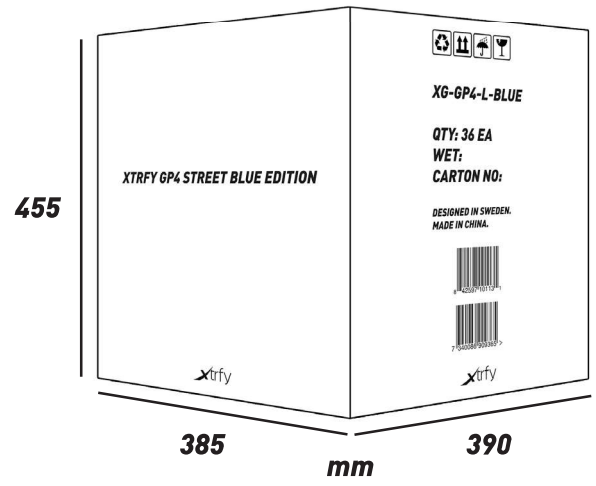

WINNING INGREDIENTS:

Surface: Cloth

Base: Non-slip rubber

Edges: Stitched for increased durability

Size: Large (460 x 400 x 4 mm)

Other: Machine washable at 30 °C

- 1** Product description and surface speed meter
- 2** Product preview
- 3** EAN/UPC barcodes and certification marks
- 4** Product translations

PACKAGING

	SINGLE	INNERBOX	MASTERBOX
PCS	1	6	36
WEIGHT	0.37 kg	2.44 kg	15.13 kg
DIMENSIONS (W/H/D)	410 x 58 x 58 mm	192 x 130 x 425 mm	390 x 385 x 455 mm

PRODUCT

	ART. NO	EAN	UPC
GP4 BLACK	XG-GP4-L-BLACK	7340086909334	842597101100
GP4 CLOUD WHITE	XG-GP4-L-WHITE	7340086909341	842597101117
GP4 ABSTRACT RETRO	XG-GP4-L-RETRO	7340086909358	842597101124
GP4 STREET BLUE	XG-GP4-L-BLUE	7340086909365	842597101131
GP4 STREET PINK	XG-GP4-L-PINK	7340086909372	842597101148