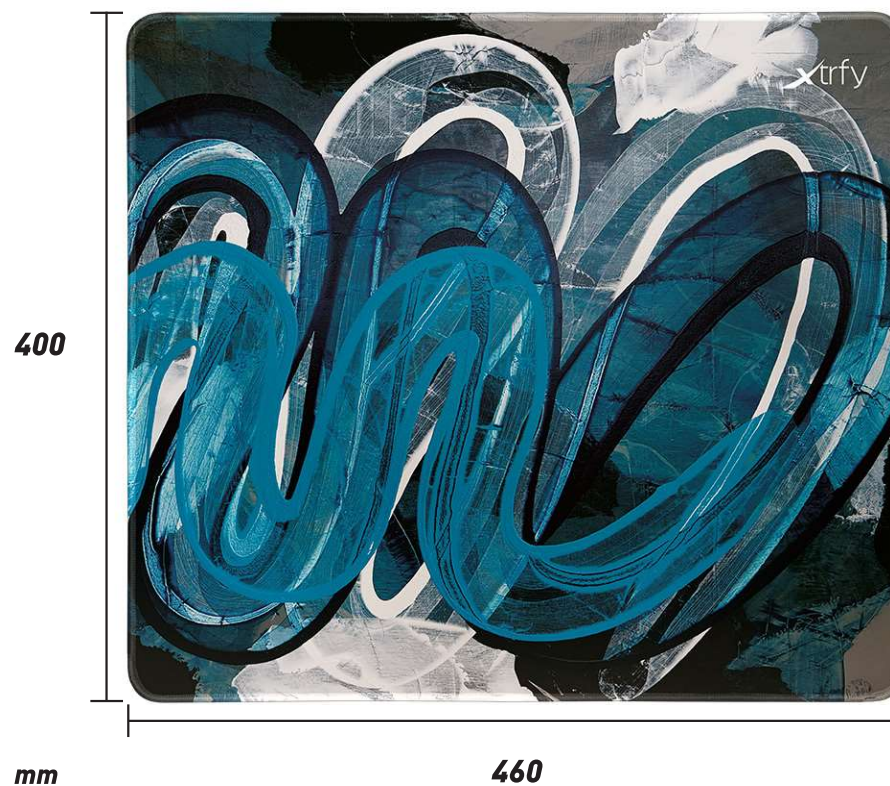

WINNING INGREDIENTS:

Surface: Cloth

Base: Non-slip rubber

Edges: Stitched for increased durability

Size: Large (460 x 400 x 4 mm)

Other: Machine washable at 30 °C

- 1** Product description and surface speed meter
- 2** Product preview
- 3** EAN/UPC barcodes and certification marks
- 4** Product translations

PACKAGING

	SINGLE	INNERBOX	MASTERBOX
PCS	1	6	36
WEIGHT	0.37 kg	2.44 kg	15.13 kg
DIMENSIONS (W/H/D)	410 x 58 x 58 mm	192 x 130 x 425 mm	390 x 385 x 455 mm

PRODUCT

	ART. NO	EAN	UPC
GP4 BLACK	XG-GP4-L-BLACK	7340086909334	842597101100
GP4 CLOUD WHITE	XG-GP4-L-WHITE	7340086909341	842597101117
GP4 ABSTRACT RETRO	XG-GP4-L-RETRO	7340086909358	842597101124
GP4 STREET BLUE	XG-GP4-L-BLUE	7340086909365	842597101131
GP4 STREET PINK	XG-GP4-L-PINK	7340086909372	842597101148