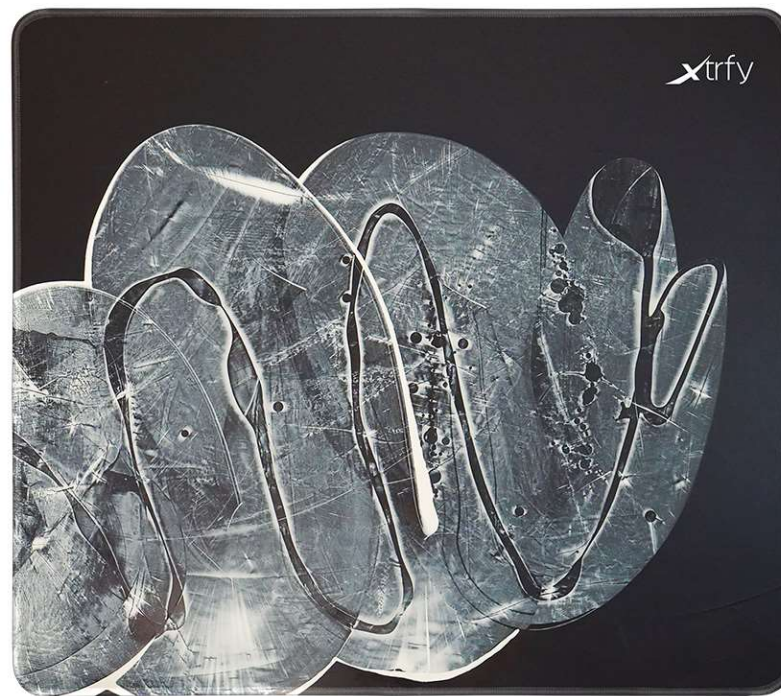

KIM BERKHUIZEN, ARTIST

STREET BLUE AND STREET PINK.

The Street Blue and Street Pink editions are based on Xtrfy's Miami Blue and Pink colorways, and inspired by city life and colorful graffiti.

CLOUD WHITE.

Have you ever looked up at the sky and imagined different figures in the clouds? The Cloud White edition is inspired by those moments, and based on the white colorway of Xtrfy's products.

ABSTRACT RETRO.