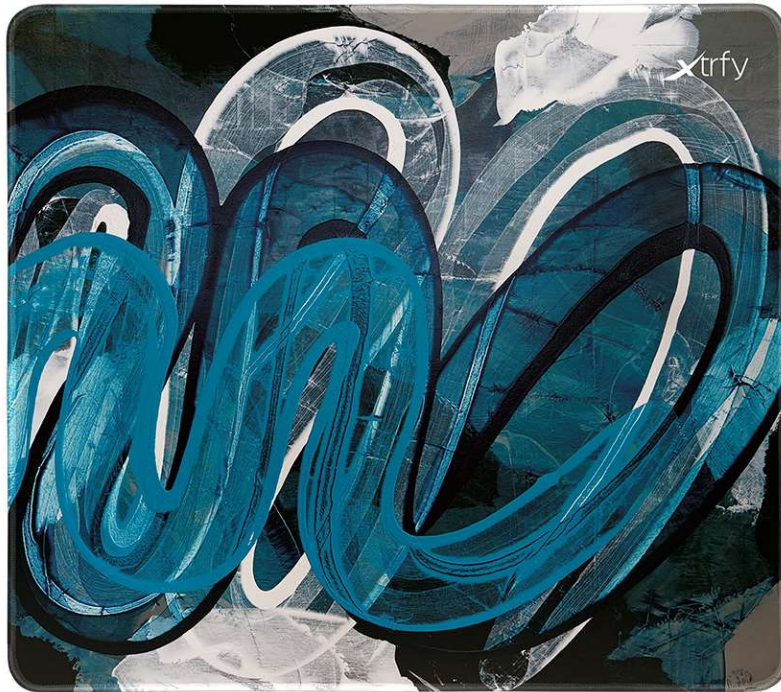

ERIK JENSEN, CTO

PAINTED BY KIM BERKHUIZEN.

In a series of oil paintings, Swedish artist Kim Berkhuisen has turned the different colorways of Xtrfy's Project 4 into abstract art.

"By interpreting the colors found on the different editions of the Xtrfy M4 mouse, I wanted to make the standard black mousepad more expressful and bring some more color to your desk."

KIM BERKHUIZEN, ARTIST

STREET BLUE AND STREET PINK.

The Street Blue and Street Pink editions are based on Xtrfy's Miami Blue and Pink colorways, and inspired by city life and colorful graffiti.

CLOUD WHITE.