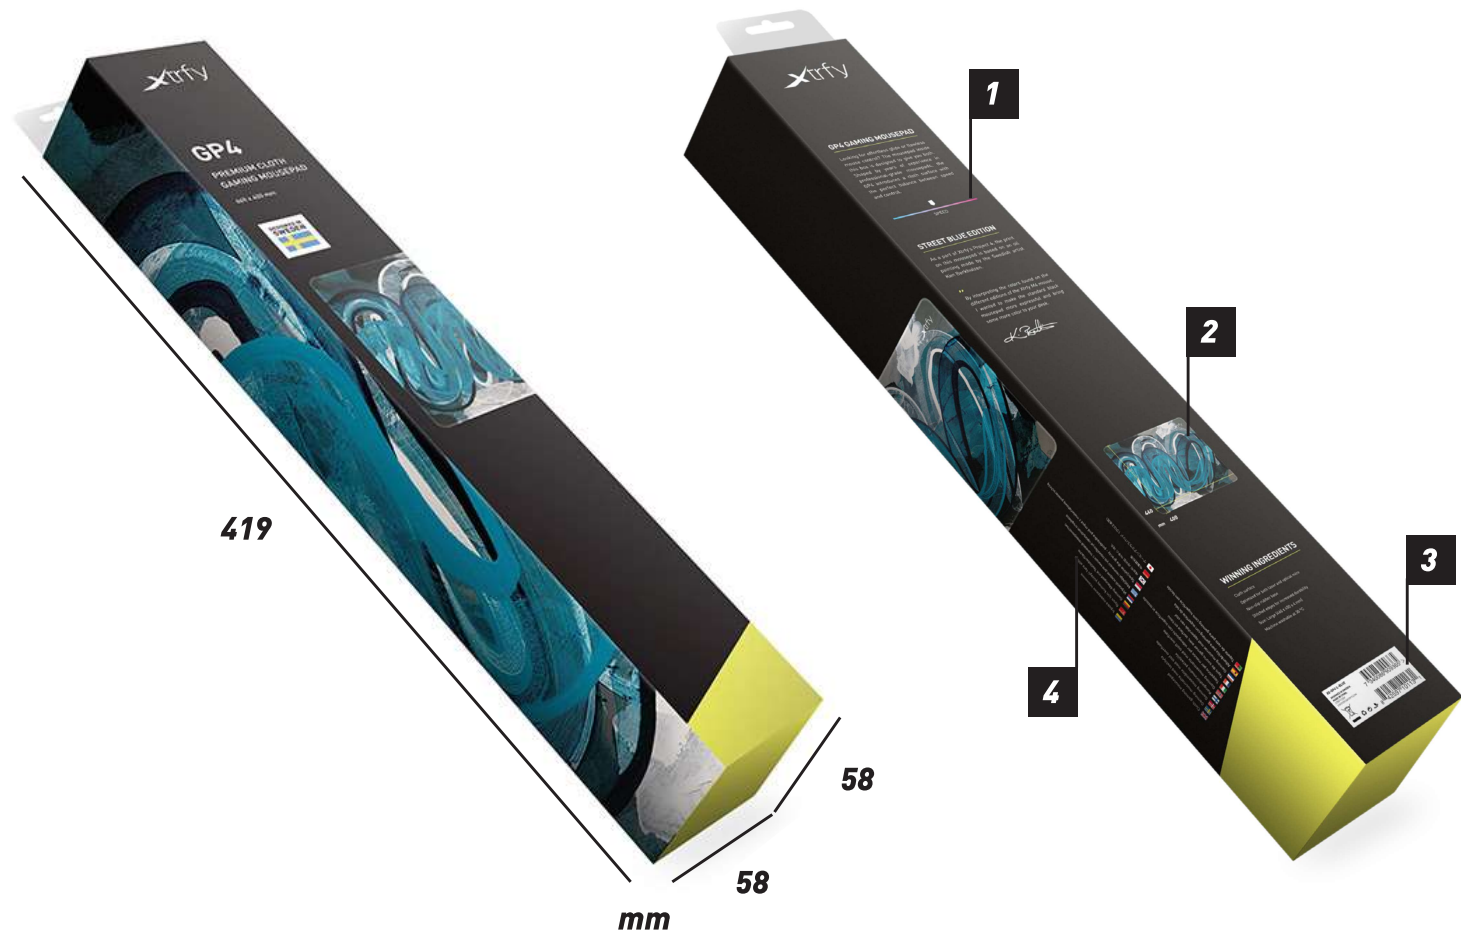

DURABLE DESIGN.

The GP4 is made out of hard-wearing materials and has stitched edges for increased durability. It's even machine washable. 30 °C, no tumbling, no ironing – and your pad will look as good as new.

WINNING INGREDIENTS:

Surface: Cloth

Base: Non-slip rubber

Edges: Stitched for increased durability

Size: Large (460 x 400 x 4 mm)

Other: Machine washable at 30 °C

- 1** Product description and surface speed meter
- 2** Product preview
- 3** EAN/UPC barcodes and certification marks
- 4** Product translations

PACKAGING

	SINGLE	INNERBOX	MASTERBOX
PCS	1	6	36
WEIGHT	0.37 kg	2.44 kg	15.13 kg
DIMENSIONS (W/H/D)	410 x 58 x 58 mm	192 x 130 x 425 mm	390 x 385 x 455 mm

PRODUCT

	ART. NO	EAN	UPC
GP4 BLACK	XG-GP4-L-BLACK	7340086909334	842597101100
GP4 CLOUD WHITE	XG-GP4-L-WHITE	7340086909341	842597101117
GP4 ABSTRACT RETRO	XG-GP4-L-RETRO	7340086909358	842597101124
GP4 STREET BLUE	XG-GP4-L-BLUE	7340086909365	842597101131
GP4 STREET PINK	XG-GP4-L-PINK	7340086909372	842597101148