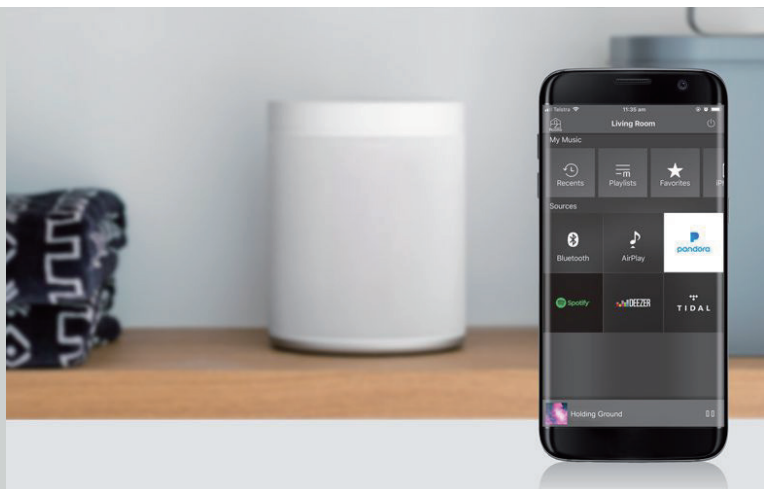

It's how we connect. The MusicCast 20 delivers versatile listening with ease - able to be used as a standalone speaker, paired, or acting as surround speakers with a compatible MusicCast AV receiver or sound bar.

A world of music.

Explore a world of music with music streaming services* built-in. Syncing your playlists and song likes from your smart phone or computer to the MusicCast 20, music streaming services make it impossibly easy to either listen to your faves or discover new music.

*Streaming service availability varies by region.

- Music streaming services built-in
- MusicCast multi-room technology
- Alexa voice control compatibility* (*Availability varies by region)
- High-Resolution Audio
- Stereo pairing (requires 2 units)

- Ability to be used as surround speakers with an AV receiver or sound bar* (*Select MusicCast models only)
- Soft-touch, simple presets for instant playback
- Alarm

Multi-room Audio.

MusicCast takes the headache out of multi-room audio. Simply connect all MusicCast devices to the same network and start sharing audio throughout the home.