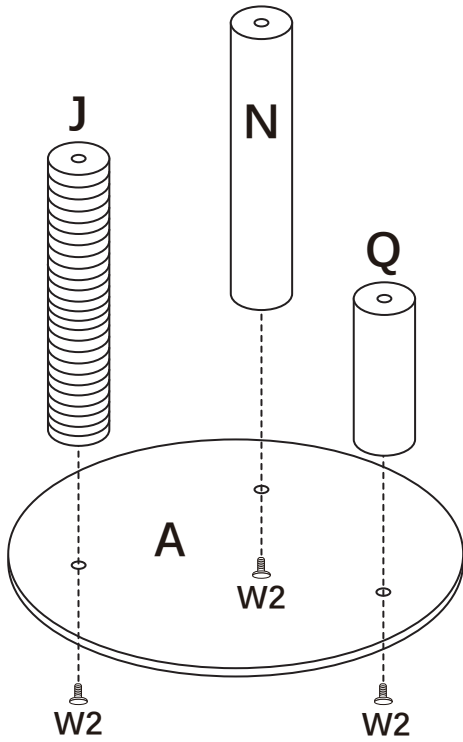

AMT0289

 N1(1pc)
  N2(1pc)
  N3(1pc)

 <p>W1 8x80mm(7pcs)</p>	 <p>W2 8X35mm(14pcs)</p>	 <p>W3 5mm(1pc)</p>
--	---	--

A-540X540X15mm(1pc)

B- Φ 280X12mm(1pc)

C-440X240X12mm(2pcs)

D- Φ 300mm(1pc)

E-510X510X12mm(1pc)

F- Φ 330mm(1pc)

G-(1pc)

H-440X265X12mm(1pc)

I-53.5X435mm(1pc)

J-53.5X350mm(1pc)

K-53.5X250mm(1pc)

L-53.5X180mm(1pc)

M-53.5X435mm(1pc)

N-53.5X350mm(1pc)

O-53.5X300mm(1pc)

P-53.5X250mm(2pcs)

Q-53.5X230mm(1pc)

R-53.5X170mm(1pc)

S-25X245mm(3pcs)

T-100X5mm(1pc)

1pc 
 1pc 
 Replacible Dangle Toy

U-1+1(2pcs)

AMT0289

1

2

3

AMT0289

4

5