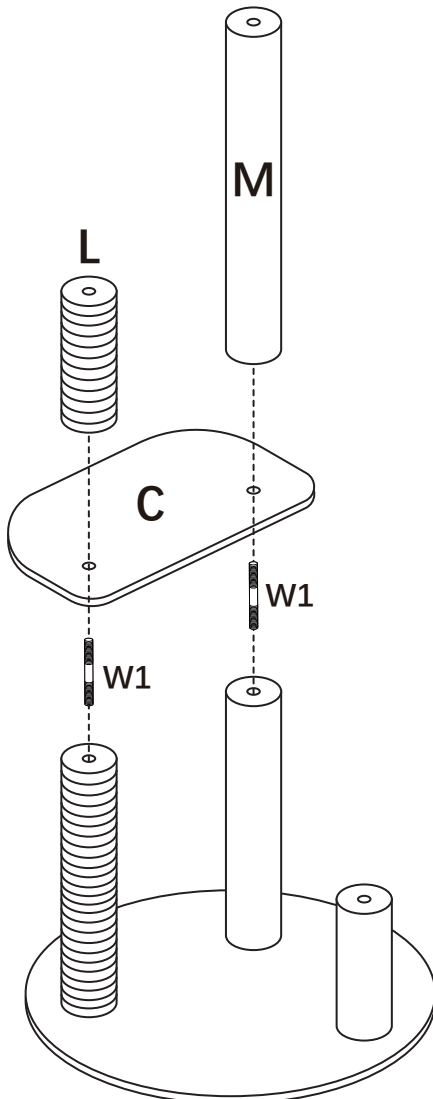

AMT0289

 N1(1pc)
  N2(1pc)
  N3(1pc)

 <p>W1 8x80mm(7pcs)</p>	 <p>W2 8X35mm(14pcs)</p>	 <p>W3 5mm(1pc)</p>
--	---	--

A-540X540X15mm(1pc)

B- Φ 280X12mm(1pc)

C-440X240X12mm(2pcs)

D- Φ 300mm(1pc)

E-510X510X12mm(1pc)

F- Φ 330mm(1pc)

G-(1pc)

H-440X265X12mm(1pc)

I-53.5X435mm(1pc)

J-53.5X350mm(1pc)

K-53.5X250mm(1pc)

L-53.5X180mm(1pc)

M-53.5X435mm(1pc)

N-53.5X350mm(1pc)

O-53.5X300mm(1pc)

P-53.5X250mm(2pcs)

Q-53.5X230mm(1pc)

R-53.5X170mm(1pc)

S-25X245mm(3pcs)

T-100X5mm(1pc)

1pc 
 1pc 
 Replacible Dangle Toy

U-1+1(2pcs)

AMT0289

1

2

3

AMT0289

4

5