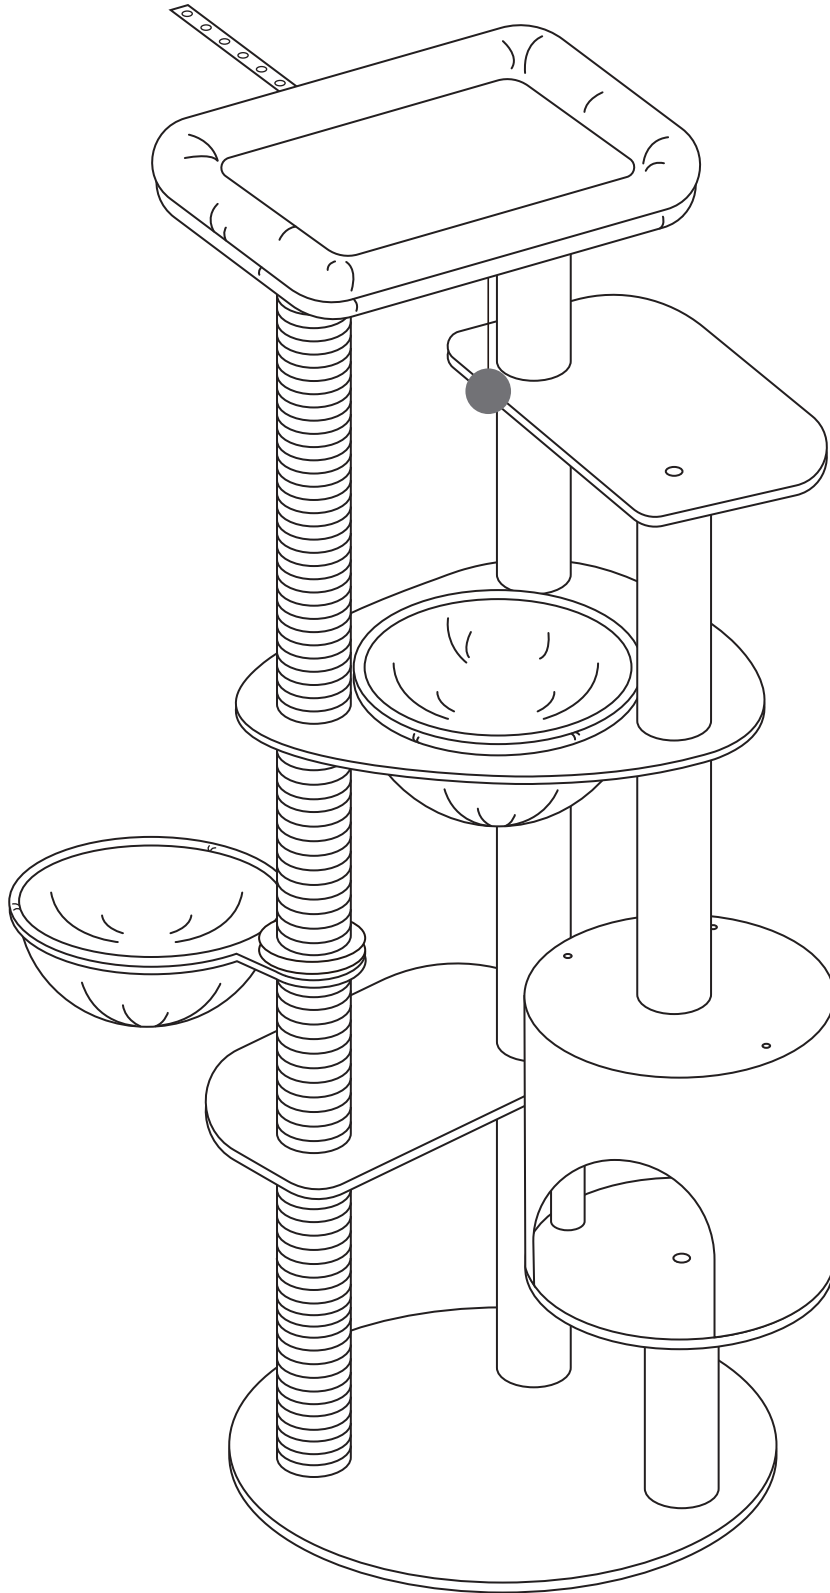

AMT0289

- We are committed to delivering customer-driven products that live up to your high standards.
- We encourage you to write a review sharing your experiences with the product.
- For further service:
  - Email us for further assistance: pawzroad@gmail.com