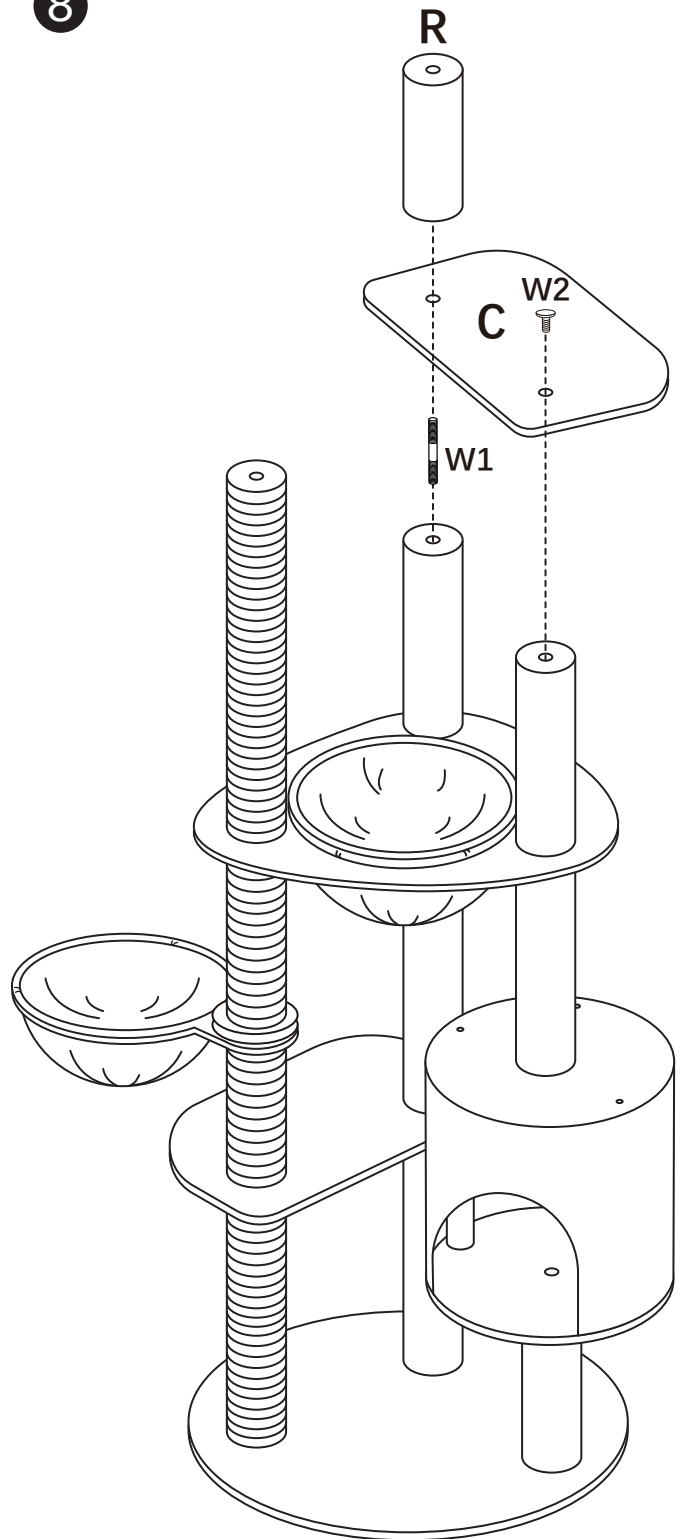

AMT0289

 N1(1pc)
  N2(1pc)
  N3(1pc)

 <p>W1 8x80mm(7pcs)</p>	 <p>W2 8X35mm(14pcs)</p>	 <p>W3 5mm(1pc)</p>
--	---	--

A-540X540X15mm(1pc)

B- Φ 280X12mm(1pc)

C-440X240X12mm(2pcs)

D- Φ 300mm(1pc)

E-510X510X12mm(1pc)

F- Φ 330mm(1pc)

G-(1pc)

H-440X265X12mm(1pc)

I-53.5X435mm(1pc)

J-53.5X350mm(1pc)

K-53.5X250mm(1pc)

L-53.5X180mm(1pc)

M-53.5X435mm(1pc)

N-53.5X350mm(1pc)

O-53.5X300mm(1pc)

P-53.5X250mm(2pcs)

Q-53.5X230mm(1pc)

R-53.5X170mm(1pc)

S-25X245mm(3pcs)

T-100X5mm(1pc)

1pc 
 1pc 
 Replacible Dangle Toy

6

AMT0289

7

8

AMT0289

9

10