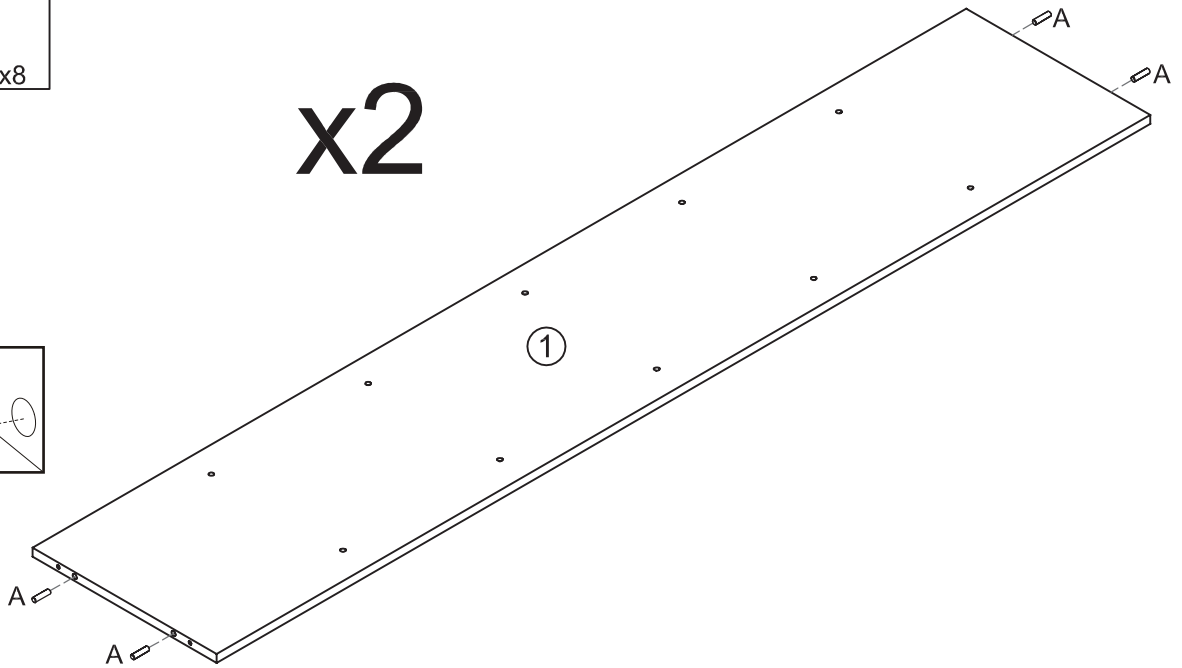

CORNER SHELF

35-335-...-9

1	x2	ca. 1815 x 358 x 16	1/1
2	x2	ca. 375 x 375 x 16	1/1
3	x6	ca. 290 x 80 x 16	1/1
4	x3	ca. 357 x 357 x 16	1/1
5	x2	ca. 357 x 357 x 16	1/1

1

2

x2

3

x3

x2

4

x6

5

6

B 7,0x50 x5

C x1

7

B 7,0x50 x5

C x1

8

- B 7,0x50 x10
- C x1
- H x5

9

- F x1
- G 3,0x15 x2
- K x1