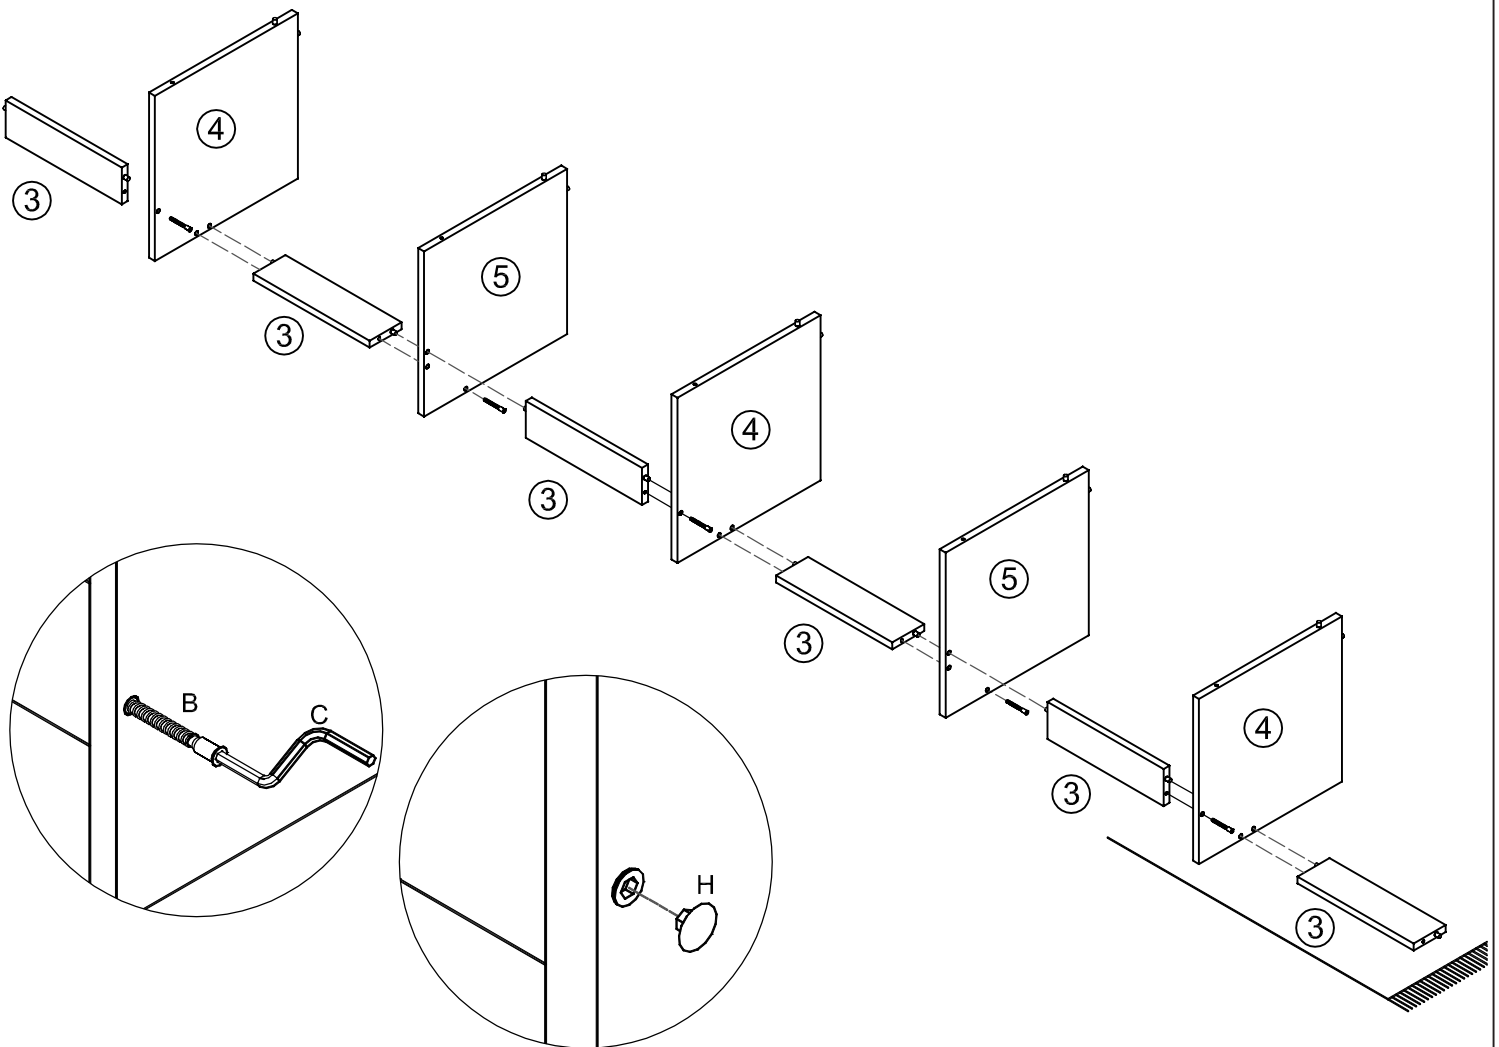

CORNER SHELF

35-335-...-9

1	x2	ca. 1815 x 358 x 16	1/1
2	x2	ca. 375 x 375 x 16	1/1
3	x6	ca. 290 x 80 x 16	1/1
4	x3	ca. 357 x 357 x 16	1/1
5	x2	ca. 357 x 357 x 16	1/1

1

2

x2

3

x3

x2

4

x6

5

6

B 7,0x50 x5

C x1

7

B 7,0x50 x5

C x1

8

- B 7,0x50 x10
- C x1
- H x5

9

- F x1
- G 3,0x15 x2
- K x1