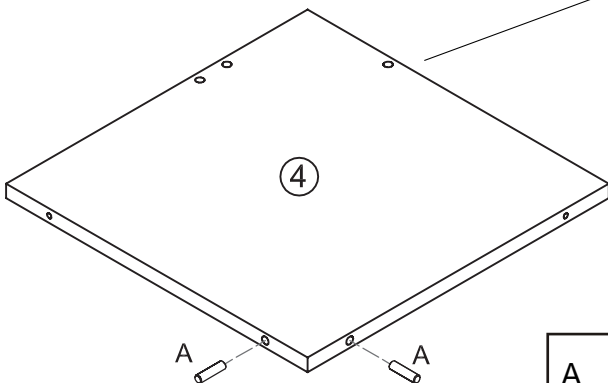

CORNER SHELF

35-335-...-9

1	x2	ca. 1815 x 358 x 16	1/1
2	x2	ca. 375 x 375 x 16	1/1
3	x6	ca. 290 x 80 x 16	1/1
4	x3	ca. 357 x 357 x 16	1/1
5	x2	ca. 357 x 357 x 16	1/1

1

2

x2

3

x3

x2

4

x6

5

6

B 7,0x50 x5

C x1

7

B 7,0x50 x5

C x1

8

- B 7,0x50 x10
- C x1
- H x5

9

- F x1
- G 3,0x15 x2
- K x1