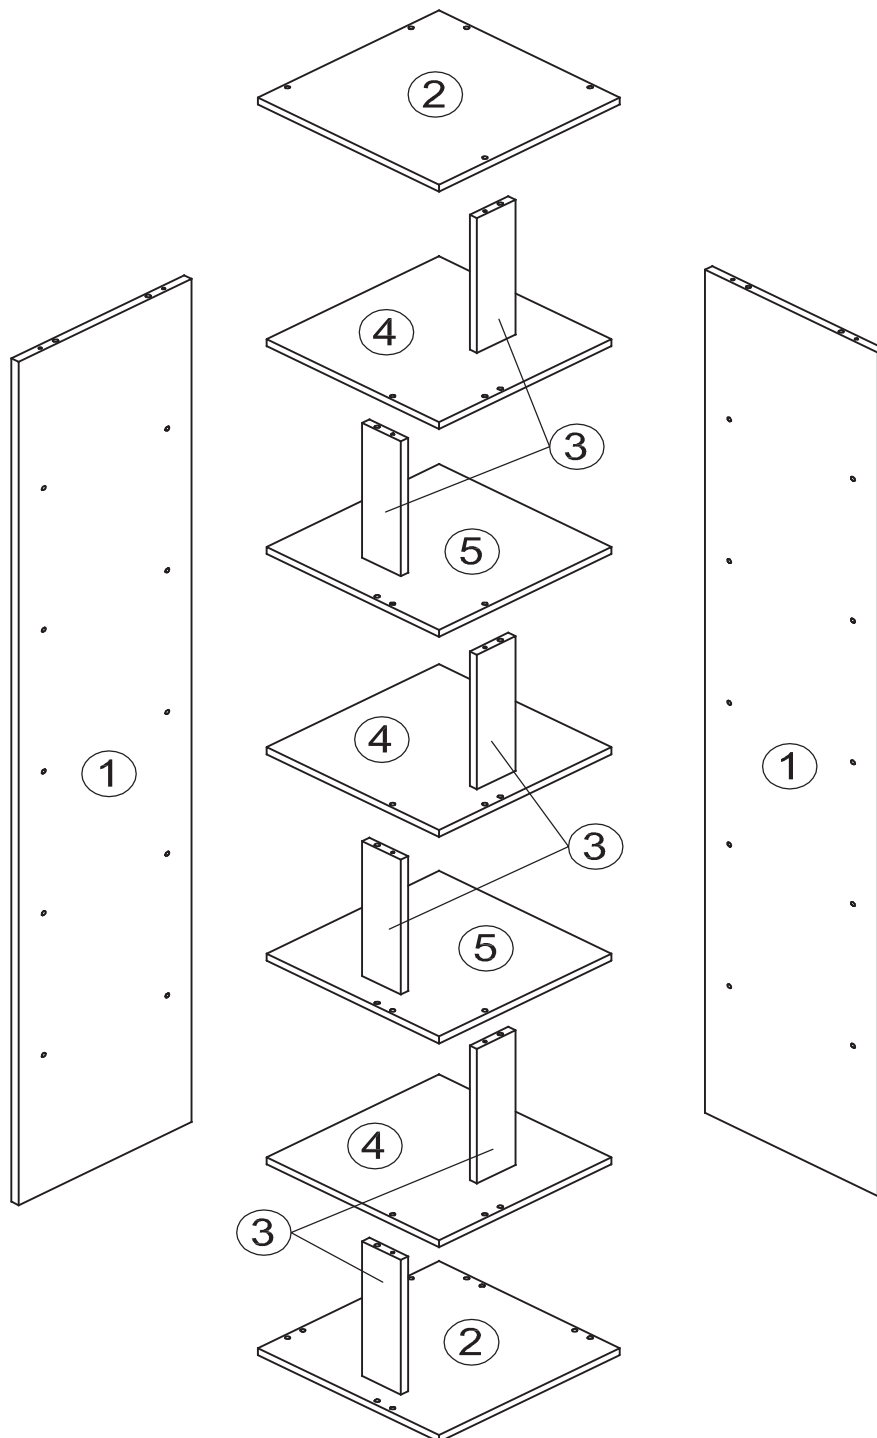

CORNER SHELF

35-335-...-9

1	x2	ca. 1815 x 358 x 16	1/1
2	x2	ca. 375 x 375 x 16	1/1
3	x6	ca. 290 x 80 x 16	1/1
4	x3	ca. 357 x 357 x 16	1/1
5	x2	ca. 357 x 357 x 16	1/1

1

2

x2

3

x3

x2

4

x6

5

6

B 7,0x50 x5

C x1

7

B 7,0x50 x5

C x1

8

- B 7,0x50 x10
- C x1
- H x5

9

- F x1
- G 3,0x15 x2
- K x1