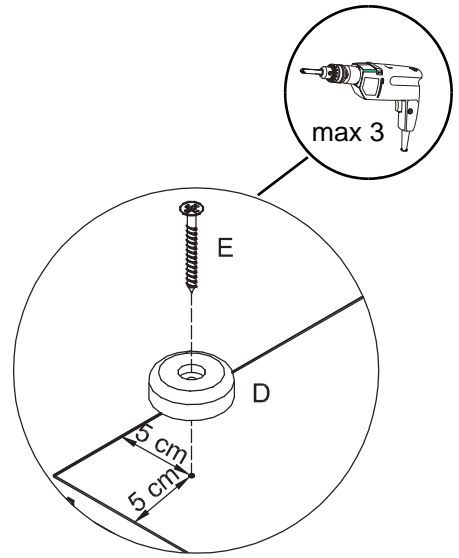

CORNER SHELF

35-335-...-9

1	x2	ca. 1815 x 358 x 16	1/1
2	x2	ca. 375 x 375 x 16	1/1
3	x6	ca. 290 x 80 x 16	1/1
4	x3	ca. 357 x 357 x 16	1/1
5	x2	ca. 357 x 357 x 16	1/1

1

2

x2

3

x3

x2

4

x6

5

6

B 7,0x50 x5

C x1

7

B 7,0x50 x5

C x1

8

- B 7,0x50 x10
- C x1
- H x5

9

- F x1
- G 3,0x15 x2
- K x1