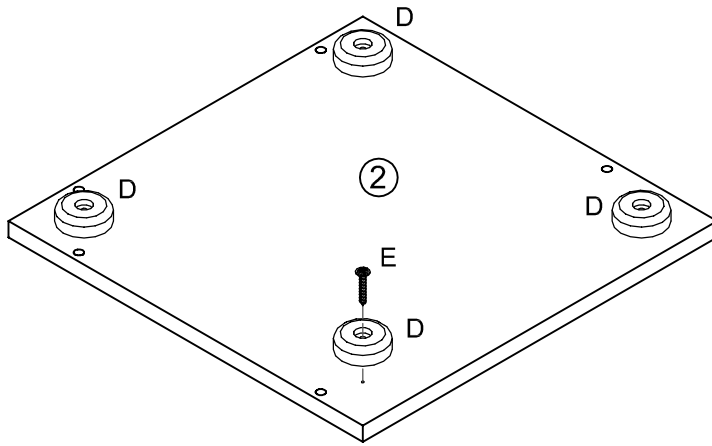

CORNER SHELF

35-335-...-9

1	x2	ca. 1815 x 358 x 16	1/1
2	x2	ca. 375 x 375 x 16	1/1
3	x6	ca. 290 x 80 x 16	1/1
4	x3	ca. 357 x 357 x 16	1/1
5	x2	ca. 357 x 357 x 16	1/1

1

2

x2

3

x3

x2

4

x6

5

6

B 7,0x50 x5

C x1

7

B 7,0x50 x5

C x1

8

- B 7,0x50 x10
- C x1
- H x5

9

- F x1
- G 3,0x15 x2
- K x1