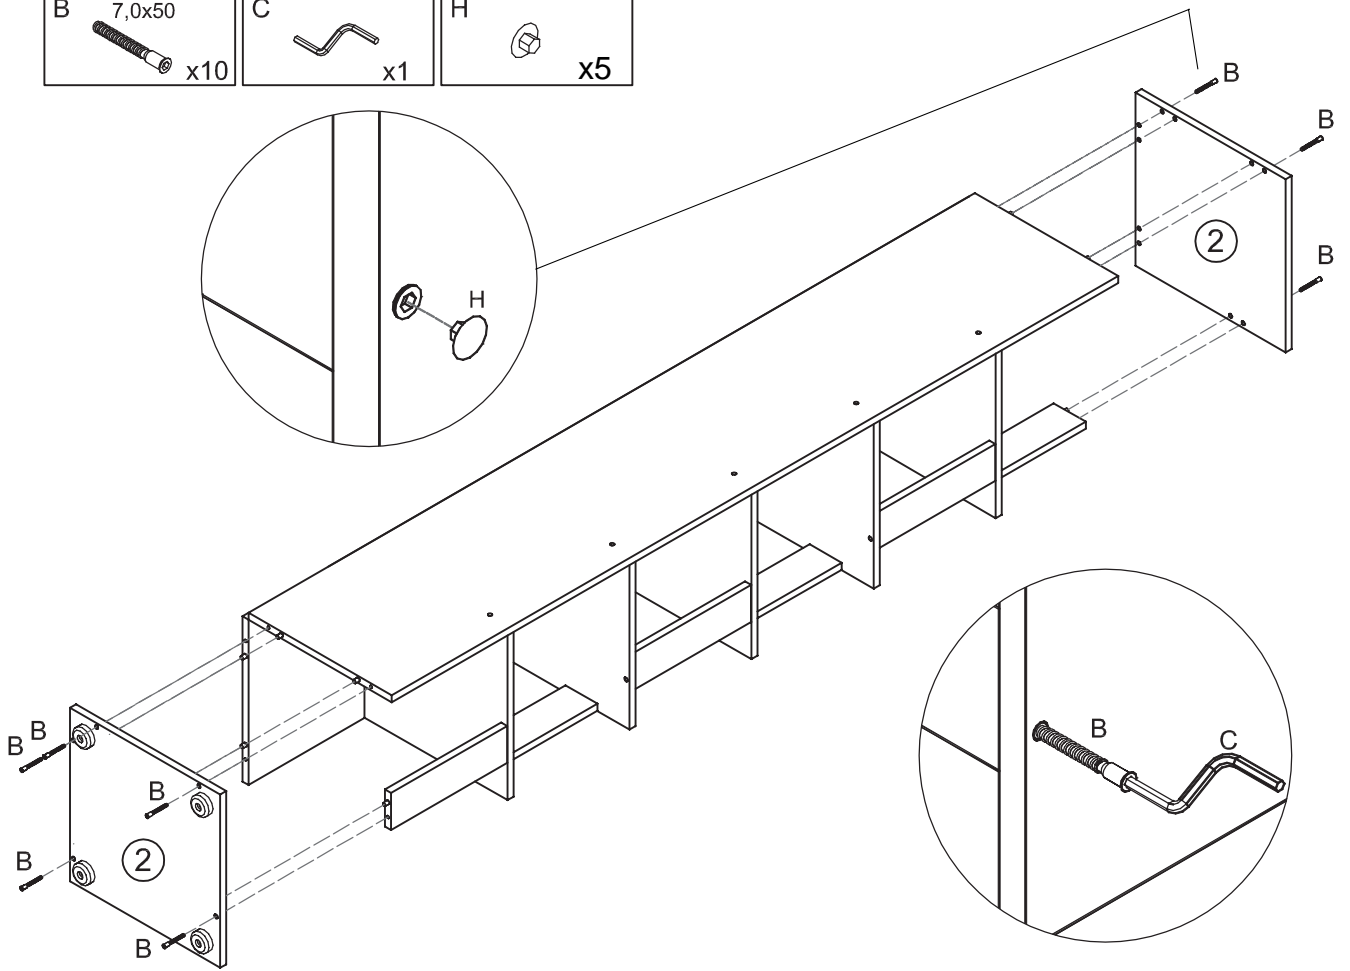

CORNER SHELF

35-335-...-9

1	x2	ca. 1815 x 358 x 16	1/1
2	x2	ca. 375 x 375 x 16	1/1
3	x6	ca. 290 x 80 x 16	1/1
4	x3	ca. 357 x 357 x 16	1/1
5	x2	ca. 357 x 357 x 16	1/1

1

2

x2

3

x3

x2

4

x6

5

6

B 7,0x50 x5

C x1

7

B 7,0x50 x5

C x1

8

- B 7,0x50 x10
- C x1
- H x5

9

- F x1
- G 3,0x15 x2
- K x1