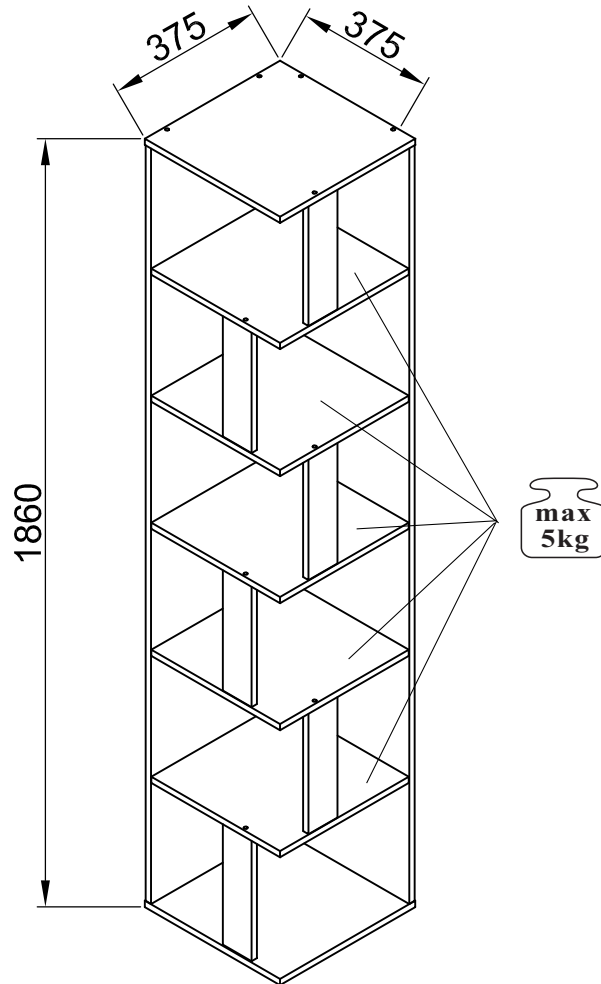

CORNER SHELF

35-335-...-9

1	x2	ca. 1815 x 358 x 16	1/1
2	x2	ca. 375 x 375 x 16	1/1
3	x6	ca. 290 x 80 x 16	1/1
4	x3	ca. 357 x 357 x 16	1/1
5	x2	ca. 357 x 357 x 16	1/1

1

2

x2

3

x3

x2

4

x6

5

6

B 7,0x50 x5

C x1

7

B 7,0x50 x5

C x1

8

- B 7,0x50 x10
- C x1
- H x5

9

- F x1
- G 3,0x15 x2
- K x1