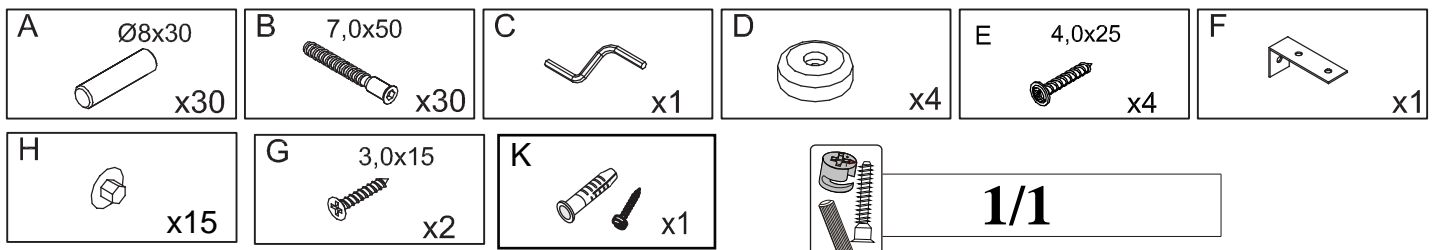

CORNER SHELF

35-335-...-9

1	x2	ca. 1815 x 358 x 16	1/1
2	x2	ca. 375 x 375 x 16	1/1
3	x6	ca. 290 x 80 x 16	1/1
4	x3	ca. 357 x 357 x 16	1/1
5	x2	ca. 357 x 357 x 16	1/1

1

2

x2

3

x3

x2

4

x6

5

6

B 7,0x50 x5

C x1

7

B 7,0x50 x5

C x1

8

- B 7,0x50 x10
- C x1
- H x5

9

- F x1
- G 3,0x15 x2
- K x1