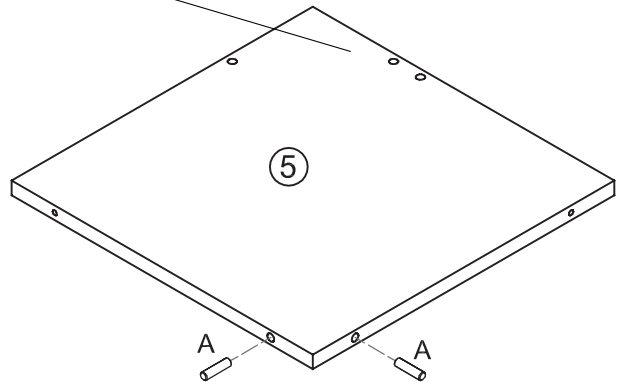

CORNER SHELF

35-335-...-9

1	x2	ca. 1815 x 358 x 16	1/1
2	x2	ca. 375 x 375 x 16	1/1
3	x6	ca. 290 x 80 x 16	1/1
4	x3	ca. 357 x 357 x 16	1/1
5	x2	ca. 357 x 357 x 16	1/1

1

2

x2

3

x3

x2

4

x6

5

6

B 7,0x50 x5

C x1

7

B 7,0x50 x5

C x1

8

- B 7,0x50 x10
- C x1
- H x5

9

- F x1
- G 3,0x15 x2
- K x1