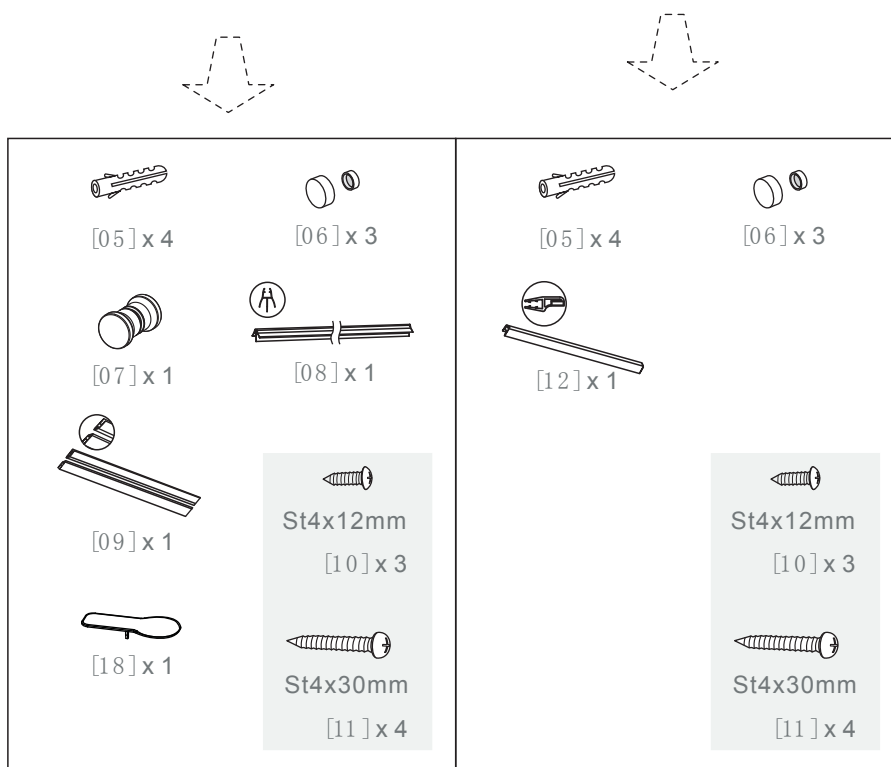

Du wirst brauchen(DE) /Tu auras besoin de(F)/Avrai bisogno(I)/ Je zal nodig hebben(NL)/
Du kommer behöva(S)/Budete potřebovat(CZ)Budete potrebovat(SK)/Vei avea nevoie(RO)

Werkzeuge nicht zur Verfügung(DE) /Outils pas fourni(F)/Strumenti non fornito(I)/ Gereedschappen niet verstrekt(NL)/
Verktvg inte tillhandahålls(S)/Nástroje nejsou poskytovány(CZ)Nástroje nie sú poskytované(SK)/Instrumente care nu sunt prevăzute(RO)

1-Helfer für einige Aufgaben(DE) /1 aide pour certaines tâches(F)/1 assistente per alcuni compiti(I)/ 1 helper voor sommige taken(NL)/
1 hjälpreda för vissa uppgifter(S)/1 pomocník pro některé úkoly(CZ)1 pomocník pre niektoré úlohy(SK)/1 ajutor pentru unele sarcini(RO)