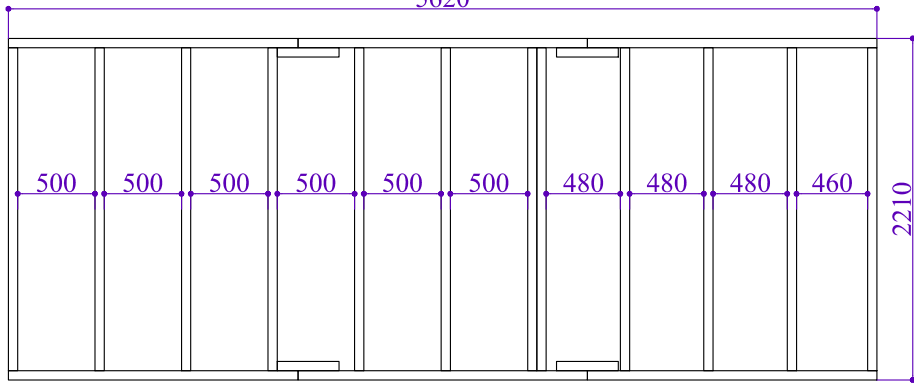

Dim.	Skizze	Pos.	Länge (mm)	Stck.	Name	Ref.
		①	2090	12	Foundation beam	283062
		②	1873	6		283121
		③	400	4		283084
		④	772	2	Middle board	450001
		⑤	2400	2	Side board	450004
		⑥	2222	1	Front board	450053
		⑦	2721	10	Front board	450028
		⑧	5800	19+1	Front/ back board	450054
		⑨	2721	1	Front board	450029
		⑩	2400	22+1	Side board	450003
		⑪	772	34	Middle board	450002
		⑫	533	34	Side board	450021
		⑬	533	17	Side board	450022
		⑭	411	16	Front board	450036
		⑮	1411	16	Front board	450055
		⑯	2721	1	Front board	450030
		⑰	1391	1	Front board	450031
		⑱	1241	1	Front board	450032
		⑲	1241	1	Front board	450033
		⑳	1391	1	Front board	450034
		㉑	1070	1	Front board	450006
	㉒	920	1	Front board	450007	
	㉓	920	1	Front board	450008	

Dim.	Skizze	Pos.	Länge (mm)	Stck.	Name	Ref.
		24	1070	1	Front board	450009
		25	2721	1	Front board	450035
		26	5800	1	Front board	450056
		27	5800	1	Back board	450057
		28	2400	1	Middle board	450012
		29	5800	2	Front/ back board	450060
		30	2645	1	Side board	450044
		31	2400	2	Side board	450043
		32	2400	4	Rafter	454004
	33	2400	1	Middle panel	452007	
		34a	3350	1	Top board	451015
		34b	3350	1	Top board	451016
		35a	1070	1	Top board	451008
		35b	1070	1	Top board	451011
		36	1070	6	Top board	451009
		37	2120	25/20	Roof board	284514
	38				Rockwool	285521

1

2

3

4

	Dim	Stck.
	Ø5.0 x 100	48
	Ø4.5 x 80	11
	Ø3.5 x 35	128
	Ø2.0 x 40	470
	Ø2.0 x 50	240

1

2

A=B=6039mm