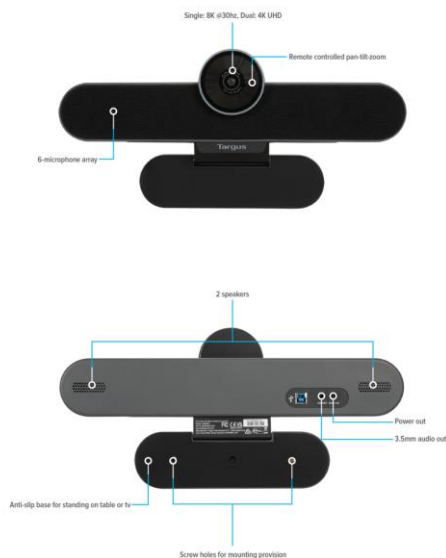

Clear Sound and Voice

With its integrated 6-microphone array, the soundbar provides coverage up to 6 m (20 ft) away and can pick up audio from a 180° sweep. Dual speakers provide clear sound for a small- to medium-sized meeting or huddle room. Speakers and microphones are optimised at a 200–16,000 Hz frequency range to provide clear speech and to capture all the details from the speaker, making conversation more natural and easier to hear.

Connectivity Made Simple

Most conference rooms support screen sharing connectivity using an HDMI cable, though today's mobile products no longer use HDMI. Installation is easy and requires no drivers to function, connecting directly to your laptop or mobile device via USB-A. The AEM350 is compatible with Windows®, macOS®, and Chrome OS®, and most major conference platforms like Zoom® and Microsoft Teams®.

Properly Positioned

Made to integrate in nearly any room setup, the soundbar can be easily wall mounted (mounting bracket included), sit firmly on any surface thanks to its anti-slip rubber base, or can be seamlessly placed on a display. Once positioned, tilt the base or camera to score the perfect angle.

AEM350

What's in the Box:

- AEM350
- Remote Control
- AC Adapter
- Webcam cover
- USB Cable (2 m)
- User Guide
- AAA Battery x2
- Screws x4
- Drywall Anchors x4
- L Bracket
- Thumb screws

Targus® All-in-One 4K Video Conference System