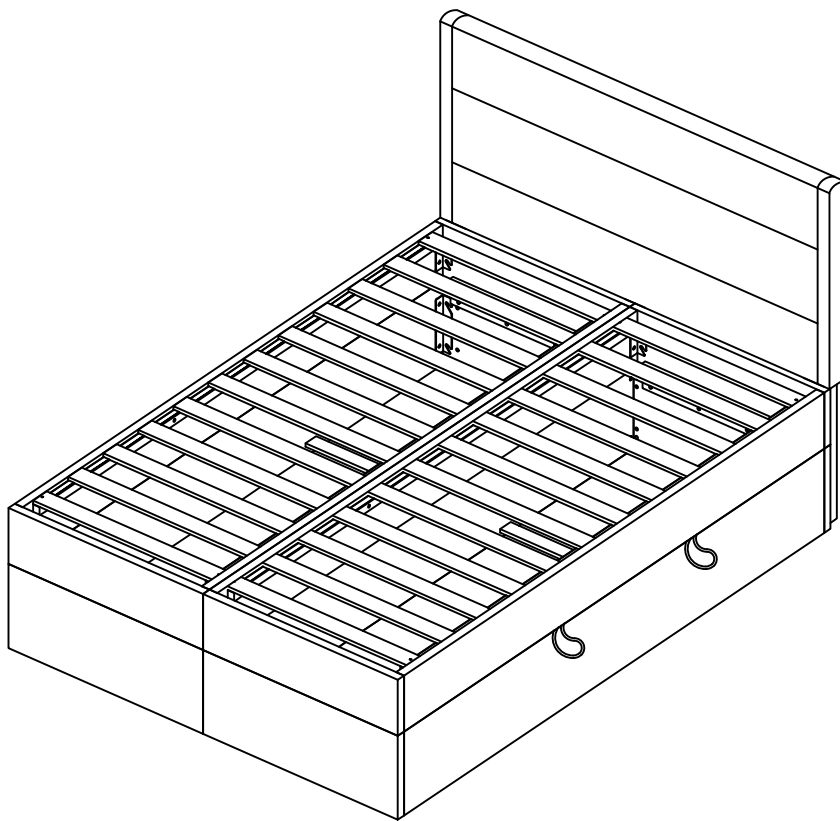

# Assembly Instruction

**BED FRAME**  
(Double)

### Hardware for WF301058

1		M8*50mm	21PCS				
2		M8*20mm	56PCS	6		M4*25mm	8PCS
3		M6*50mm	18PCS	7			77PCS
4		M6*25mm	32PCS	8		Ø19mm	77PCS
5		M6*15mm	16PCS	9		M5	1PC
				10		M4	1PC

### Parts List for WF301058

 A x 1PC  B x 1PC  C x 1PC  D x 1PC  T x 7PCS  W x 8PCS  I x 2PCS	 N x 4PCS  R x 2PCS  S x 1PC  X1 x 2PCS  X2 x 2PCS  Y x 4PCS  Z x 4PCS
---	---