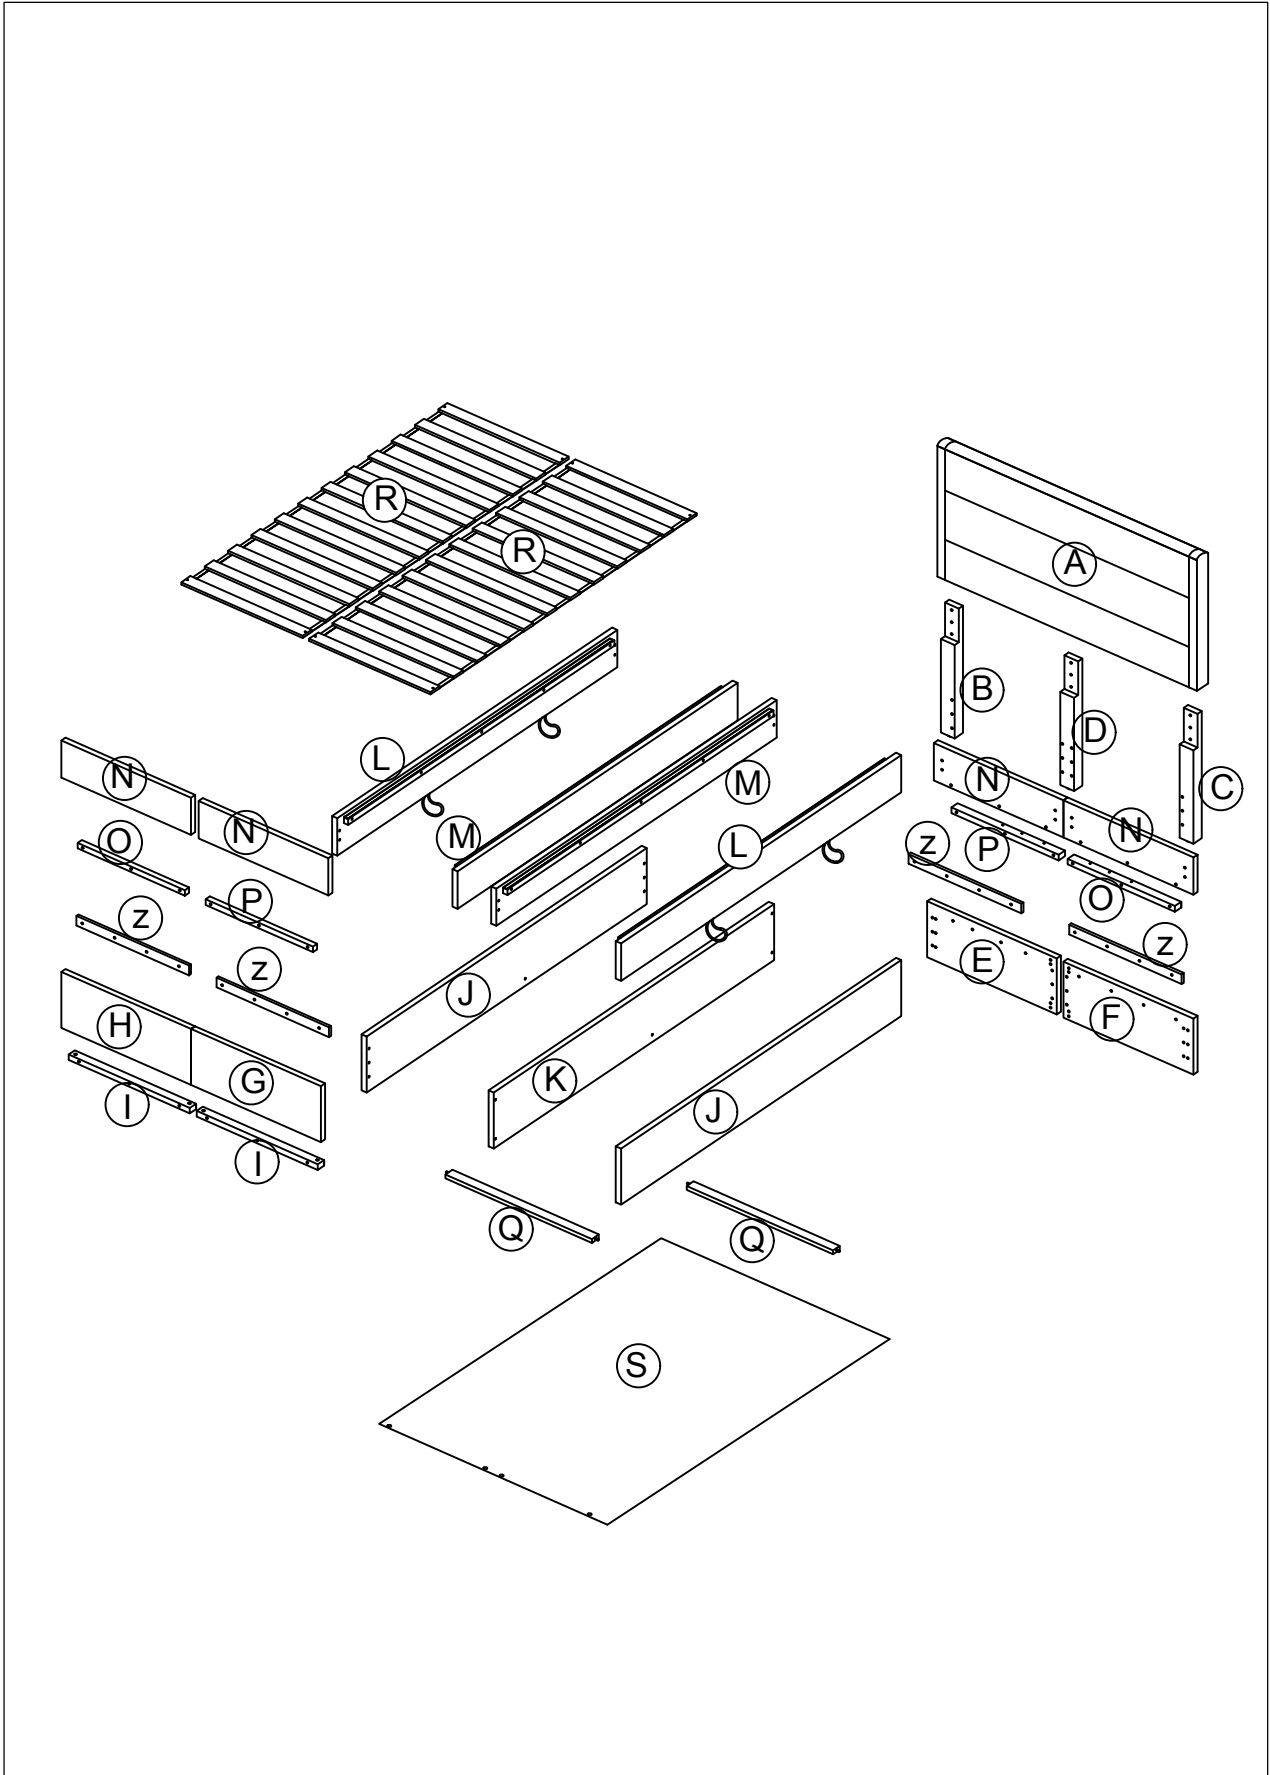

Hardware for WF301058

1		M8*50mm	21PCS				
2		M8*20mm	56PCS	6		M4*25mm	8PCS
3		M6*50mm	18PCS	7			77PCS
4		M6*25mm	32PCS	8		Ø19mm	77PCS
5		M6*15mm	16PCS	9		M5	1PC
				10		M4	1PC

Parts List for WF301058

A x 1PC B x 1PC C x 1PC D x 1PC T x 7PCS W x 8PCS I x 2PCS	N x 4PCS R x 2PCS S x 1PC X1 x 2PCS X2 x 2PCS Y x 4PCS Z x 4PCS

Parts List for WF301059

E x 1PC F x 1PC U1 x 2PCS U2 x 2PCS	J x 2PCS K x 1PC V1 x 4PCS V2 x 4PCS

Parts List for WF301060

L x 2PCS M x 2PCS G x 1PC	O x 2PCS P x 2PCS Q x 2PCS H x 1PC