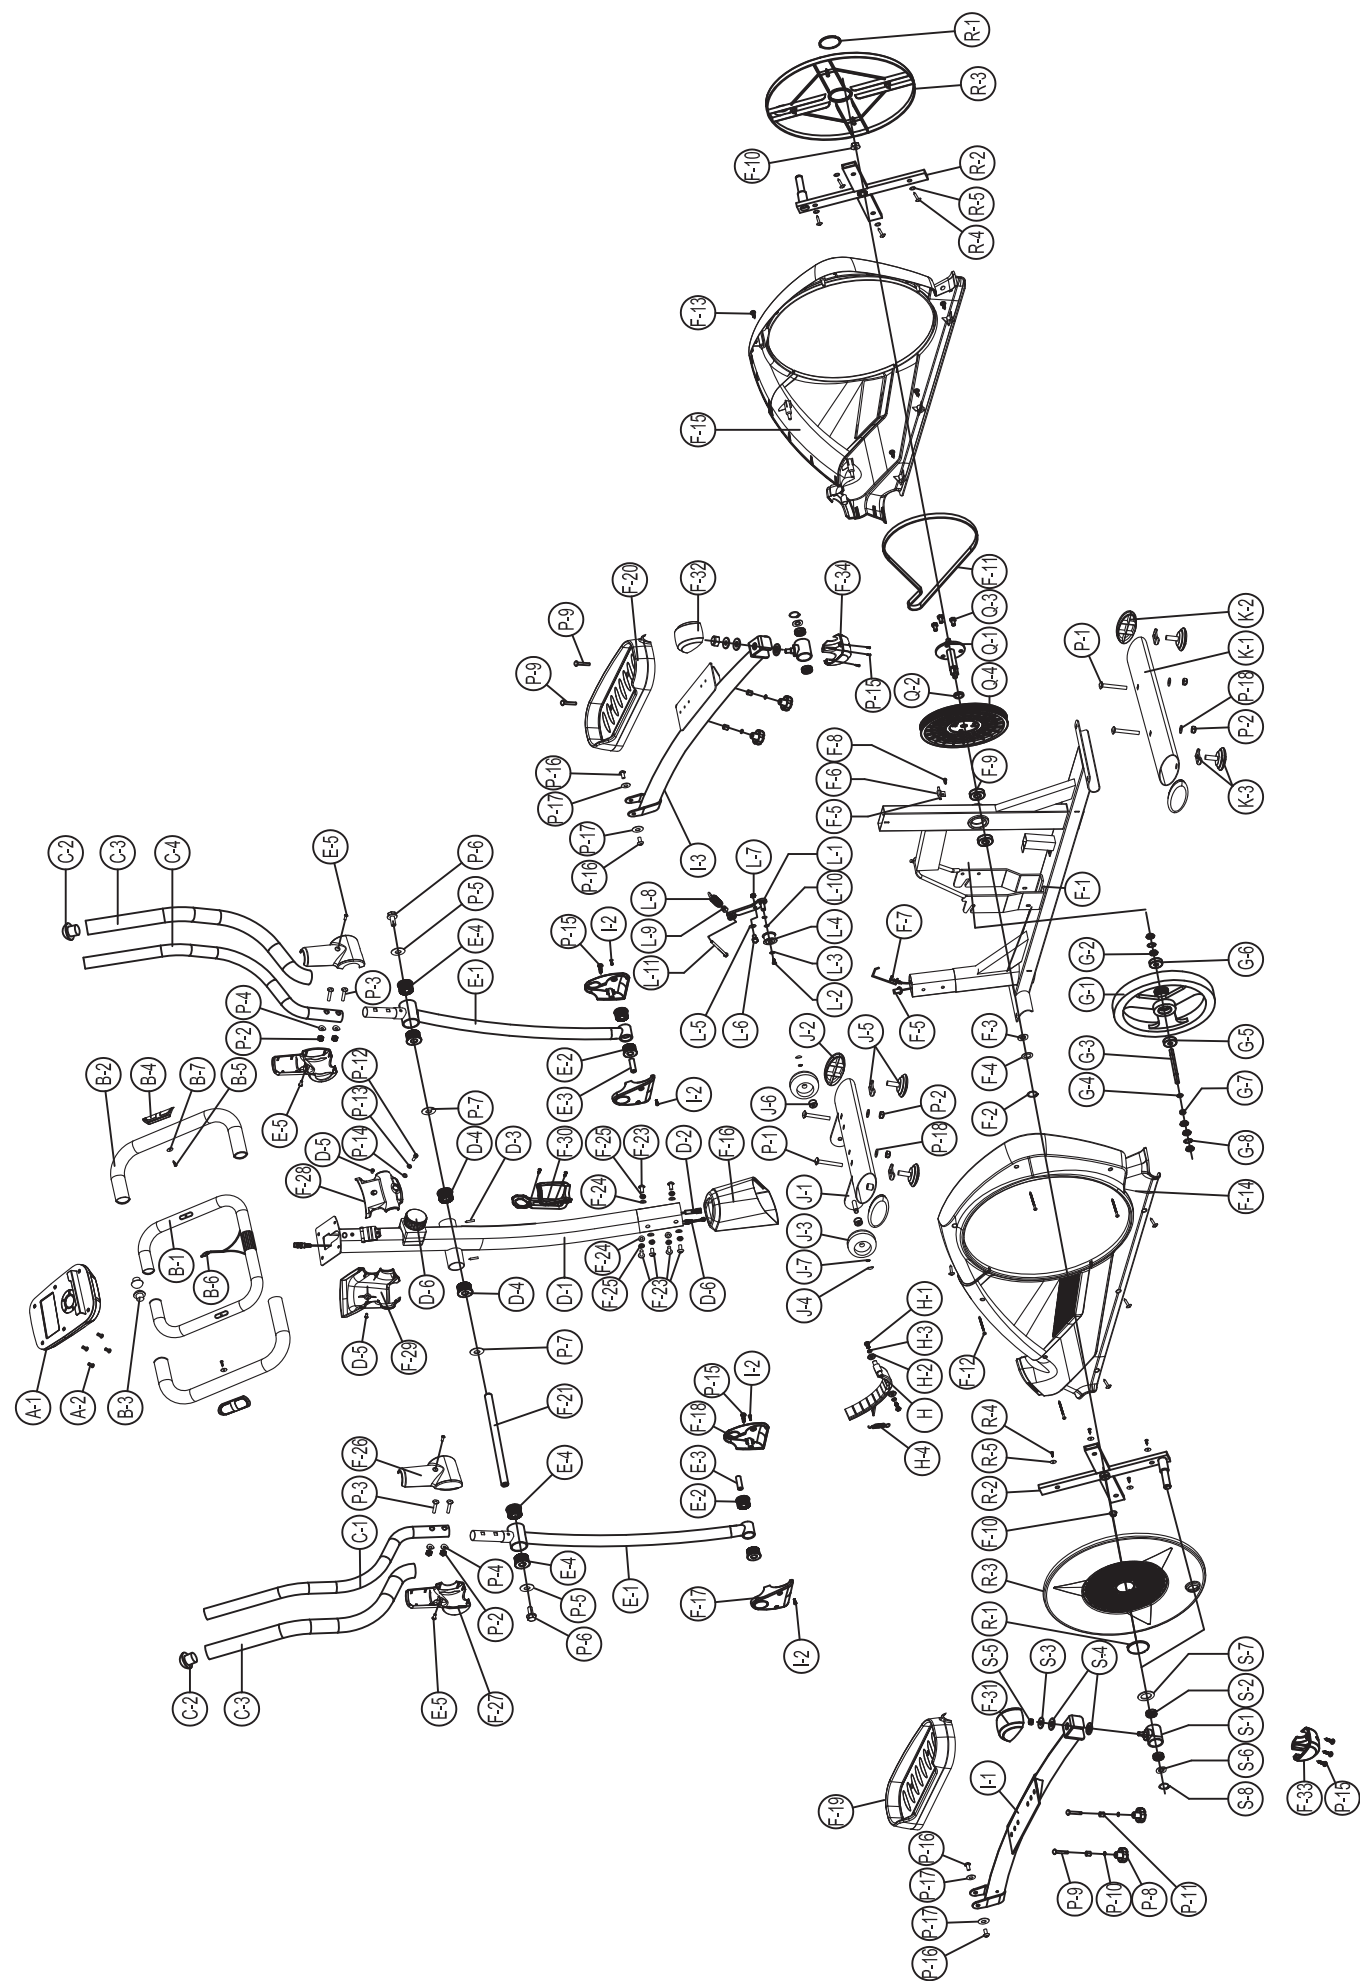

09

ITEM		DESCRIPTION	QTY	
A-1	RVON-10111BK	Console (incl. A-1)	1	SET
A-2	RVON-10111BK	Screw	4	PCS
B-1	RVON-10111BK	Front handlebar set (incl. B1-B6)	1	SET
	RVON-10111BK	Hand pulse sensor	2	pcs
	RVON-10111BK	Hand pulse wire	1	PCS
B-2	RVON-10111BK	Foam grip	2	PCS
B-3	RVON-10111BK	Handlebar end cap	2	PCS
B-4	RVON-10111BK	Hand pulse sensor	2	PCS
B-5	RVON-10111BK	screw	2	PCS
B-6	RVON-10111BK	Hand pulse wire	1	PCS
B-7	RVON-10111BK	Washer	2	PCS
C-1	RVON-10111BK	Upper handlebar, left (incl. C-2, -3)	1	PCS
C-2	RVON-10111BK	Handlebar end cap	2	PCS
C-3	RVON-10111BK	Foam grip	2	PCS
C-4	RVON-10111BK	Upper handlebar, right (incl. C-2, -3)	1	PCS
D-1	RVON-10111BK	Handlebar post set	1	SET
D-2	RVON-10111BK	Sensor wire, upper	1	PCS
D-3	RVON-10111BK	screw	2	PCS
D-4	RVON-10111BK	Sleeve	2	PCS
D-5	RVON-10111BK	Screw	4	PCS
D-6	RVON-10111BK	Tension controller, upper	1	PCS
E-1	RVON-10111BK	Lower handlebar	2	SET
E-2	RVON-10111BK	Sleeve	4	PCS
E-3	RVON-10111BK	Fixed axle of lower handlebar	2	PCS
E-4	RVON-10111BK	Sleeve of axle	4	PCS
E-5	RVON-10111BK	Screw	4	PCS
F-1	RVON-10111BK	Main frame set	1	SET
F-2	RVON-10111BK	C ring	1	PCS
F-3	RVON-10111BK	Wave washer	1	PCS
F-4	RVON-10111BK	Flat washer	1	PCS
F-5	RVON-10111BK	Wire	1	PCS
F-6	RVON-10111BK	Sensor bracket	1	PCS
F-7	RVON-10111BK	DC wire	1	PCS
F-8	RVON-10111BK	Screw	1	PCS
F-9	RVON-10111BK	Bearing	2	PCS
F-10	RVON-10111BK	Nut	2	PCS
F-11	RVON-10111BK	Belt	1	PCS
F-12	RVON-10111BK	Screw	4	PCS
F-13	RVON-10111BK	Screw	8	PCS
F-14	RVON-10111BK	Left cover	1	PCS
F-15	RVON-10111BK	Right cover	1	PCS
F-16	RVON-10111BK	Cap of handlebar post	1	PCS
F-17	RVON-10111BK	Footplate tube, left front cover	2	PCS
F-18	RVON-10111BK	Footplate tube, right front cover	2	PCS
F-19	RVON-10111BK	Left pedal	1	PCS
F-20	RVON-10111BK	Right pedal	1	PCS
F-21	RVON-10111BK	Fixed shaft of handlebar	1	PCS
F-23	RVON-10111BK	Screw	6	PCS
F-24	RVON-10111BK	Flat washer	6	PCS
F-25	RVON-10111BK	Spring washer	6	PCS
F-26	RVON-10111BK	Front cap of upper handlebar	2	PCS
F-27	RVON-10111BK	Rear cap of upper handlebar	2	PCS
F-28	RVON-10111BK	Front cover of handlebar	1	PCS
F-29	RVON-10111BK	Rear cover of handlebar	1	PCS
F-30	RVON-10111BK	Water bottle holder	1	PCS
F-31	RVON-10111BK	Footplate tube rear cover, upper left	1	PCS
F-32	RVON-10111BK	Footplate tube rear cover, upper right	1	PCS
F-33	RVON-10111BK	Footplate tube rear cover, lower left	1	PCS
F-34	RVON-10111BK	Footplate tube rear cover, lower right	1	PCS