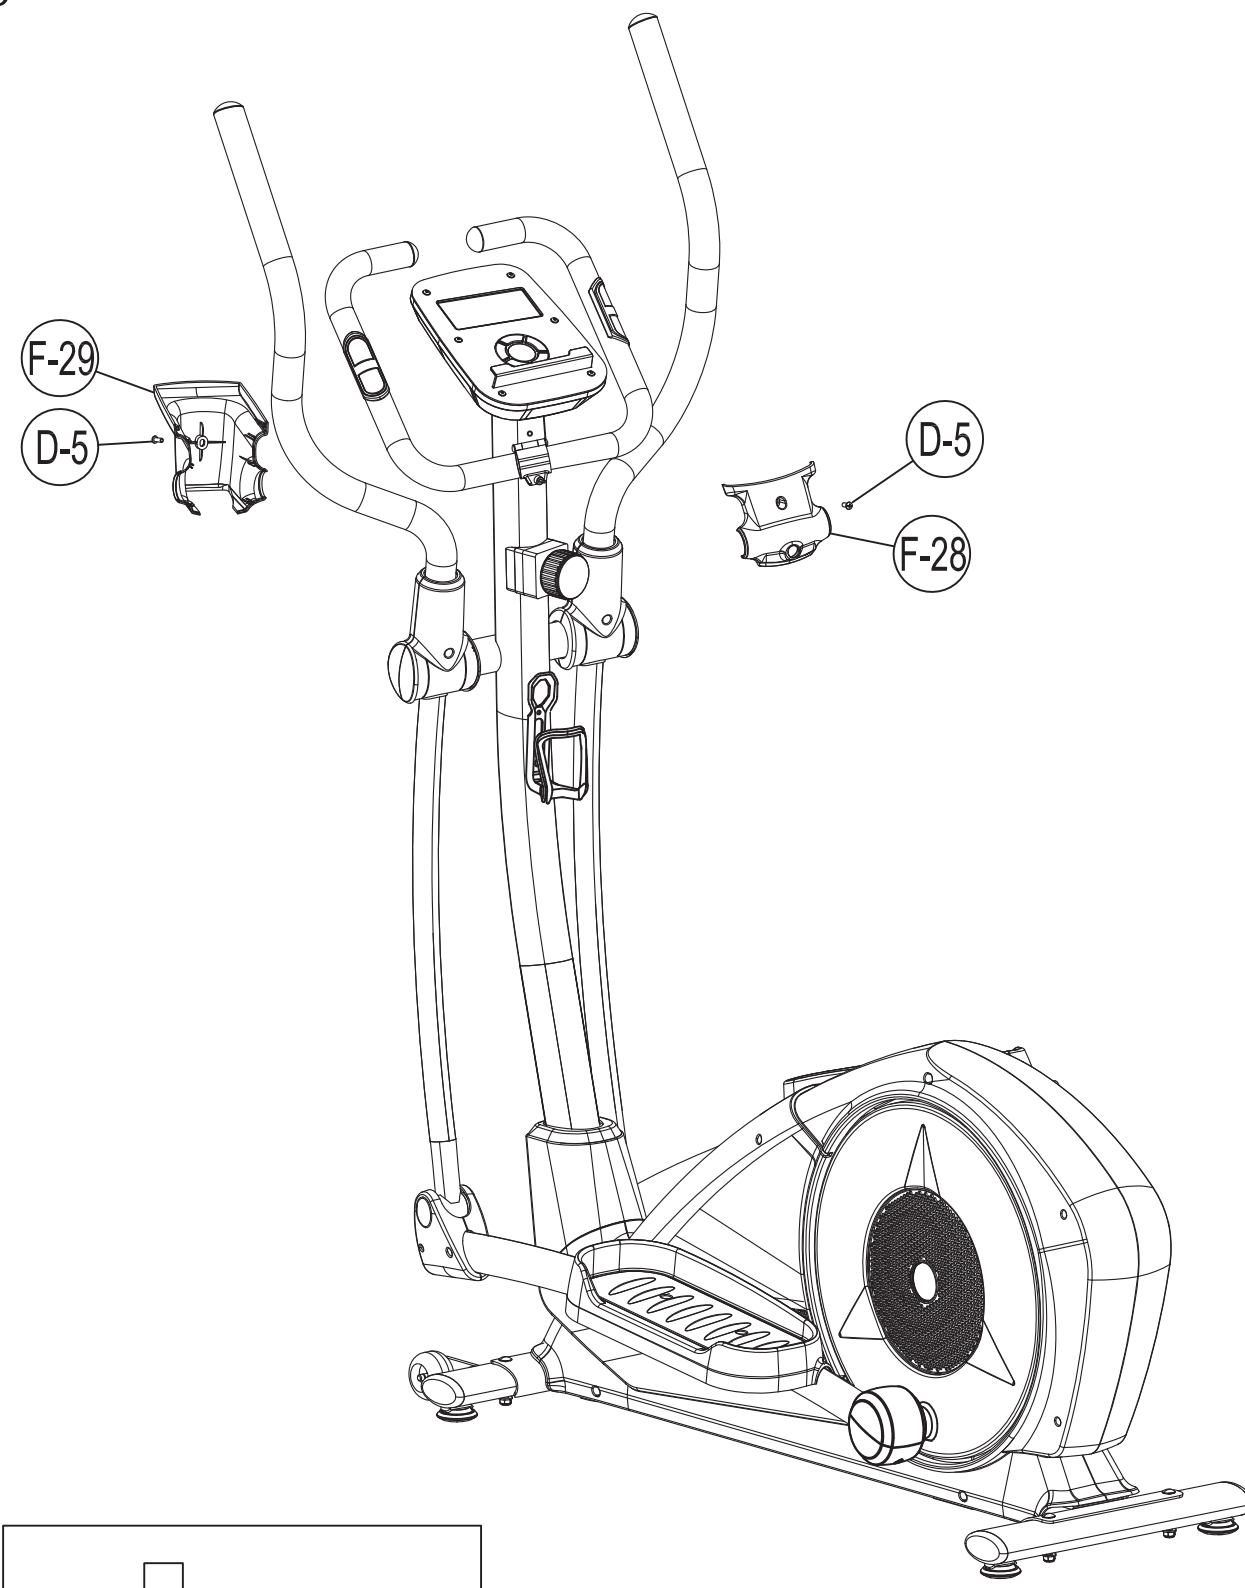

09

ITEM		DESCRIPTION	QTY	
A-1	RVON-10111BK	Console (incl. A-1)	1	SET
A-2	RVON-10111BK	Screw	4	PCS
B-1	RVON-10111BK	Front handlebar set (incl. B1-B6)	1	SET
	RVON-10111BK	Hand pulse sensor	2	pcs
	RVON-10111BK	Hand pulse wire	1	PCS
B-2	RVON-10111BK	Foam grip	2	PCS
B-3	RVON-10111BK	Handlebar end cap	2	PCS
B-4	RVON-10111BK	Hand pulse sensor	2	PCS
B-5	RVON-10111BK	screw	2	PCS
B-6	RVON-10111BK	Hand pulse wire	1	PCS
B-7	RVON-10111BK	Washer	2	PCS
C-1	RVON-10111BK	Upper handlebar, left (incl. C-2, -3)	1	PCS
C-2	RVON-10111BK	Handlebar end cap	2	PCS
C-3	RVON-10111BK	Foam grip	2	PCS
C-4	RVON-10111BK	Upper handlebar, right (incl. C-2, -3)	1	PCS
D-1	RVON-10111BK	Handlebar post set	1	SET
D-2	RVON-10111BK	Sensor wire, upper	1	PCS
D-3	RVON-10111BK	screw	2	PCS
D-4	RVON-10111BK	Sleeve	2	PCS
D-5	RVON-10111BK	Screw	4	PCS
D-6	RVON-10111BK	Tension controller, upper	1	PCS
E-1	RVON-10111BK	Lower handlebar	2	SET
E-2	RVON-10111BK	Sleeve	4	PCS
E-3	RVON-10111BK	Fixed axle of lower handlebar	2	PCS
E-4	RVON-10111BK	Sleeve of axle	4	PCS
E-5	RVON-10111BK	Screw	4	PCS
F-1	RVON-10111BK	Main frame set	1	SET
F-2	RVON-10111BK	C ring	1	PCS
F-3	RVON-10111BK	Wave washer	1	PCS
F-4	RVON-10111BK	Flat washer	1	PCS
F-5	RVON-10111BK	Wire	1	PCS
F-6	RVON-10111BK	Sensor bracket	1	PCS
F-7	RVON-10111BK	DC wire	1	PCS
F-8	RVON-10111BK	Screw	1	PCS
F-9	RVON-10111BK	Bearing	2	PCS
F-10	RVON-10111BK	Nut	2	PCS
F-11	RVON-10111BK	Belt	1	PCS
F-12	RVON-10111BK	Screw	4	PCS
F-13	RVON-10111BK	Screw	8	PCS
F-14	RVON-10111BK	Left cover	1	PCS
F-15	RVON-10111BK	Right cover	1	PCS
F-16	RVON-10111BK	Cap of handlebar post	1	PCS
F-17	RVON-10111BK	Footplate tube, left front cover	2	PCS
F-18	RVON-10111BK	Footplate tube, right front cover	2	PCS
F-19	RVON-10111BK	Left pedal	1	PCS
F-20	RVON-10111BK	Right pedal	1	PCS
F-21	RVON-10111BK	Fixed shaft of handlebar	1	PCS
F-23	RVON-10111BK	Screw	6	PCS
F-24	RVON-10111BK	Flat washer	6	PCS
F-25	RVON-10111BK	Spring washer	6	PCS
F-26	RVON-10111BK	Front cap of upper handlebar	2	PCS
F-27	RVON-10111BK	Rear cap of upper handlebar	2	PCS
F-28	RVON-10111BK	Front cover of handlebar	1	PCS
F-29	RVON-10111BK	Rear cover of handlebar	1	PCS
F-30	RVON-10111BK	Water bottle holder	1	PCS
F-31	RVON-10111BK	Footplate tube rear cover, upper left	1	PCS
F-32	RVON-10111BK	Footplate tube rear cover, upper right	1	PCS
F-33	RVON-10111BK	Footplate tube rear cover, lower left	1	PCS
F-34	RVON-10111BK	Footplate tube rear cover, lower right	1	PCS