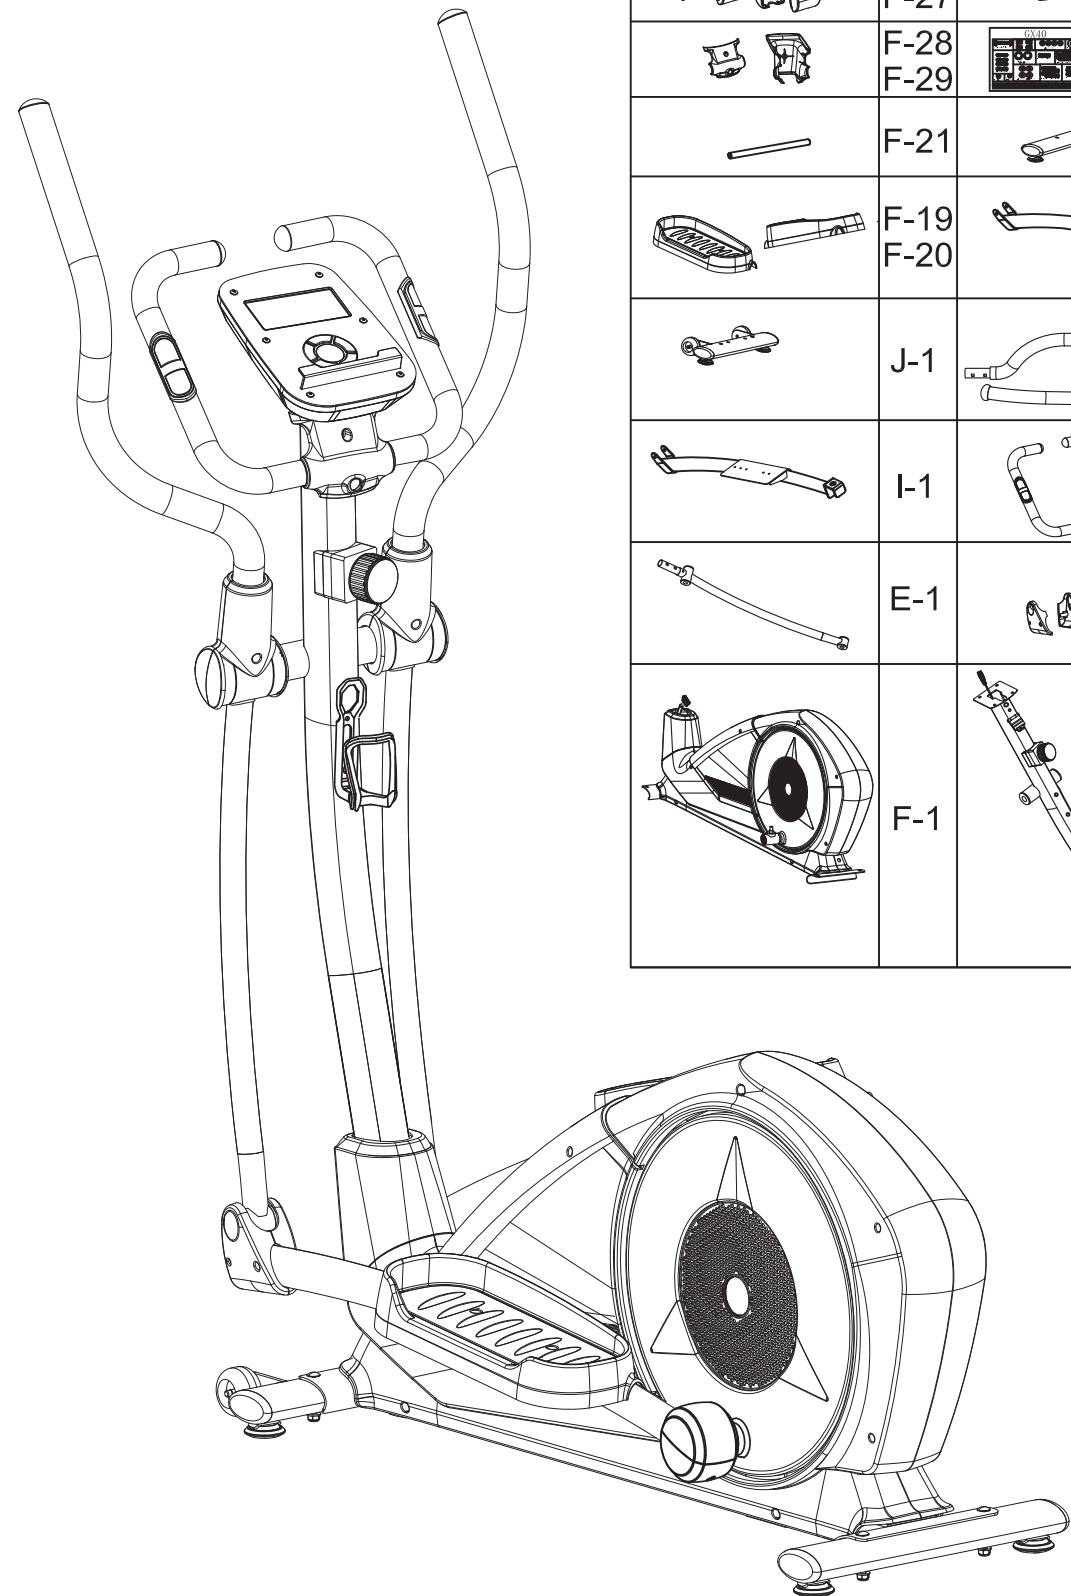

GX40

	A-1		E-1
	F-26 F-27		F-31 F-32 F-33 F-34
	F-28 F-29		P
	F-21		K-1
	F-19 F-20		I-3
	J-1		C-1 C-4
	I-1		B-1
	E-1		F-17 F-18
	F-1		F-30 D-1