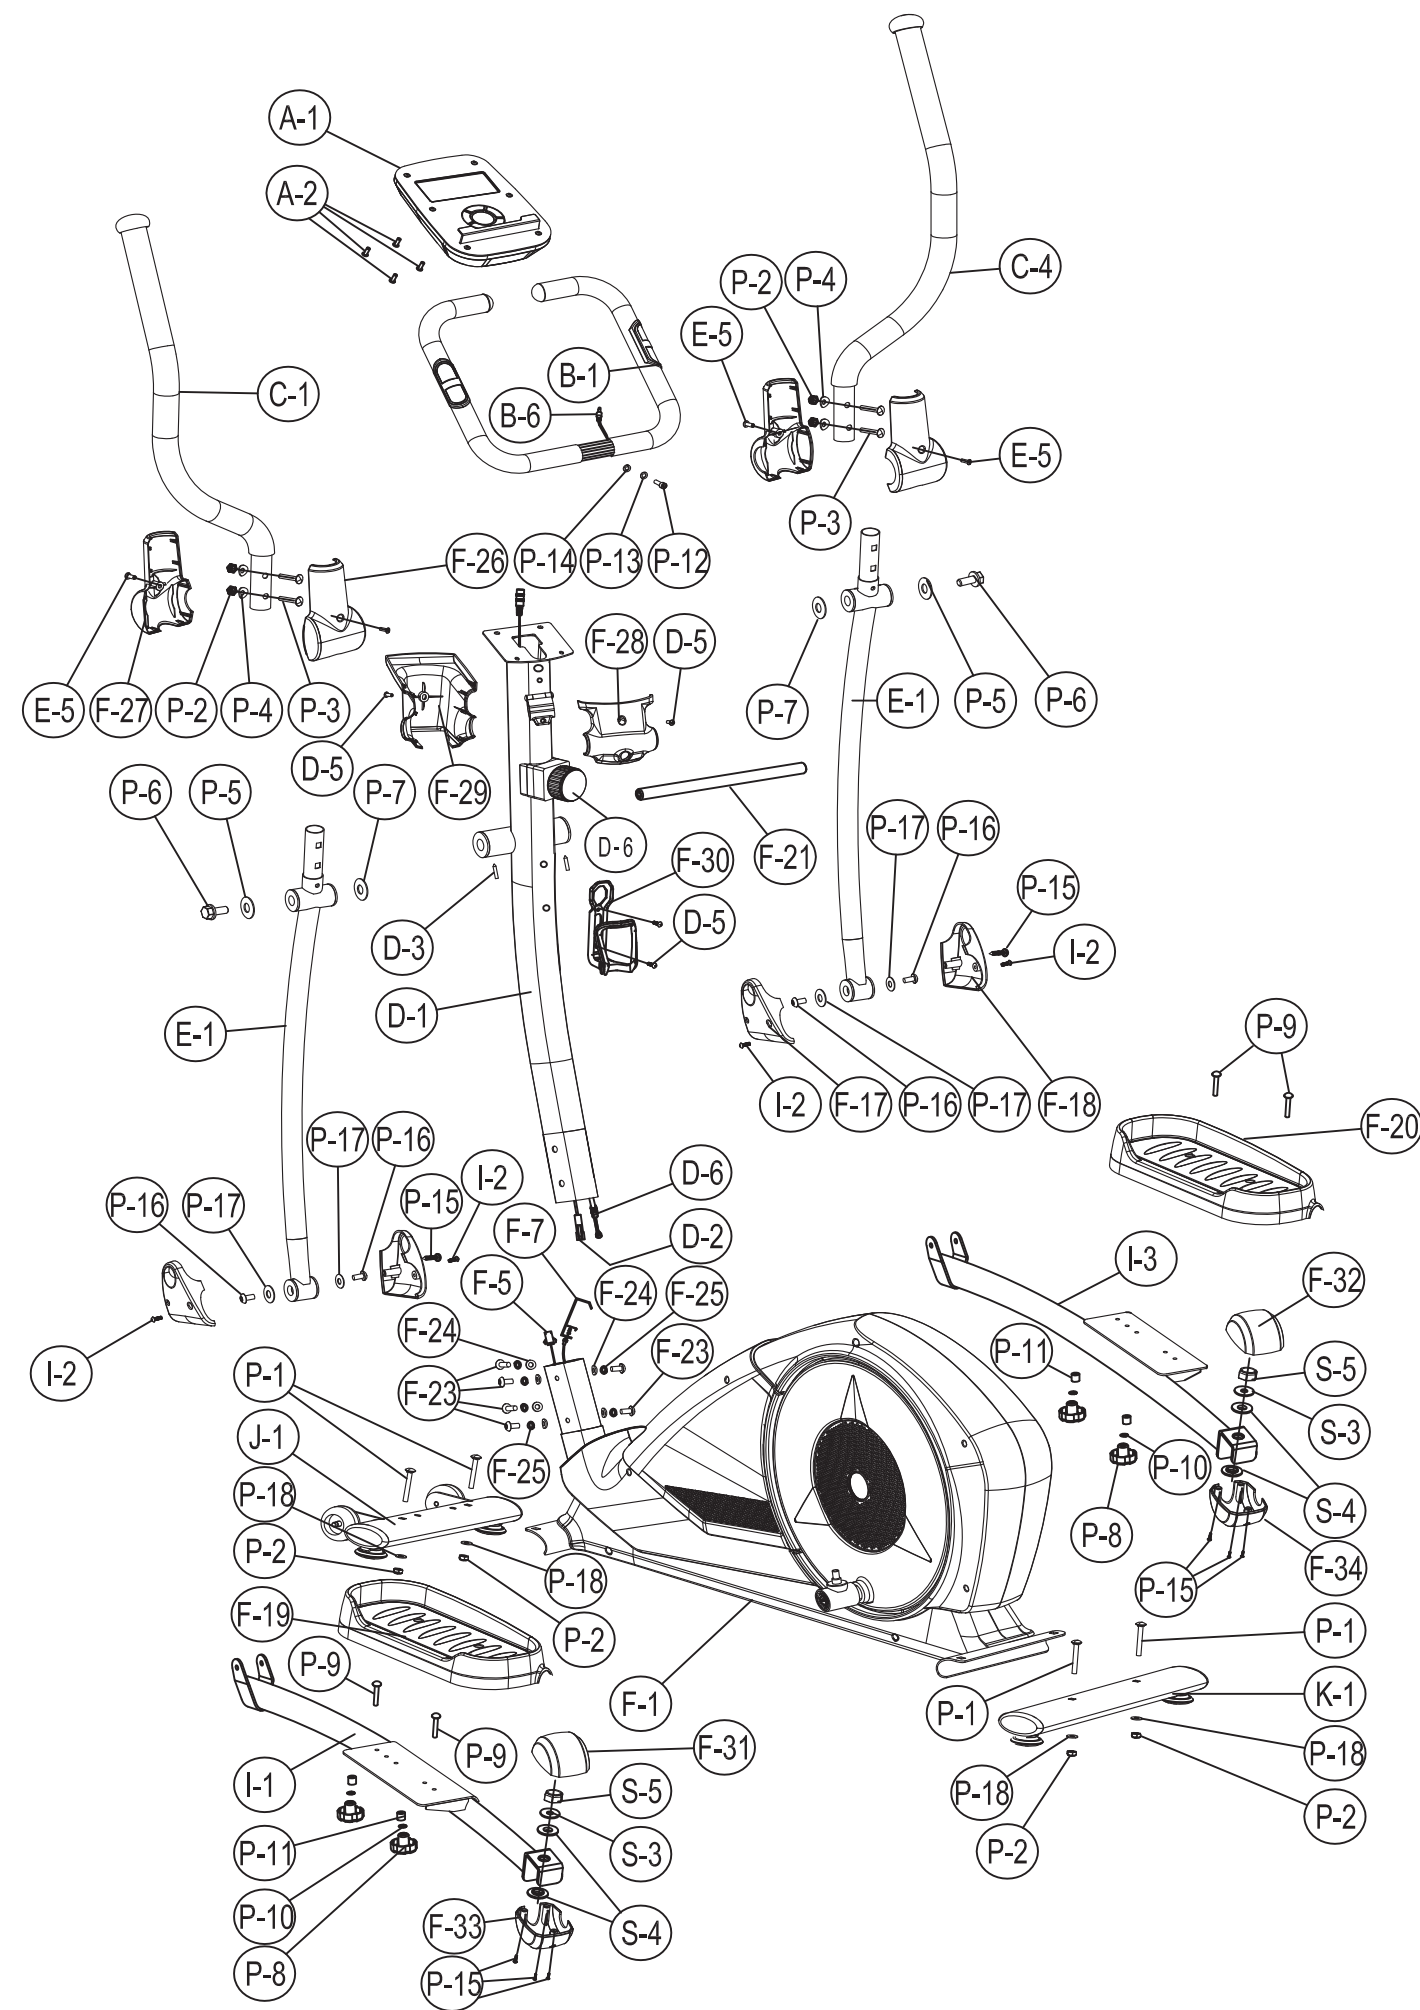

09

ITEM		DESCRIPTION	QTY	
A-1	RVON-10111BK	Console (incl. A-1)	1	SET
A-2	RVON-10111BK	Screw	4	PCS
B-1	RVON-10111BK	Front handlebar set (incl. B1-B6)	1	SET
	RVON-10111BK	Hand pulse sensor	2	pcs
	RVON-10111BK	Hand pulse wire	1	PCS
B-2	RVON-10111BK	Foam grip	2	PCS
B-3	RVON-10111BK	Handlebar end cap	2	PCS
B-4	RVON-10111BK	Hand pulse sensor	2	PCS
B-5	RVON-10111BK	screw	2	PCS
B-6	RVON-10111BK	Hand pulse wire	1	PCS
B-7	RVON-10111BK	Washer	2	PCS
C-1	RVON-10111BK	Upper handlebar, left (incl. C-2, -3)	1	PCS
C-2	RVON-10111BK	Handlebar end cap	2	PCS
C-3	RVON-10111BK	Foam grip	2	PCS
C-4	RVON-10111BK	Upper handlebar, right (incl. C-2, -3)	1	PCS
D-1	RVON-10111BK	Handlebar post set	1	SET
D-2	RVON-10111BK	Sensor wire, upper	1	PCS
D-3	RVON-10111BK	screw	2	PCS
D-4	RVON-10111BK	Sleeve	2	PCS
D-5	RVON-10111BK	Screw	4	PCS
D-6	RVON-10111BK	Tension controller, upper	1	PCS
E-1	RVON-10111BK	Lower handlebar	2	SET
E-2	RVON-10111BK	Sleeve	4	PCS
E-3	RVON-10111BK	Fixed axle of lower handlebar	2	PCS
E-4	RVON-10111BK	Sleeve of axle	4	PCS
E-5	RVON-10111BK	Screw	4	PCS
F-1	RVON-10111BK	Main frame set	1	SET
F-2	RVON-10111BK	C ring	1	PCS
F-3	RVON-10111BK	Wave washer	1	PCS
F-4	RVON-10111BK	Flat washer	1	PCS
F-5	RVON-10111BK	Wire	1	PCS
F-6	RVON-10111BK	Sensor bracket	1	PCS
F-7	RVON-10111BK	DC wire	1	PCS
F-8	RVON-10111BK	Screw	1	PCS
F-9	RVON-10111BK	Bearing	2	PCS
F-10	RVON-10111BK	Nut	2	PCS
F-11	RVON-10111BK	Belt	1	PCS
F-12	RVON-10111BK	Screw	4	PCS
F-13	RVON-10111BK	Screw	8	PCS
F-14	RVON-10111BK	Left cover	1	PCS
F-15	RVON-10111BK	Right cover	1	PCS
F-16	RVON-10111BK	Cap of handlebar post	1	PCS
F-17	RVON-10111BK	Footplate tube, left front cover	2	PCS
F-18	RVON-10111BK	Footplate tube, right front cover	2	PCS
F-19	RVON-10111BK	Left pedal	1	PCS
F-20	RVON-10111BK	Right pedal	1	PCS
F-21	RVON-10111BK	Fixed shaft of handlebar	1	PCS
F-23	RVON-10111BK	Screw	6	PCS
F-24	RVON-10111BK	Flat washer	6	PCS
F-25	RVON-10111BK	Spring washer	6	PCS
F-26	RVON-10111BK	Front cap of upper handlebar	2	PCS
F-27	RVON-10111BK	Rear cap of upper handlebar	2	PCS
F-28	RVON-10111BK	Front cover of handlebar	1	PCS
F-29	RVON-10111BK	Rear cover of handlebar	1	PCS
F-30	RVON-10111BK	Water bottle holder	1	PCS
F-31	RVON-10111BK	Footplate tube rear cover, upper left	1	PCS
F-32	RVON-10111BK	Footplate tube rear cover, upper right	1	PCS
F-33	RVON-10111BK	Footplate tube rear cover, lower left	1	PCS
F-34	RVON-10111BK	Footplate tube rear cover, lower right	1	PCS