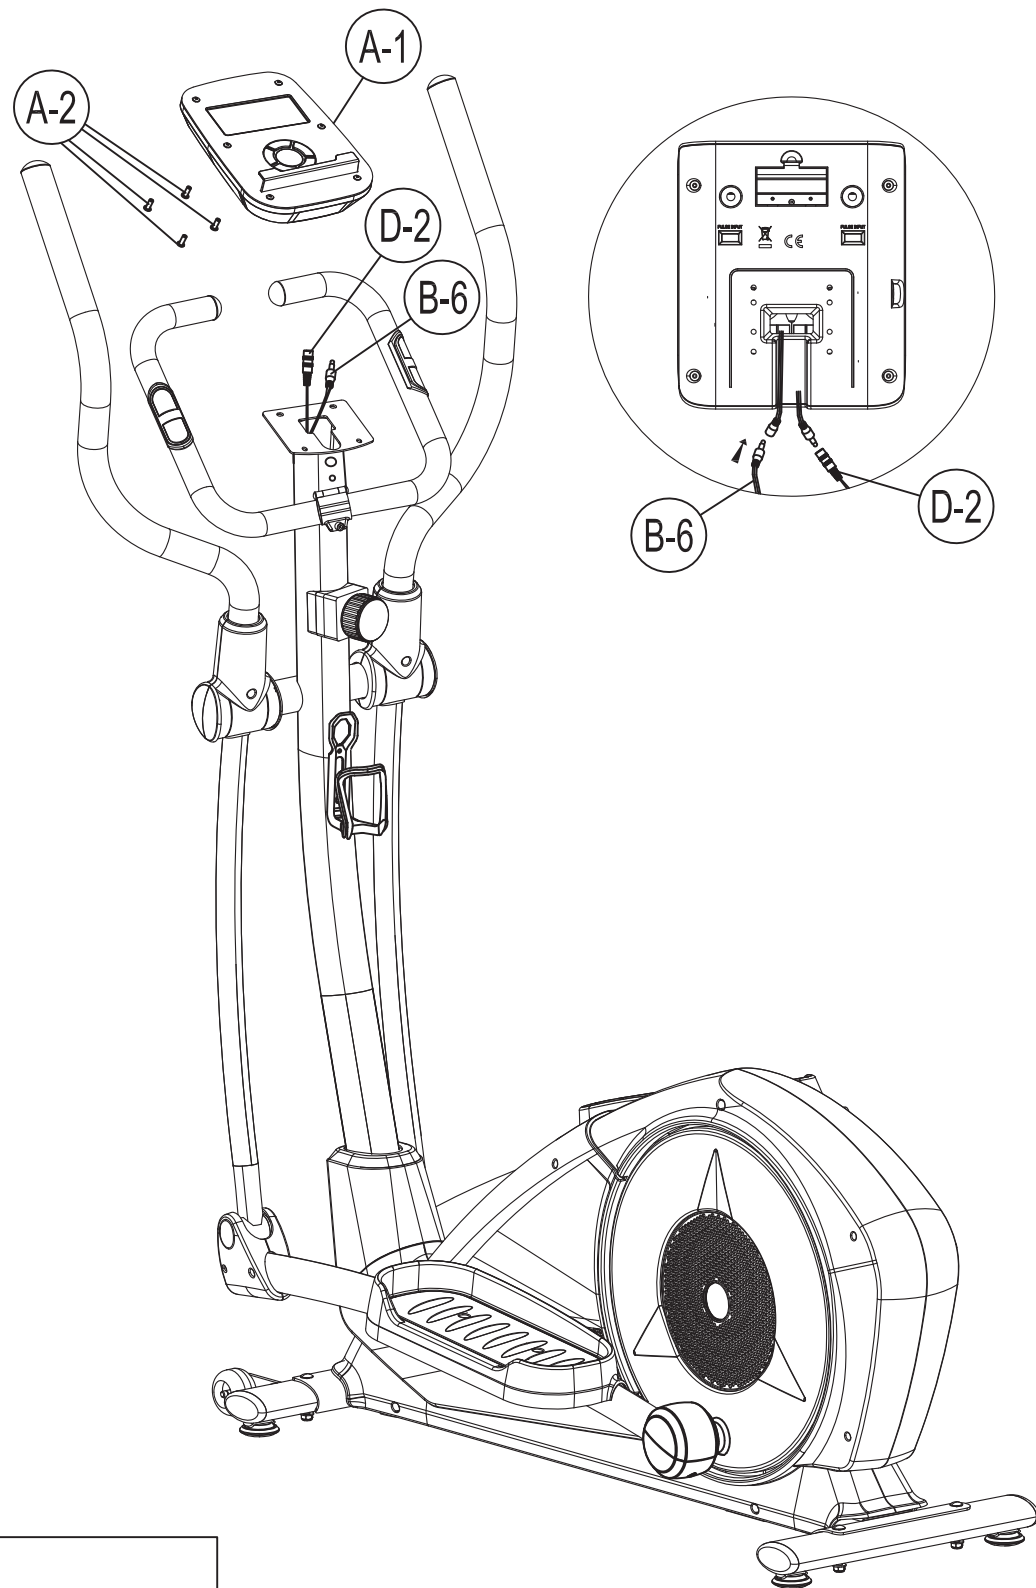

09

ITEM		DESCRIPTION	QTY	
A-1	RVON-10111BK	Console (incl. A-1)	1	SET
A-2	RVON-10111BK	Screw	4	PCS
B-1	RVON-10111BK	Front handlebar set (incl. B1-B6)	1	SET
	RVON-10111BK	Hand pulse sensor	2	pcs
	RVON-10111BK	Hand pulse wire	1	PCS
B-2	RVON-10111BK	Foam grip	2	PCS
B-3	RVON-10111BK	Handlebar end cap	2	PCS
B-4	RVON-10111BK	Hand pulse sensor	2	PCS
B-5	RVON-10111BK	screw	2	PCS
B-6	RVON-10111BK	Hand pulse wire	1	PCS
B-7	RVON-10111BK	Washer	2	PCS
C-1	RVON-10111BK	Upper handlebar, left (incl. C-2, -3)	1	PCS
C-2	RVON-10111BK	Handlebar end cap	2	PCS
C-3	RVON-10111BK	Foam grip	2	PCS
C-4	RVON-10111BK	Upper handlebar, right (incl. C-2, -3)	1	PCS
D-1	RVON-10111BK	Handlebar post set	1	SET
D-2	RVON-10111BK	Sensor wire, upper	1	PCS
D-3	RVON-10111BK	screw	2	PCS
D-4	RVON-10111BK	Sleeve	2	PCS
D-5	RVON-10111BK	Screw	4	PCS
D-6	RVON-10111BK	Tension controller, upper	1	PCS
E-1	RVON-10111BK	Lower handlebar	2	SET
E-2	RVON-10111BK	Sleeve	4	PCS
E-3	RVON-10111BK	Fixed axle of lower handlebar	2	PCS
E-4	RVON-10111BK	Sleeve of axle	4	PCS
E-5	RVON-10111BK	Screw	4	PCS
F-1	RVON-10111BK	Main frame set	1	SET
F-2	RVON-10111BK	C ring	1	PCS
F-3	RVON-10111BK	Wave washer	1	PCS
F-4	RVON-10111BK	Flat washer	1	PCS
F-5	RVON-10111BK	Wire	1	PCS
F-6	RVON-10111BK	Sensor bracket	1	PCS
F-7	RVON-10111BK	DC wire	1	PCS
F-8	RVON-10111BK	Screw	1	PCS
F-9	RVON-10111BK	Bearing	2	PCS
F-10	RVON-10111BK	Nut	2	PCS
F-11	RVON-10111BK	Belt	1	PCS
F-12	RVON-10111BK	Screw	4	PCS
F-13	RVON-10111BK	Screw	8	PCS
F-14	RVON-10111BK	Left cover	1	PCS
F-15	RVON-10111BK	Right cover	1	PCS
F-16	RVON-10111BK	Cap of handlebar post	1	PCS
F-17	RVON-10111BK	Footplate tube, left front cover	2	PCS
F-18	RVON-10111BK	Footplate tube, right front cover	2	PCS
F-19	RVON-10111BK	Left pedal	1	PCS
F-20	RVON-10111BK	Right pedal	1	PCS
F-21	RVON-10111BK	Fixed shaft of handlebar	1	PCS
F-23	RVON-10111BK	Screw	6	PCS
F-24	RVON-10111BK	Flat washer	6	PCS
F-25	RVON-10111BK	Spring washer	6	PCS
F-26	RVON-10111BK	Front cap of upper handlebar	2	PCS
F-27	RVON-10111BK	Rear cap of upper handlebar	2	PCS
F-28	RVON-10111BK	Front cover of handlebar	1	PCS
F-29	RVON-10111BK	Rear cover of handlebar	1	PCS
F-30	RVON-10111BK	Water bottle holder	1	PCS
F-31	RVON-10111BK	Footplate tube rear cover, upper left	1	PCS
F-32	RVON-10111BK	Footplate tube rear cover, upper right	1	PCS
F-33	RVON-10111BK	Footplate tube rear cover, lower left	1	PCS
F-34	RVON-10111BK	Footplate tube rear cover, lower right	1	PCS