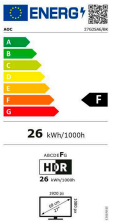

27G2SAE/BK

27 inch (68.6 cm) LCD MONITOR

27" gaming monitor with 165Hz refresh rate, 1ms MPRT response time and FreeSync Premium

General

Model name	27G2SAE/BK
EAN	4038986129893
Product Line	AOC Gaming
Series	G2 Series
Channel	B2C
Classification	Mainstream
Section	Consumer, Gaming
Gaming style	Shooters, MMORPG, Action, eSports, RTS, FPS (eSports), Racing
Launch date	2021-08-17T22:00:00+00:00
Continent	Europe

Screen

Resolution	1920x1080
Refresh rate	165Hz
Screen size (inch)	27 inch
Screen size (cm)	68.6 cm
Flat / Curved	Flat
Backlight	WLED
Panel Type	VA
Aspect ratio	16:9
Display Colours	16.7 Million
sRGB Coverage (%) (CIE 1931)	12194
Scanning Frequency	VGA/HDMI1.4 : 30 -160KHz (H) DP1.2 : 30 -200KHz (H) VGA/HDMI1.4 :48-144Hz (V) DP1.2:48-165Hz (V)
Response time (GtG)	4 ms
Response Time (MPRT)	1 ms
Contrast (static)	3000:1
Brightness (typical)	350 cd/m ²
Viewing angle (CR10)	178/178 °
Hard Glass	Antiglare
OSD languages	EN, FR, ES, PT, DE, IT, NL, SE, FI, PL, CZ, RU, KR, CN (T), CN (S), JP

Exterior

Monitor colour	Black Red
Bezel Type	Frameless
Removable Stand	✓

Ergonomics

Vesa Wallmount	100x100
----------------	---------

Connectivity and Multimedia

Signal Input	HDMI 1.4 x 2, DisplayPort 1.2 x 1
--------------	-----------------------------------

Power / Environmental

Power Consumption On	26W
Power Consumption Standby	0.3W watt
Power Consumption Off	0.3W watt

Approbations / Regulations

TUV-Bauart	✓
CE	✓
FCC	✓
EAC	✓
ISO 9241-307 class I	✓
Rohs compliant	✓