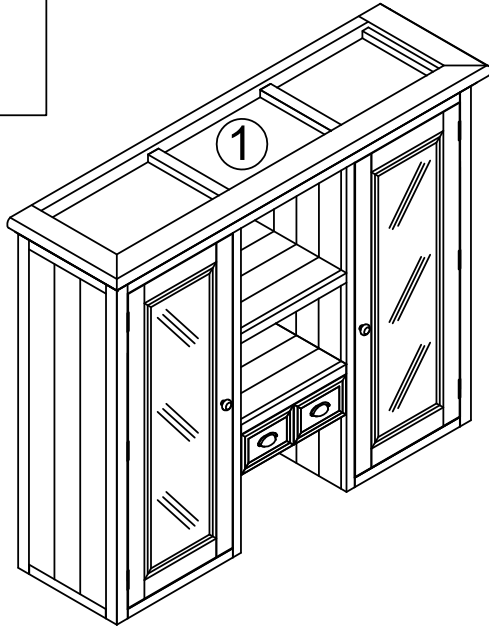

Instrukcja montażu

HR

Upute za instalaciju

99319851

A	 Metal plate	2 Pcs	B	 Screw M4x20mm	16 Pcs	C	 Screw driver	1 Pc
---	--	-------	---	--	--------	---	---	------

99319851

Step 1

Picture