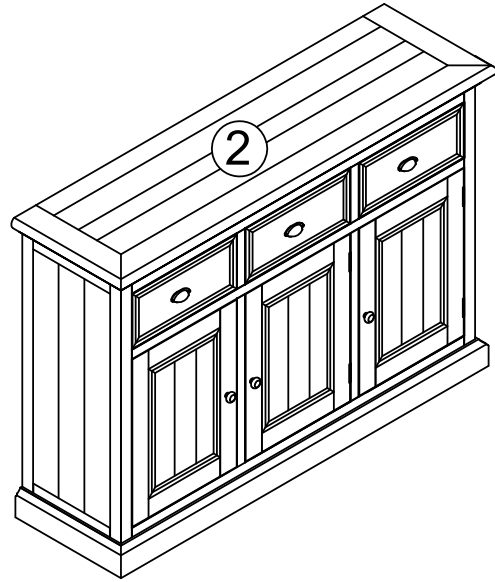

Instrukcja montażu

HR

Upute za instalaciju

99319851

A	 Metal plate	2 Pcs	B	 Screw M4x20mm	16 Pcs	C	 Screw driver	1 Pc
---	--	-------	---	--	--------	---	---	------

99319851

Step 1

Picture