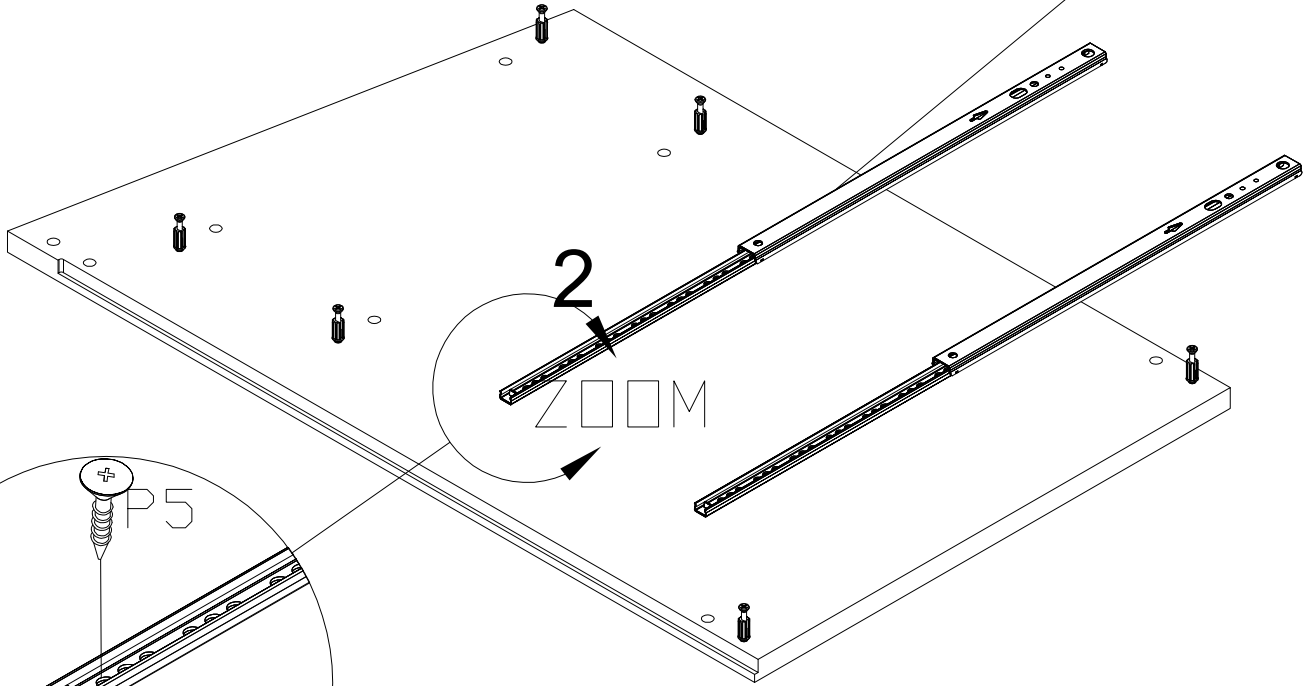

LUMI 38-960-...-E

 $\varnothing 8 \times 30 \text{mm}$ A 16	 F4 4	 $M4 \times 8 \text{mm}$ U4 4	 $L=115 \text{mm}$ S 2	 LED + USB charger					
 $17/310 \text{mm}$ P1 4	 $\varnothing 15/12 \text{mm}$ C 12	 $\varnothing 6 \times 30 \text{mm}$ A1 8	 $\varnothing 15/10 \text{mm}$ C4 4	 $L=30 \text{mm}$ D5 16	 $\varnothing 6 \times 42 \text{mm}$ B2 8	 L3 25	 L 4	 $\varnothing 3.5 \times 25 \text{mm}$ R1 4	 $\varnothing 4 \times 13 \text{mm}$ P5 8

 Warning icon showing two people reading a manual.	 Tools icon showing a screwdriver, hammer, and pencil.	 Warning icon showing a person kneeling and a crossed-out flame.
LUMD 38-960-...-E		
 Warning icon showing a bathtub with a sad face.	 Warning icon showing chemical bottles with a crossed-out symbol.	

1	660×420×16	x1
2	660×420×16	x1
3	428×416×16	x2
4	428×75×16	x2
5	428×75×16	x1
6	424×169×16	x2
7	325×140×12	x2
8	325×140×12	x2
9	396×140×12	x2
10	405×320×3	x2
11	578×446×3	x1

1

17/310mm	Ø4x13mm
	
P1	P5
2	8