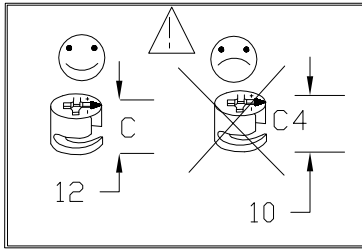

4

$\varnothing 15/12\text{mm}$ C 12	$\varnothing 8 \times 30\text{mm}$ A 12