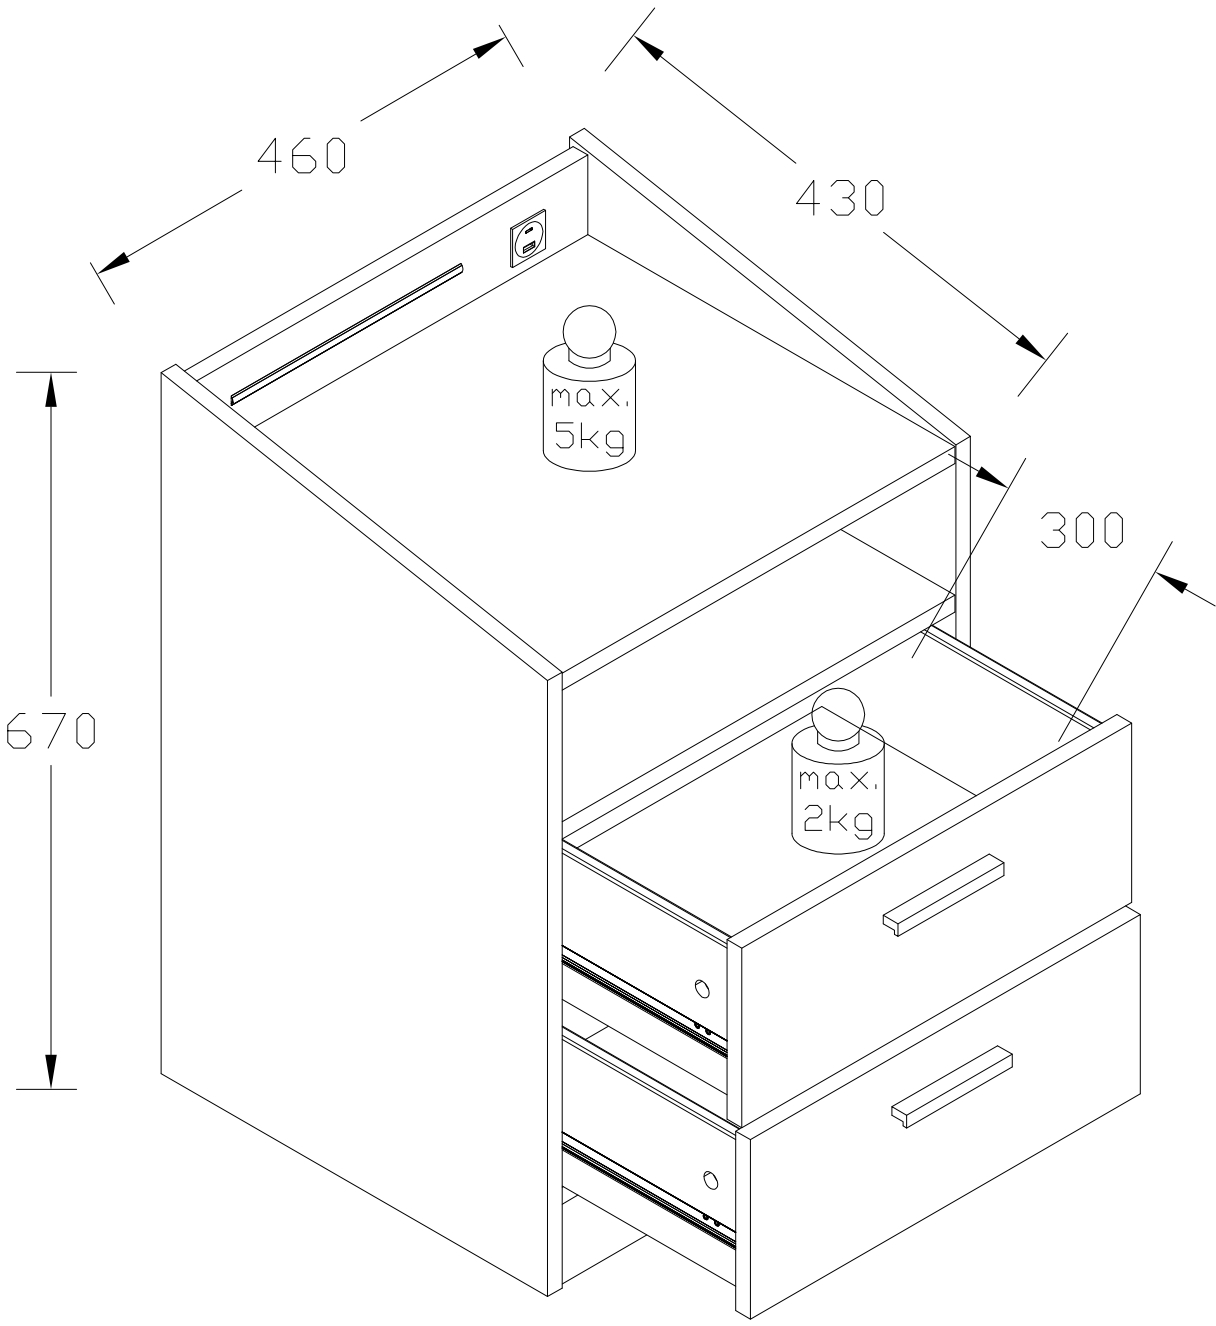

LUMI 38-960-...-E

 $\varnothing 8 \times 30 \text{mm}$ A 16	 F4 4	 $M4 \times 8 \text{mm}$ U4 4	 $L=115 \text{mm}$ S 2	 LED + USB charger					
 $17/310 \text{mm}$ P1 4	 $\varnothing 15/12 \text{mm}$ C 12	 $\varnothing 6 \times 30 \text{mm}$ A1 8	 $\varnothing 15/10 \text{mm}$ C4 4	 $L=30 \text{mm}$ D5 16	 $\varnothing 6 \times 42 \text{mm}$ B2 8	 L3 25	 L 4	 $\varnothing 3.5 \times 25 \text{mm}$ R1 4	 $\varnothing 4 \times 13 \text{mm}$ P5 8

 Warning icon showing two people reading a manual.	 Tools icon showing a screwdriver, hammer, and pencil.	 Warning icon showing a person kneeling and a crossed-out flame.
LUMD 38-960-...-E		
 Warning icon showing a bathtub with a sad face.	 Warning icon showing chemical bottles with a crossed-out symbol.	

1	660×420×16	x1
2	660×420×16	x1
3	428×416×16	x2
4	428×75×16	x2
5	428×75×16	x1
6	424×169×16	x2
7	325×140×12	x2
8	325×140×12	x2
9	396×140×12	x2
10	405×320×3	x2
11	578×446×3	x1

1

17/310mm	Ø4x13mm
	
P1	P5
2	8