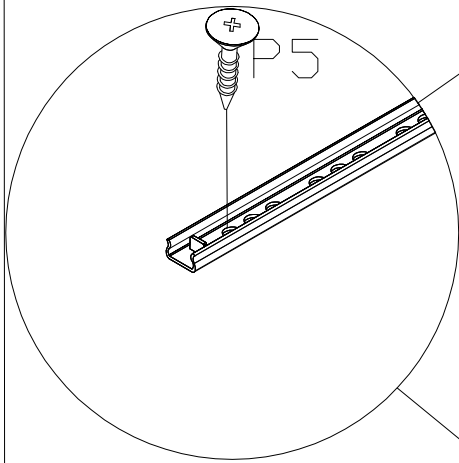

 Warning icon showing two people reading a manual.	 Tools icon showing a screwdriver, hammer, and pencil.	 Warning icon showing a person kneeling and a crossed-out flame.
LUMD 38-960-...-E		
 Warning icon showing a bathtub with a sad face.	 Warning icon showing chemical bottles with a crossed-out symbol.	

1	660×420×16	x1
2	660×420×16	x1
3	428×416×16	x2
4	428×75×16	x2
5	428×75×16	x1
6	424×169×16	x2
7	325×140×12	x2
8	325×140×12	x2
9	396×140×12	x2
10	405×320×3	x2
11	578×446×3	x1

1

17/310mm	Ø4x13mm
	
P1	P5
2	8