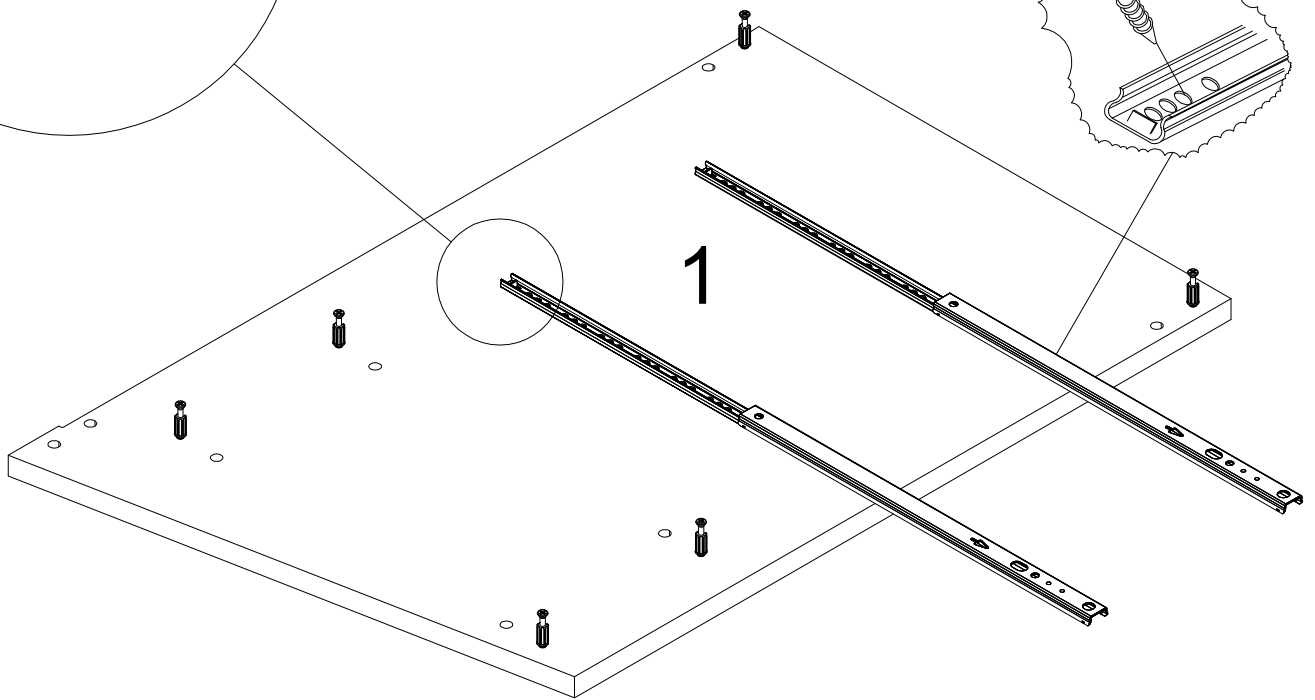

LUMI 38-960-...-E

 $\varnothing 8 \times 30 \text{mm}$ A 16	 F4 4	 $M4 \times 8 \text{mm}$ U4 4	 $L=115 \text{mm}$ S 2	 LED + USB charger					
 $17/310 \text{mm}$ P1 4	 $\varnothing 15/12 \text{mm}$ C 12	 $\varnothing 6 \times 30 \text{mm}$ A1 8	 $\varnothing 15/10 \text{mm}$ C4 4	 $L=30 \text{mm}$ D5 16	 $\varnothing 6 \times 42 \text{mm}$ B2 8	 L3 25	 L 4	 $\varnothing 3.5 \times 25 \text{mm}$ R1 4	 $\varnothing 4 \times 13 \text{mm}$ P5 8

 Warning icon showing two people reading a manual.	 Tools icon showing a screwdriver, hammer, and pencil.	 Warning icon showing a person kneeling and a crossed-out flame.
LUMD 38-960-...-E		
 Warning icon showing a bathtub with a sad face.	 Warning icon showing chemical bottles with a crossed-out symbol.	

1	660×420×16	x1
2	660×420×16	x1
3	428×416×16	x2
4	428×75×16	x2
5	428×75×16	x1
6	424×169×16	x2
7	325×140×12	x2
8	325×140×12	x2
9	396×140×12	x2
10	405×320×3	x2
11	578×446×3	x1

1

17/310mm	Ø4x13mm
	
P1	P5
2	8