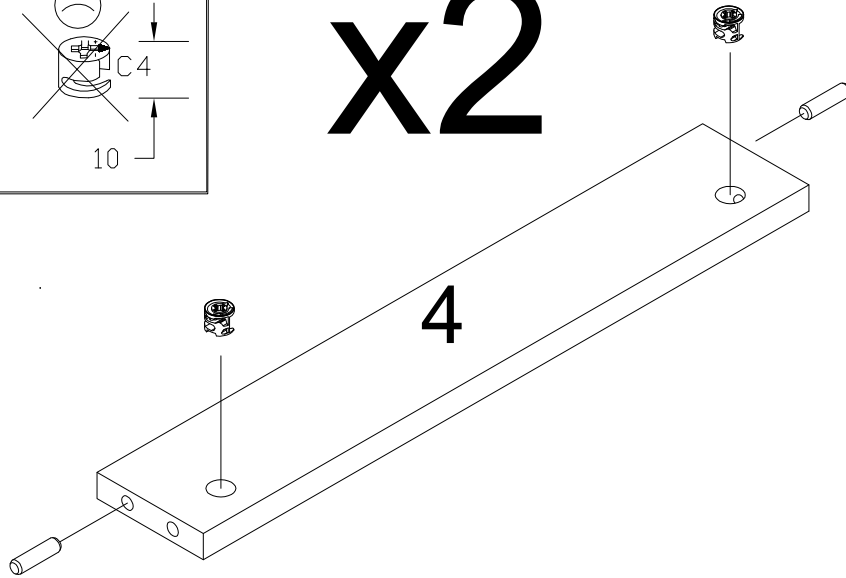

4

$\varnothing 15/12\text{mm}$ C 12	$\varnothing 8 \times 30\text{mm}$ A 12

x2

x2