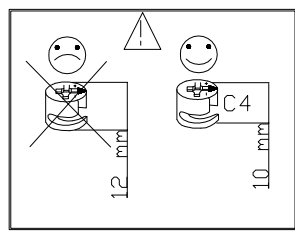

 Warning icon showing two people reading a manual.	 Tools icon showing a screwdriver, hammer, and pencil.	 Warning icon showing a person kneeling and a crossed-out flame.
LUMD 38-960-...-E		
 Warning icon showing a bathtub with a sad face.	 Warning icon showing chemical bottles with a crossed-out symbol.	

1	660×420×16	x1
2	660×420×16	x1
3	428×416×16	x2
4	428×75×16	x2
5	428×75×16	x1
6	424×169×16	x2
7	325×140×12	x2
8	325×140×12	x2
9	396×140×12	x2
10	405×320×3	x2
11	578×446×3	x1

1

17/310mm	Ø4x13mm
	
P1	P5
2	8

4

$\varnothing 15/12\text{mm}$  C 12	$\varnothing 8 \times 30\text{mm}$  A 12
---	---

x2

x2

5

x2

6

x2