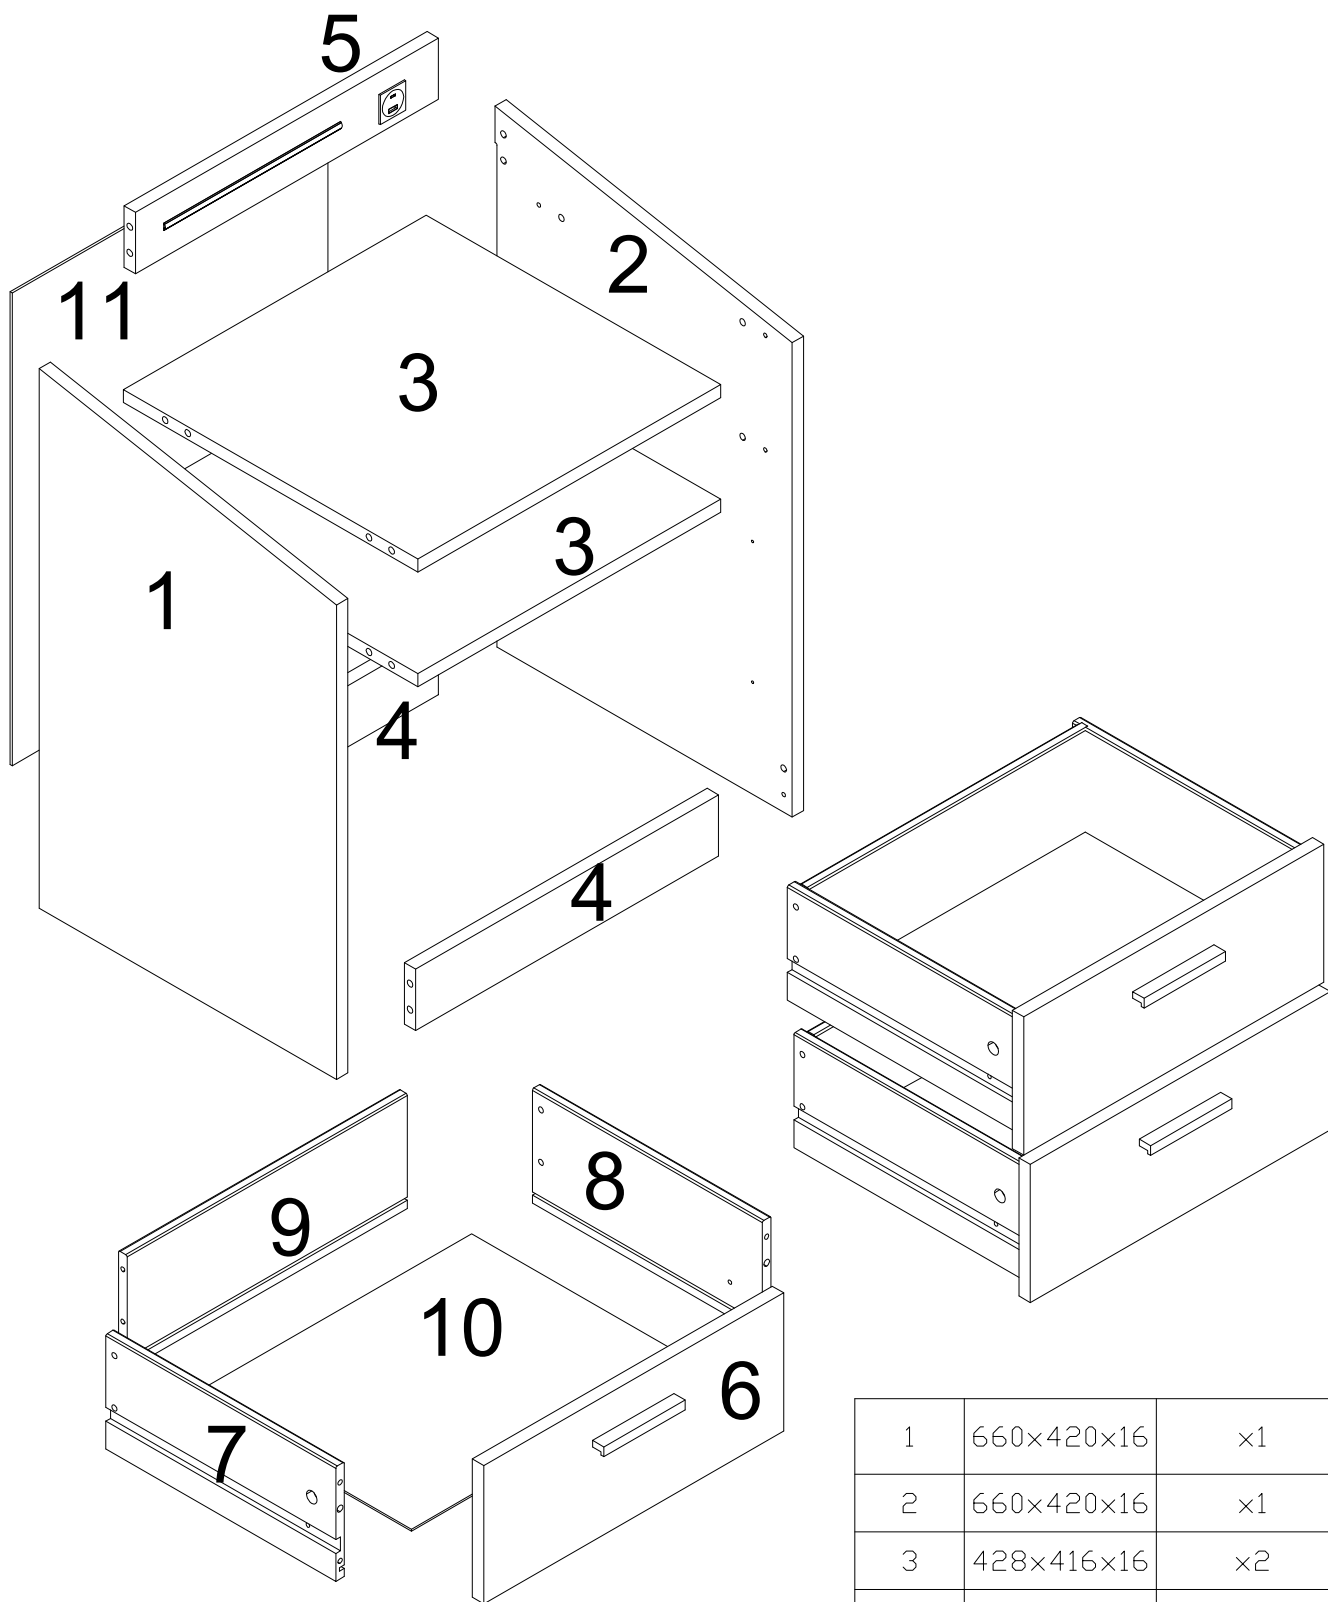

LUMI 38-960-...-E

 $\varnothing 8 \times 30 \text{mm}$ A 16	 F4 4	 $M4 \times 8 \text{mm}$ U4 4	 $L=115 \text{mm}$ S 2	 LED + USB charger					
 $17/310 \text{mm}$ P1 4	 $\varnothing 15/12 \text{mm}$ C 12	 $\varnothing 6 \times 30 \text{mm}$ A1 8	 $\varnothing 15/10 \text{mm}$ C4 4	 $L=30 \text{mm}$ D5 16	 $\varnothing 6 \times 42 \text{mm}$ B2 8	 L3 25	 L 4	 $\varnothing 3.5 \times 25 \text{mm}$ R1 4	 $\varnothing 4 \times 13 \text{mm}$ P5 8

 Warning icon showing two people reading a manual.	 Tools icon showing a screwdriver, hammer, and pencil.	 Warning icon showing a person kneeling and a crossed-out flame.
LUMD 38-960-...-E		
 Warning icon showing a bathtub with a sad face.	 Warning icon showing chemical bottles with a crossed-out symbol.	

1	660×420×16	x1
2	660×420×16	x1
3	428×416×16	x2
4	428×75×16	x2
5	428×75×16	x1
6	424×169×16	x2
7	325×140×12	x2
8	325×140×12	x2
9	396×140×12	x2
10	405×320×3	x2
11	578×446×3	x1

1

17/310mm	Ø4x13mm
	
P1	P5
2	8