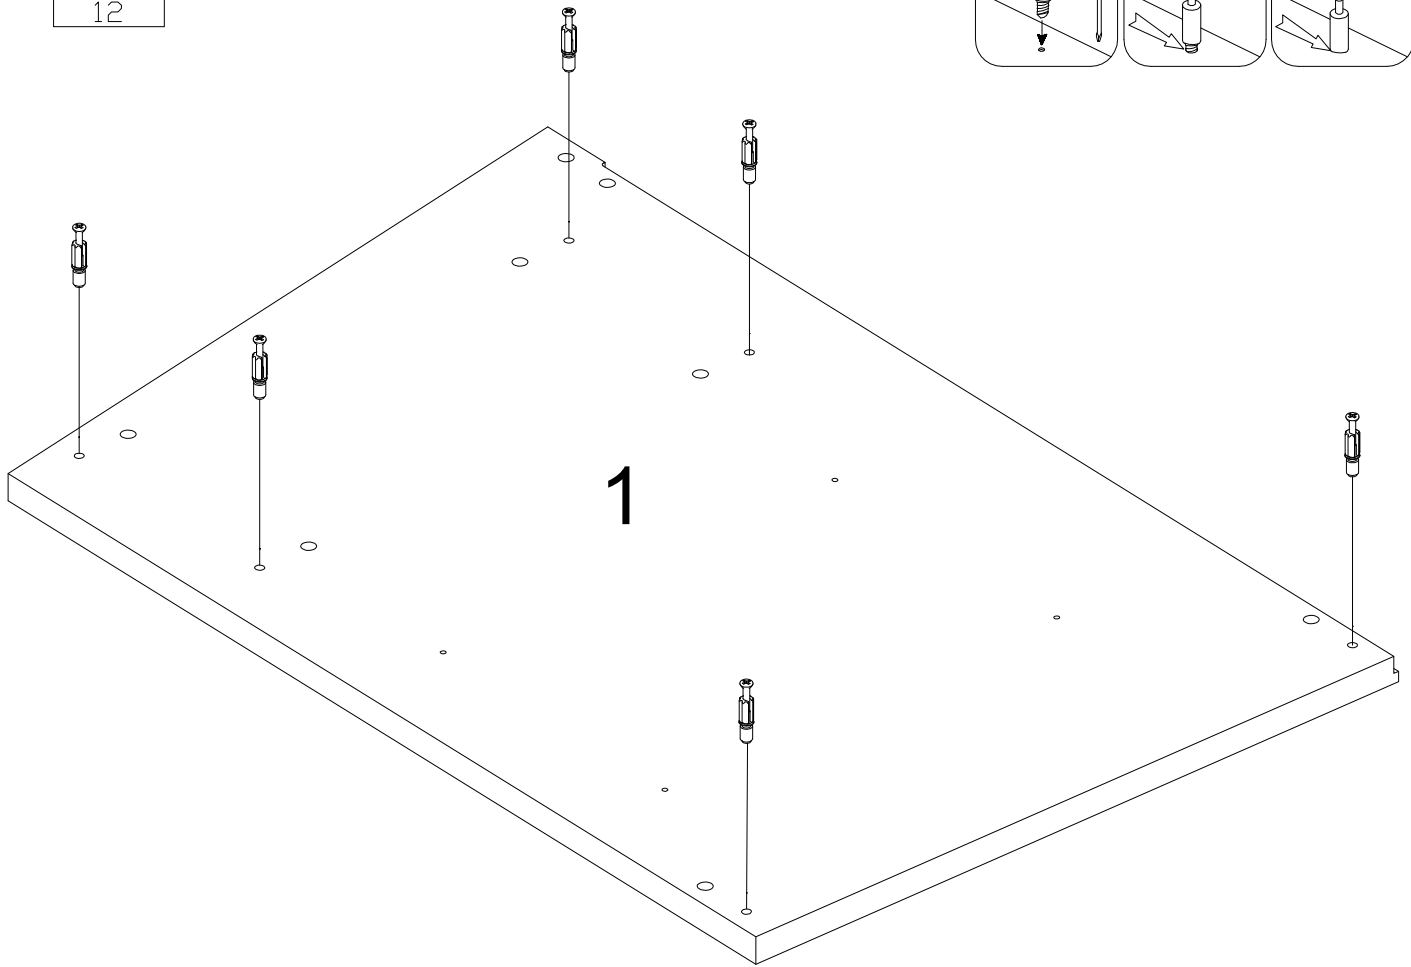

LUMI 38-960-...-E

 $\varnothing 8 \times 30 \text{mm}$ A 16	 F4 4	 $M4 \times 8 \text{mm}$ U4 4	 $L=115 \text{mm}$ S 2	 LED + USB charger					
 $17/310 \text{mm}$ P1 4	 $\varnothing 15/12 \text{mm}$ C 12	 $\varnothing 6 \times 30 \text{mm}$ A1 8	 $\varnothing 15/10 \text{mm}$ C4 4	 $L=30 \text{mm}$ D5 16	 $\varnothing 6 \times 42 \text{mm}$ B2 8	 L3 25	 L 4	 $\varnothing 3.5 \times 25 \text{mm}$ R1 4	 $\varnothing 4 \times 13 \text{mm}$ P5 8

 Warning icon showing two people reading a manual.	 Tools icon showing a screwdriver, hammer, and pencil.	 Warning icon showing a person kneeling and a crossed-out flame.
LUMD 38-960-...-E		
 Warning icon showing a bathtub with a sad face.	 Warning icon showing chemical bottles with a crossed-out symbol.	

1	660×420×16	x1
2	660×420×16	x1
3	428×416×16	x2
4	428×75×16	x2
5	428×75×16	x1
6	424×169×16	x2
7	325×140×12	x2
8	325×140×12	x2
9	396×140×12	x2
10	405×320×3	x2
11	578×446×3	x1

1

17/310mm	Ø4x13mm
	
P1	P5
2	8