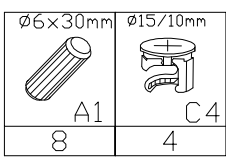

 Warning icon showing two people reading a manual.	 Tools icon showing a screwdriver, hammer, and pencil.	 Warning icon showing a person kneeling and a crossed-out flame.
LUMD 38-960-...-E		
 Warning icon showing a bathtub with a sad face.	 Warning icon showing chemical bottles with a crossed-out symbol.	

1	660×420×16	x1
2	660×420×16	x1
3	428×416×16	x2
4	428×75×16	x2
5	428×75×16	x1
6	424×169×16	x2
7	325×140×12	x2
8	325×140×12	x2
9	396×140×12	x2
10	405×320×3	x2
11	578×446×3	x1

1

17/310mm	Ø4x13mm
	
P1	P5
2	8

4

$\varnothing 15/12\text{mm}$  C 12	$\varnothing 8 \times 30\text{mm}$  A 12
---	---

x2

x2

5

x2

6

x2

7

x2

6

x2

10

8

7

6