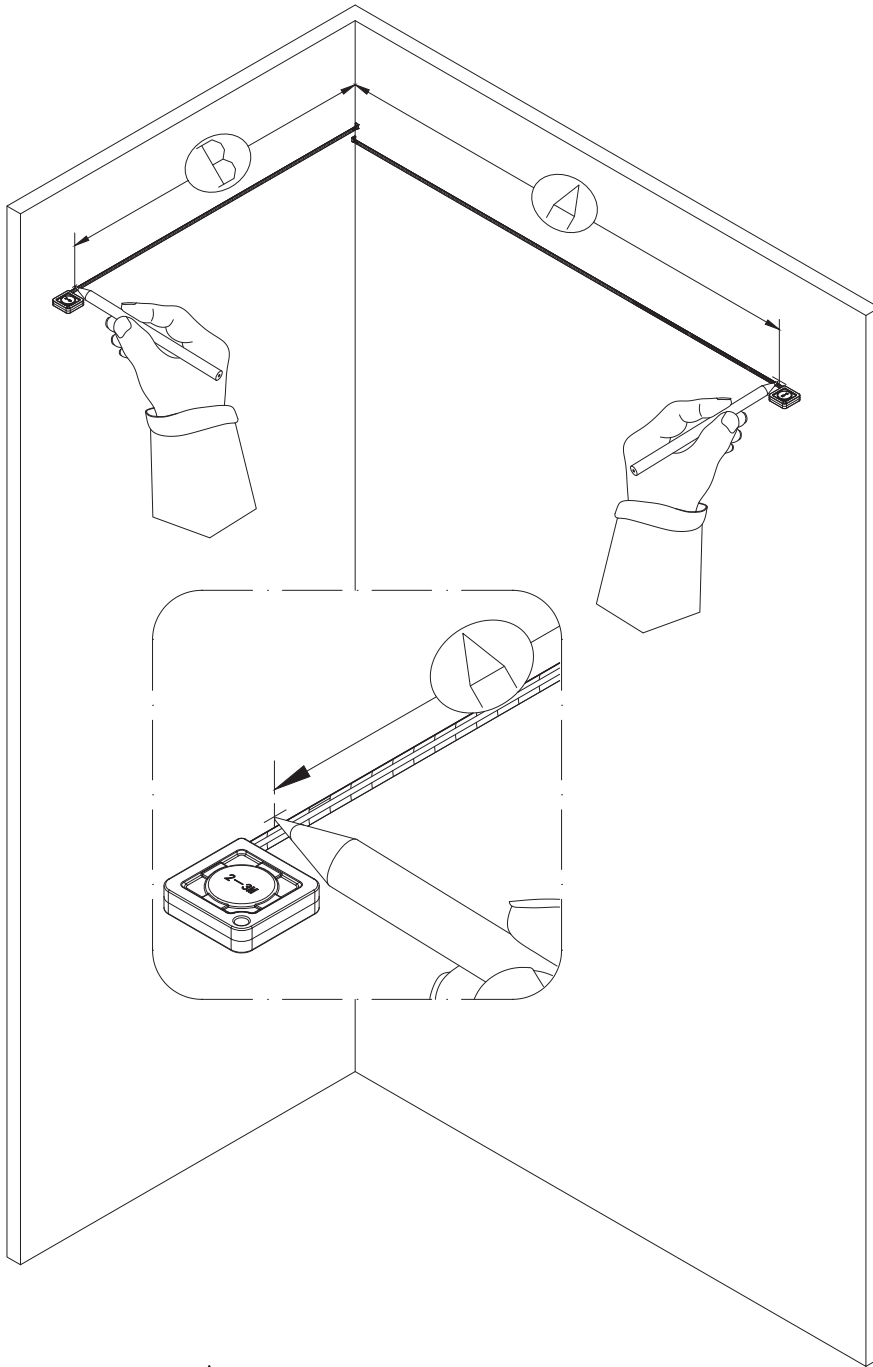

# Ravenna17-2 1050-1500 L

$$\textcircled{1} + \textcircled{2} + \textcircled{3} + \textcircled{4} =$$

Ravenna17-2 T ü r  $\textcircled{1}$

Montage Ravenna17-2 Neu ②

Ravenna17-2 Seiten (1ST) ③

Ravenna17 Tür 105-150  
Laufschiene ④

| size | B   | A    |
|------|-----|------|
| 750  | 730 | —    |
| 800  | 780 | —    |
| 900  | 880 | —    |
| 1000 | 980 | 1000 |
| 1100 | —   | 1100 |
| 1200 | —   | 1200 |
| 1300 | —   | 1300 |
| 1400 | —   | 1400 |
| 1500 | —   | 1500 |