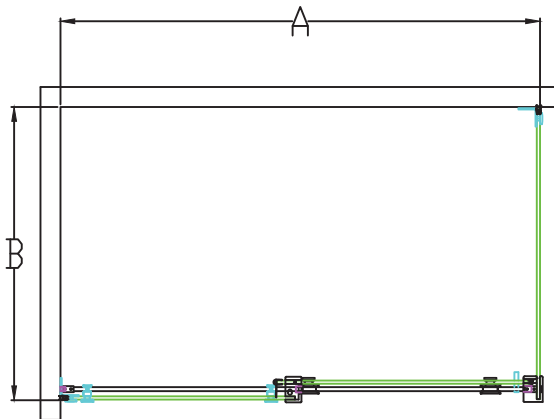

# Ravenna17-2 1050-1500 L

$$\textcircled{1} + \textcircled{2} + \textcircled{3} + \textcircled{4} =$$

Ravenna17-2 T ü r  $\textcircled{1}$

Montage Ravenna17-2 Neu ②

Ravenna17-2 Seiten (1ST) ③

Ravenna17 Tür 105-150  
Laufschiene ④

| size | B   | A    |
|------|-----|------|
| 750  | 730 | —    |
| 800  | 780 | —    |
| 900  | 880 | —    |
| 1000 | 980 | 1000 |
| 1100 | —   | 1100 |
| 1200 | —   | 1200 |
| 1300 | —   | 1300 |
| 1400 | —   | 1400 |
| 1500 | —   | 1500 |