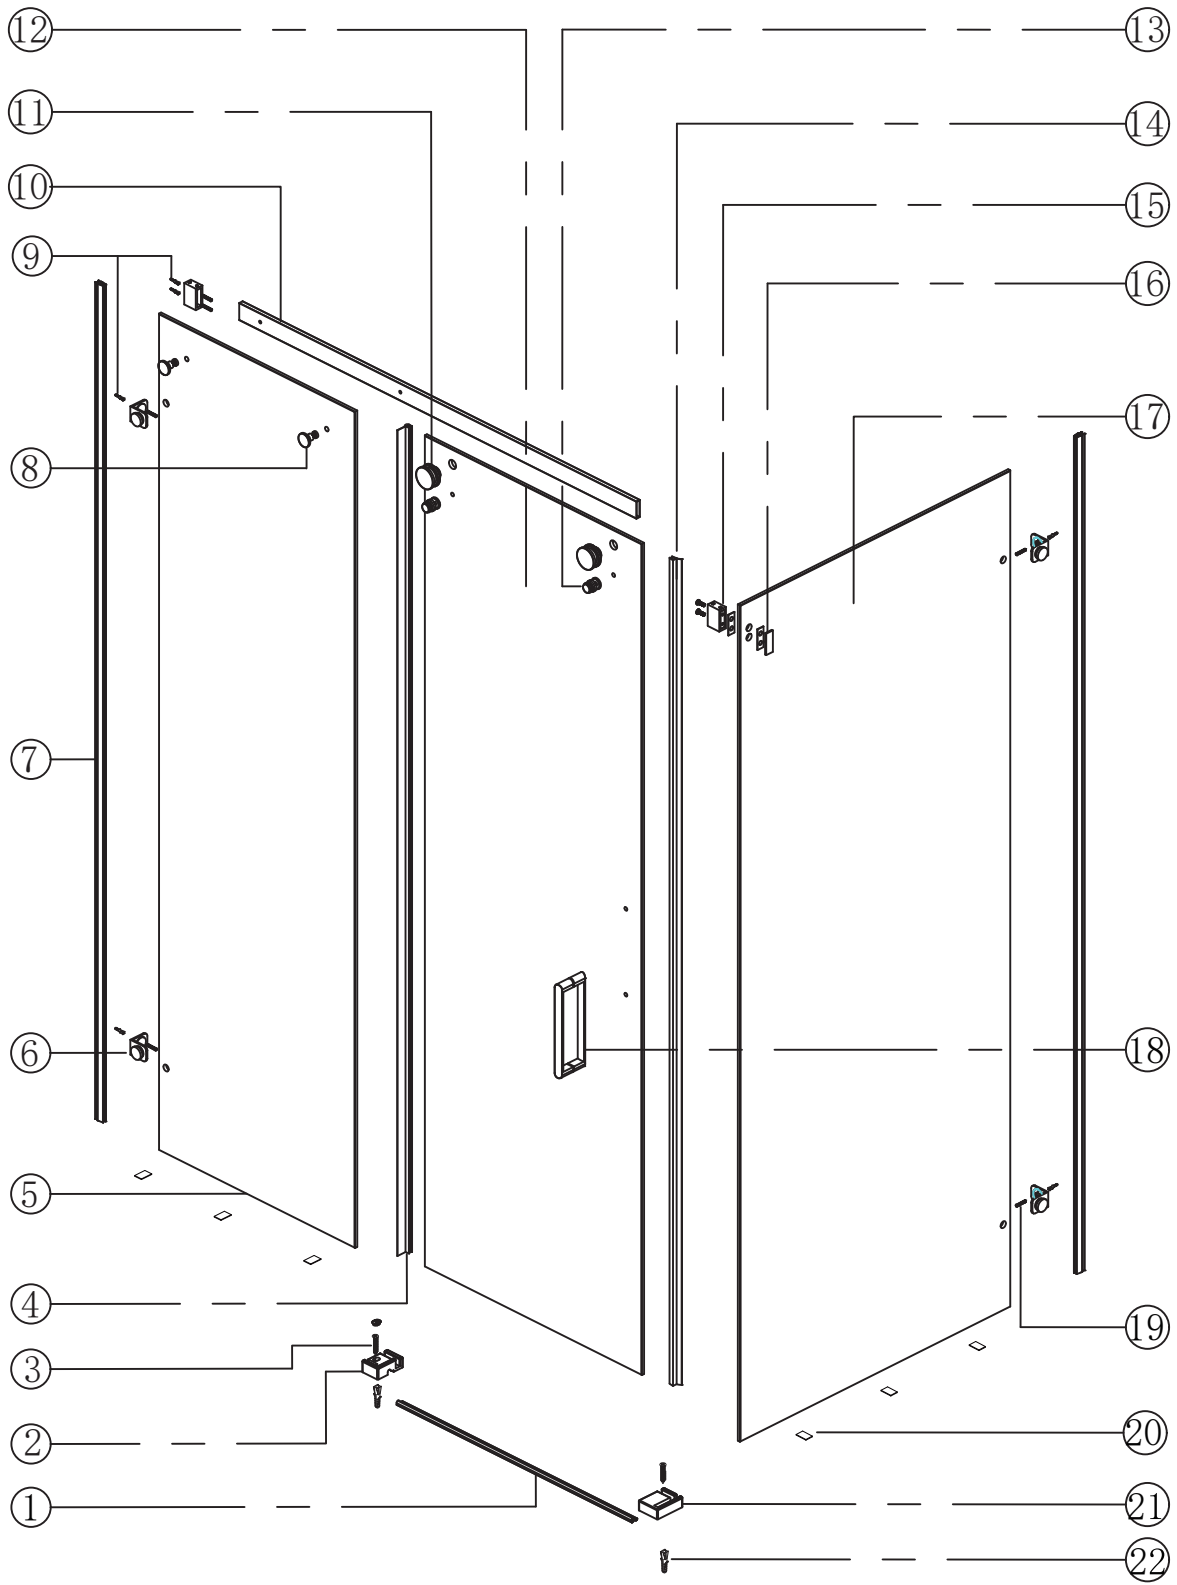

# Ravenna17-2 1050-1500 L

$$\textcircled{1} + \textcircled{2} + \textcircled{3} + \textcircled{4} =$$

Ravenna17-2 T ü r  $\textcircled{1}$

Montage Ravenna17-2 Neu ②

Ravenna17-2 Seiten (1ST) ③

Ravenna17 Tür 105-150  
Laufschiene ④

| size | B   | A    |
|------|-----|------|
| 750  | 730 | —    |
| 800  | 780 | —    |
| 900  | 880 | —    |
| 1000 | 980 | 1000 |
| 1100 | —   | 1100 |
| 1200 | —   | 1200 |
| 1300 | —   | 1300 |
| 1400 | —   | 1400 |
| 1500 | —   | 1500 |