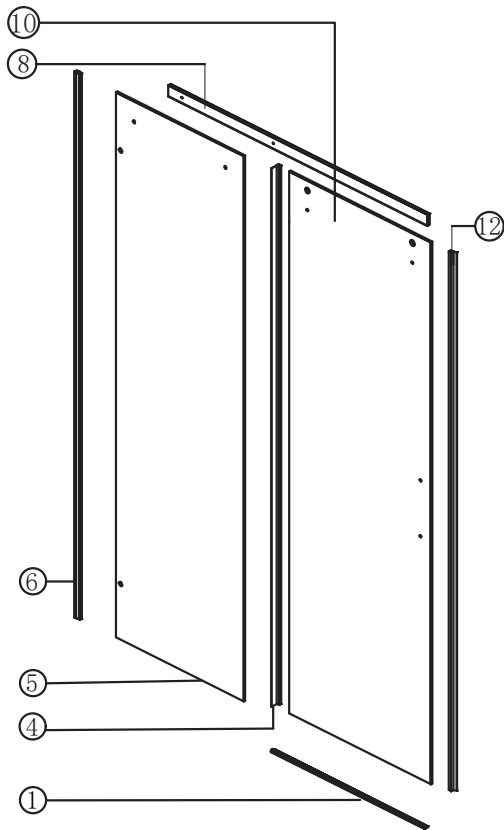

Lieferumfang

Ravenna17-2 1000 L

$$\textcircled{1} + \textcircled{2} + \textcircled{3} =$$

# Ravenna17-2 1050-1500 L

$$\textcircled{1} + \textcircled{2} + \textcircled{3} + \textcircled{4} =$$

Ravenna17-2 T ü r  $\textcircled{1}$

Montage Ravenna17-2 Neu ②

Ravenna17-2 Seiten (1ST) ③

Ravenna17 Tür 105-150  
Laufschiene ④

| size | B   | A    |
|------|-----|------|
| 750  | 730 | —    |
| 800  | 780 | —    |
| 900  | 880 | —    |
| 1000 | 980 | 1000 |
| 1100 | —   | 1100 |
| 1200 | —   | 1200 |
| 1300 | —   | 1300 |
| 1400 | —   | 1400 |
| 1500 | —   | 1500 |