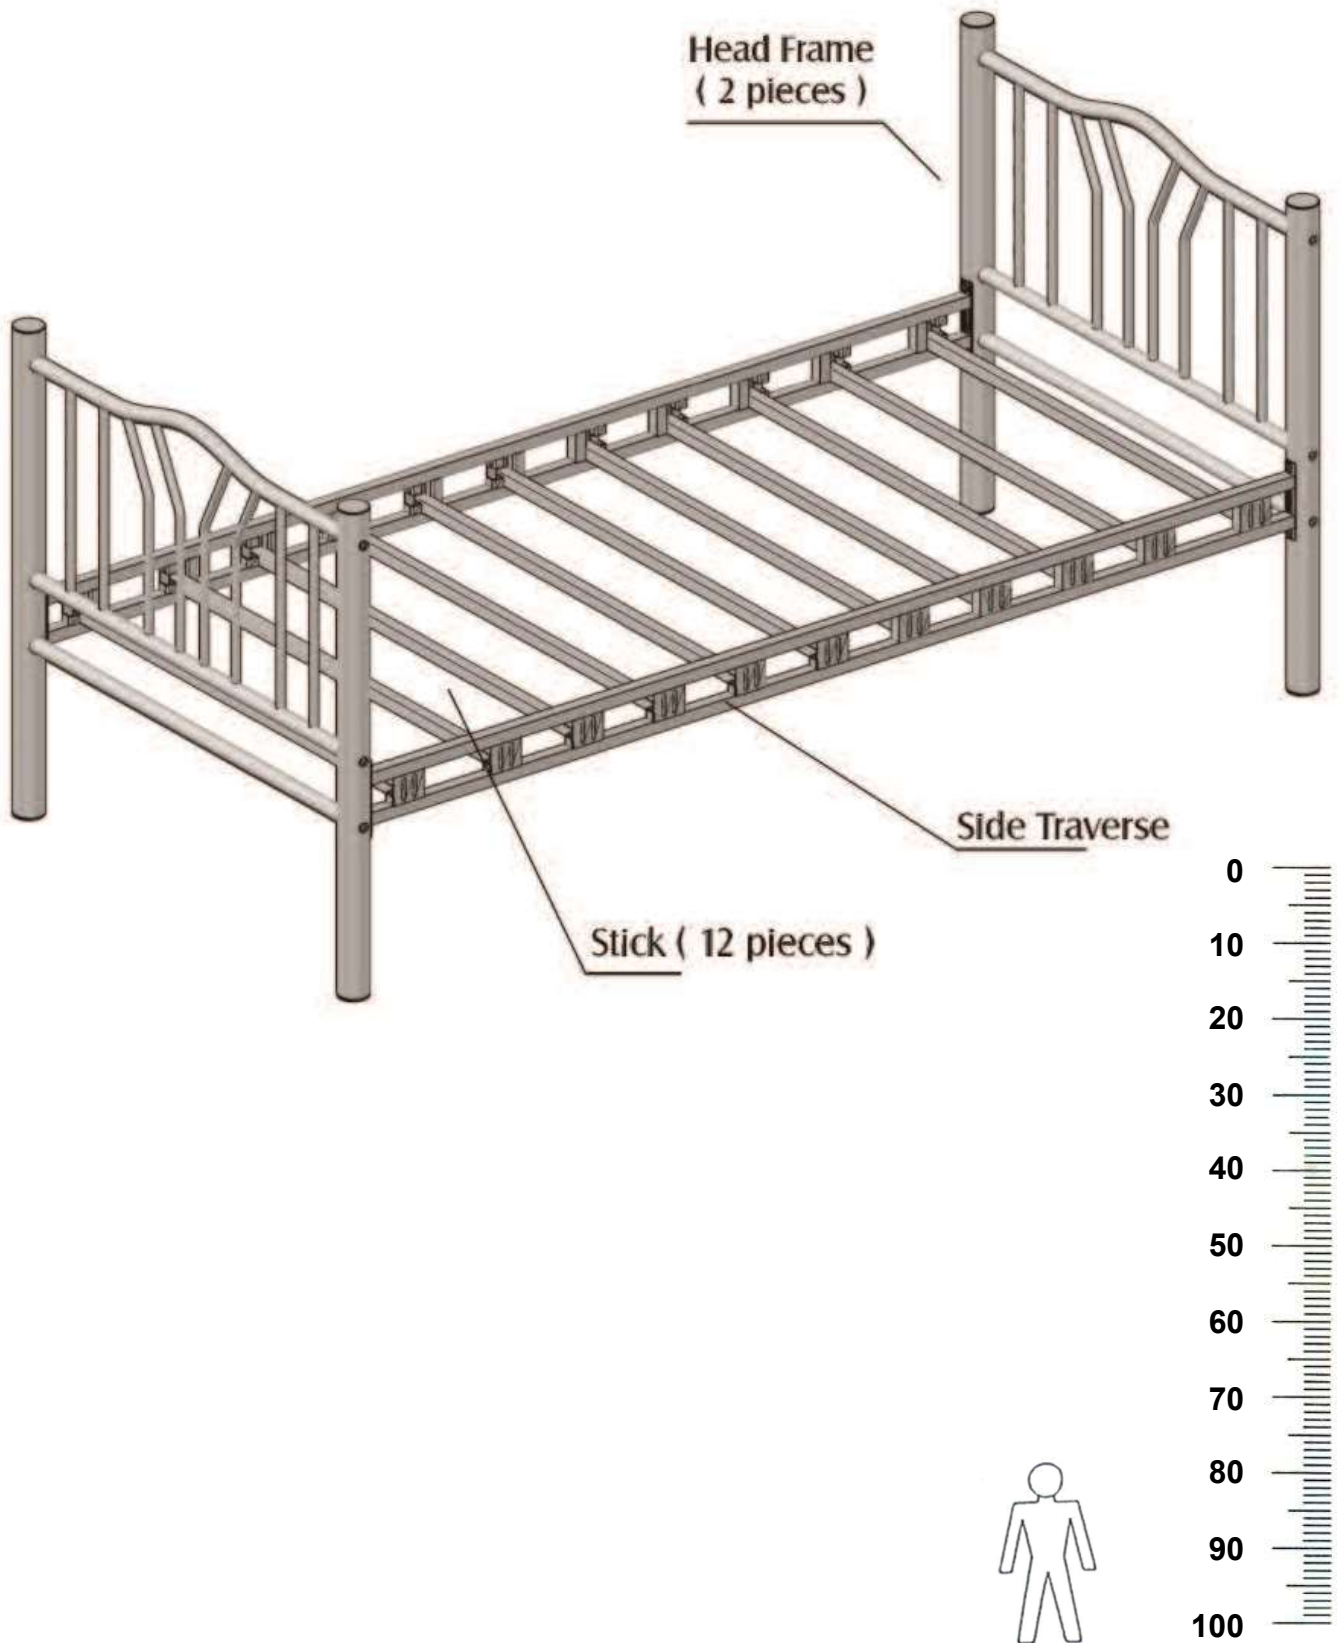

Typ: Nr. 090-9120.9

Head Frame
(2 pieces)

Anti-Slip Plastic
(4 pieces)

Dia-51 Pipes

Dia-51 Pipes

Side Traverse