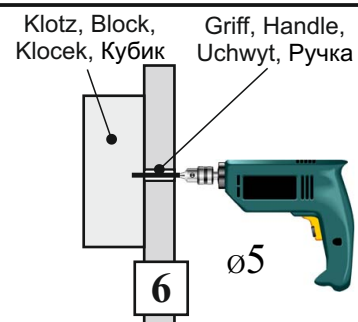

TYPE:L

FOX GOLD

FOX BRONZE

TYPE:R

FOX SILVER,
FOX SILVER LUX,
FOX PLATINUM