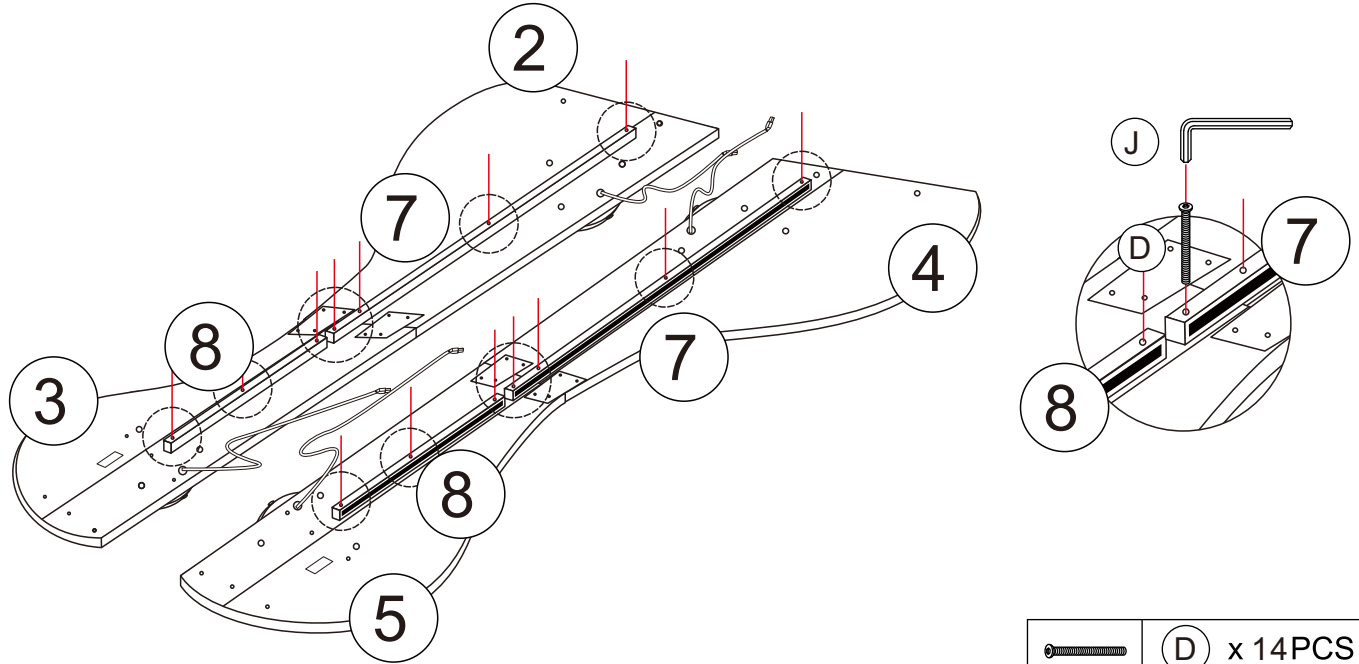

2

	<u>G</u> x 12PCS
	<u>M</u> x 12PCS
	<u>J</u> x 1PC

3

	(H) x 16PCS
	(J) x 1PC

4

TIP:  
The position of the black label should face up as the picture shown.

	(D) x 14PCS
	(J) x 1PC

5

TIP:

Please do not lock tightly the screws on this step, only lock in the half as the picture.

6

7

TIP:

The part "17" and "18" are different, they go in two directions: left and right, please install as the picture shown.