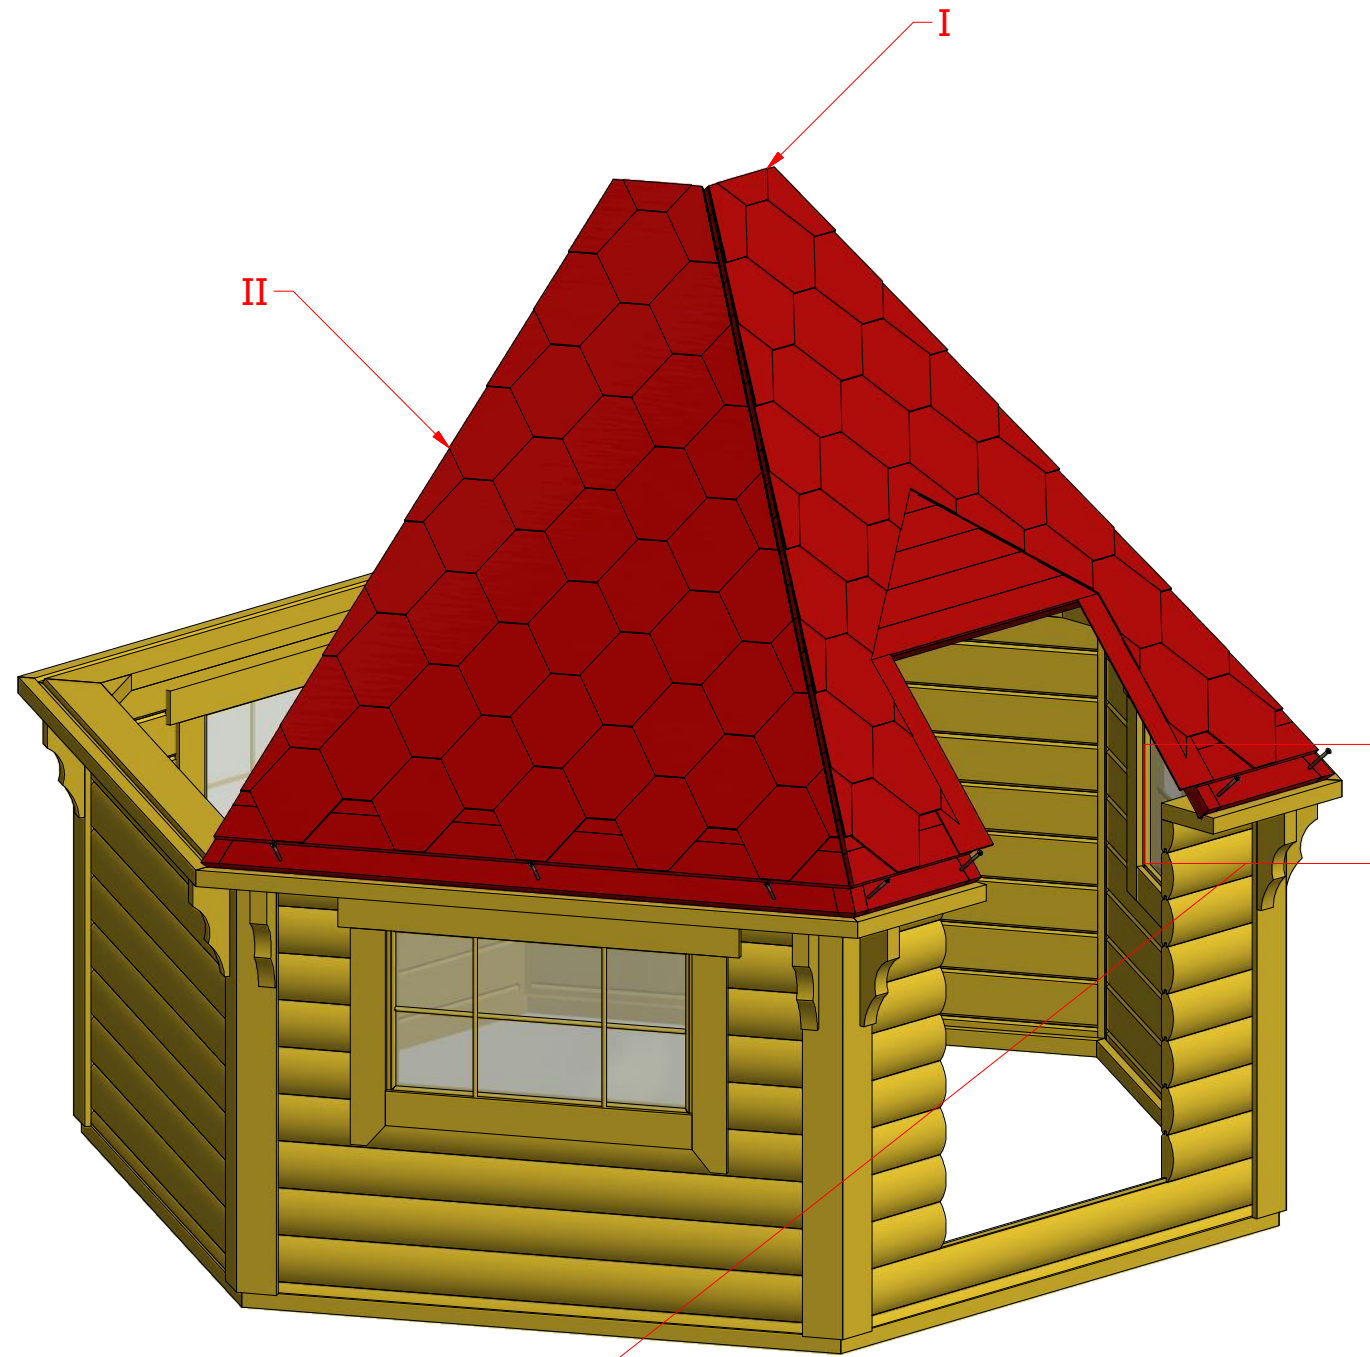

Grill cabin 7.0 m²

Screws			
1	S2	4x70	43 pcs