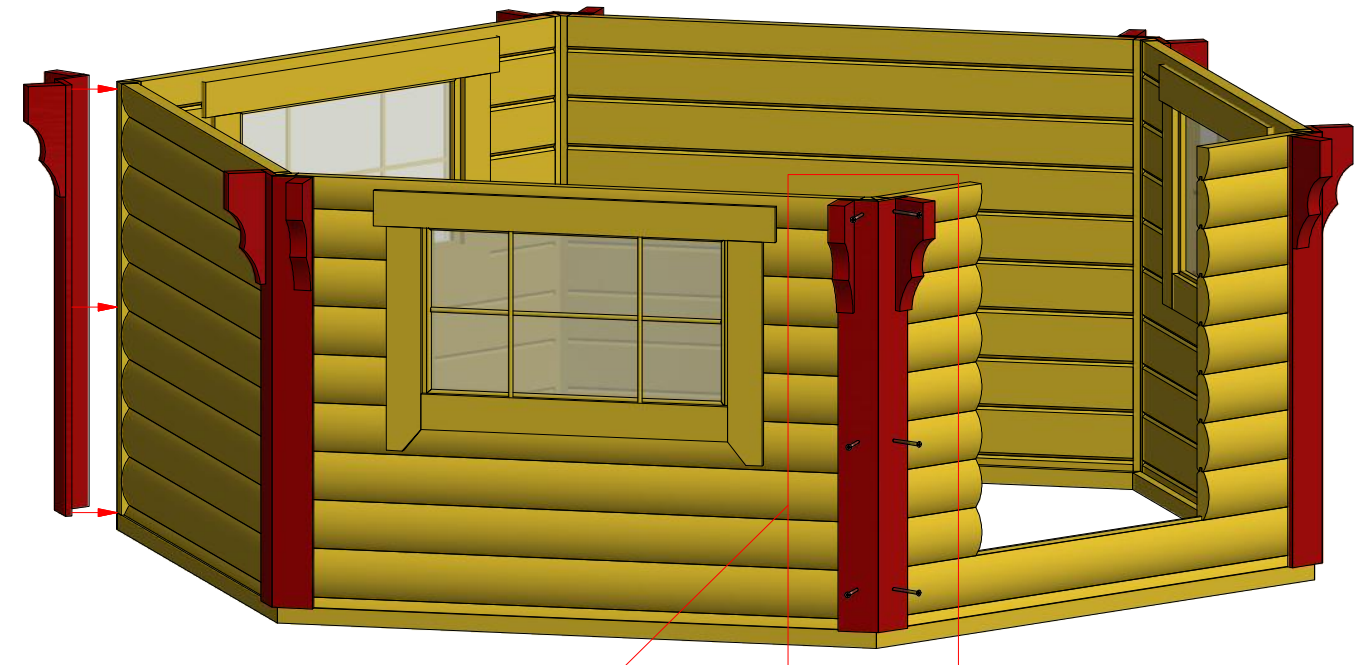

Grill cabin 7.0 m²

Screws

1	S2	4x70	24 pcs
2	S3	3.5x45	36 pcs