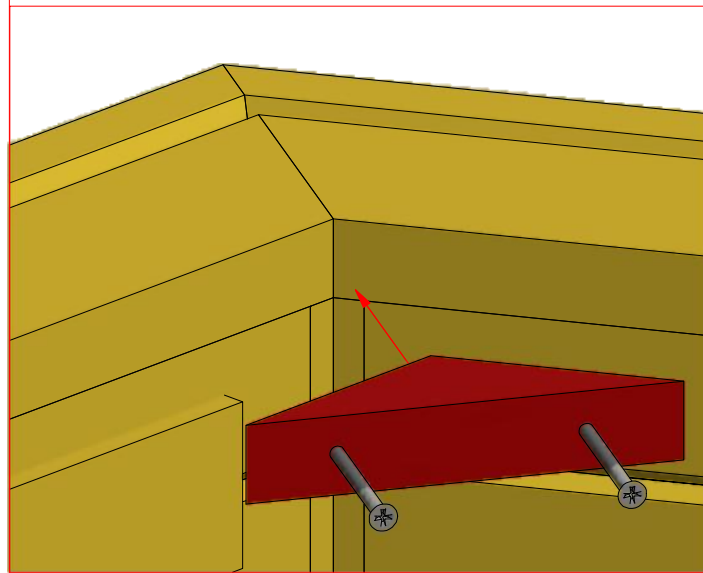

Grill cabin 7.0 m²

Screws

1	S2	4x70	55 pcs