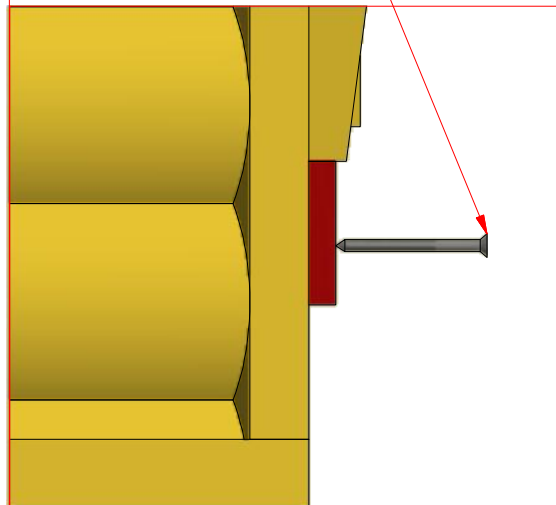

Grill cabin 7.0 m²

Screws

1	S3	3.5x45	8 pcs

1