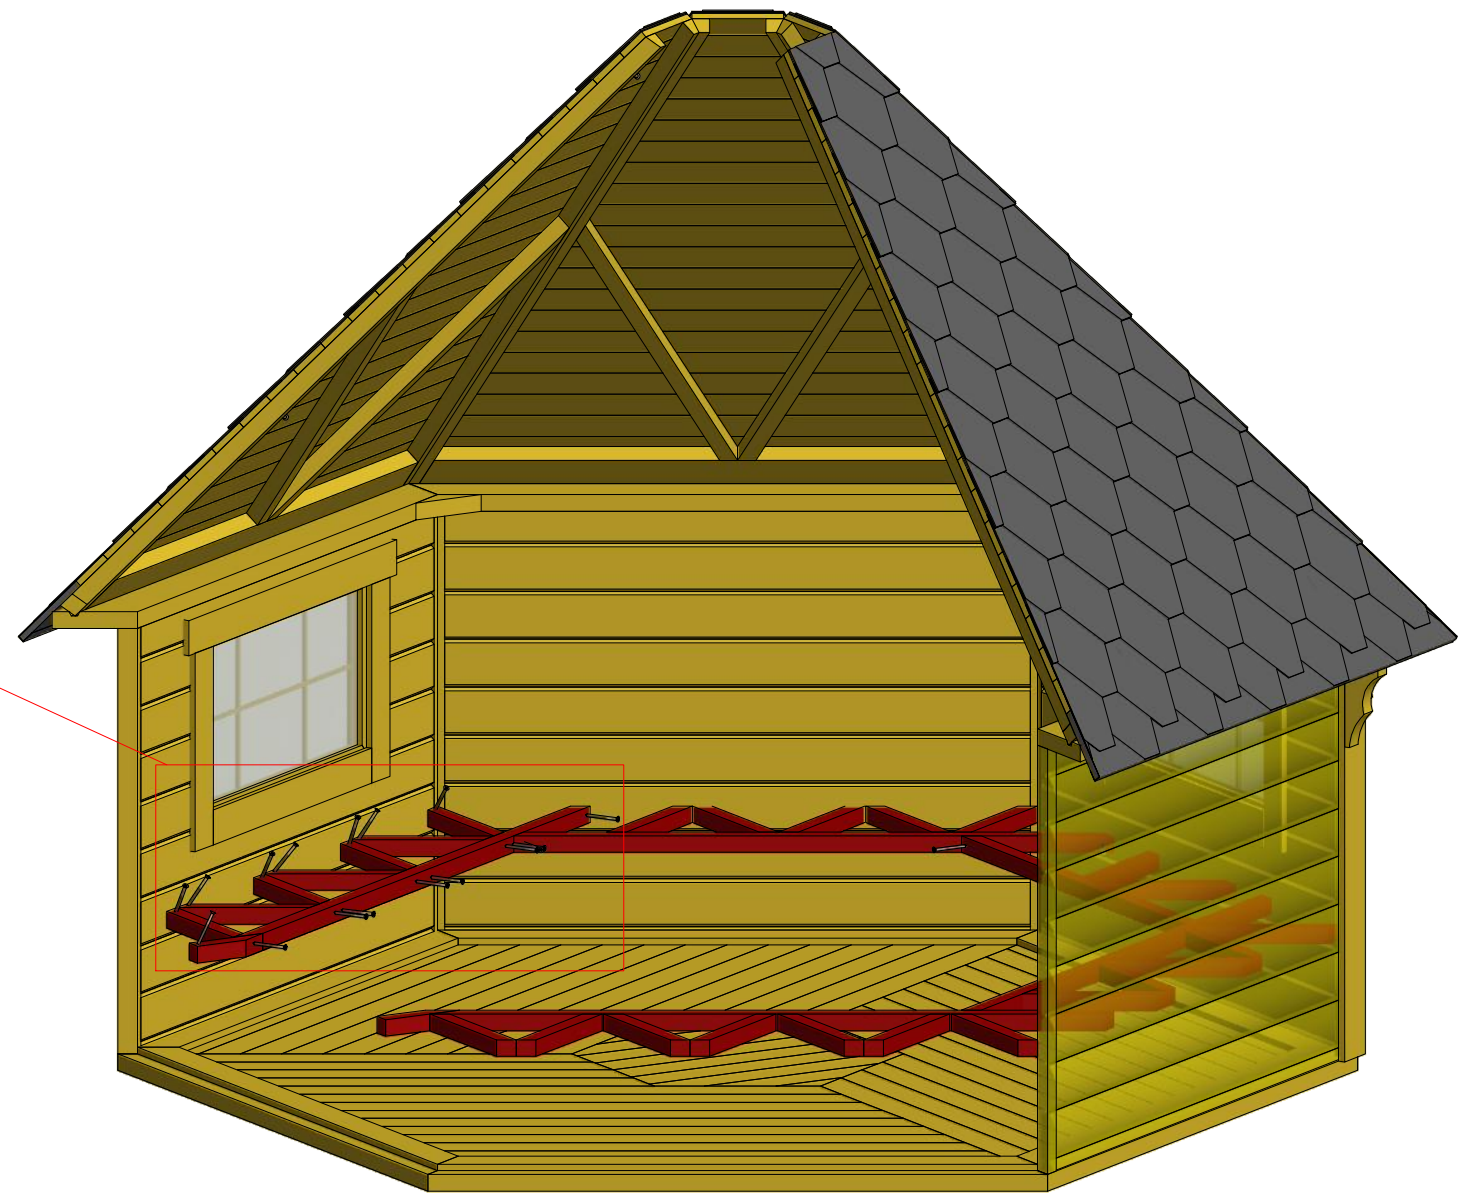

1	S2	4x70	8 pcs

1

2

Grill cabin 7.0 m²

Screws

1	S2	4x70	96 pcs

1

333