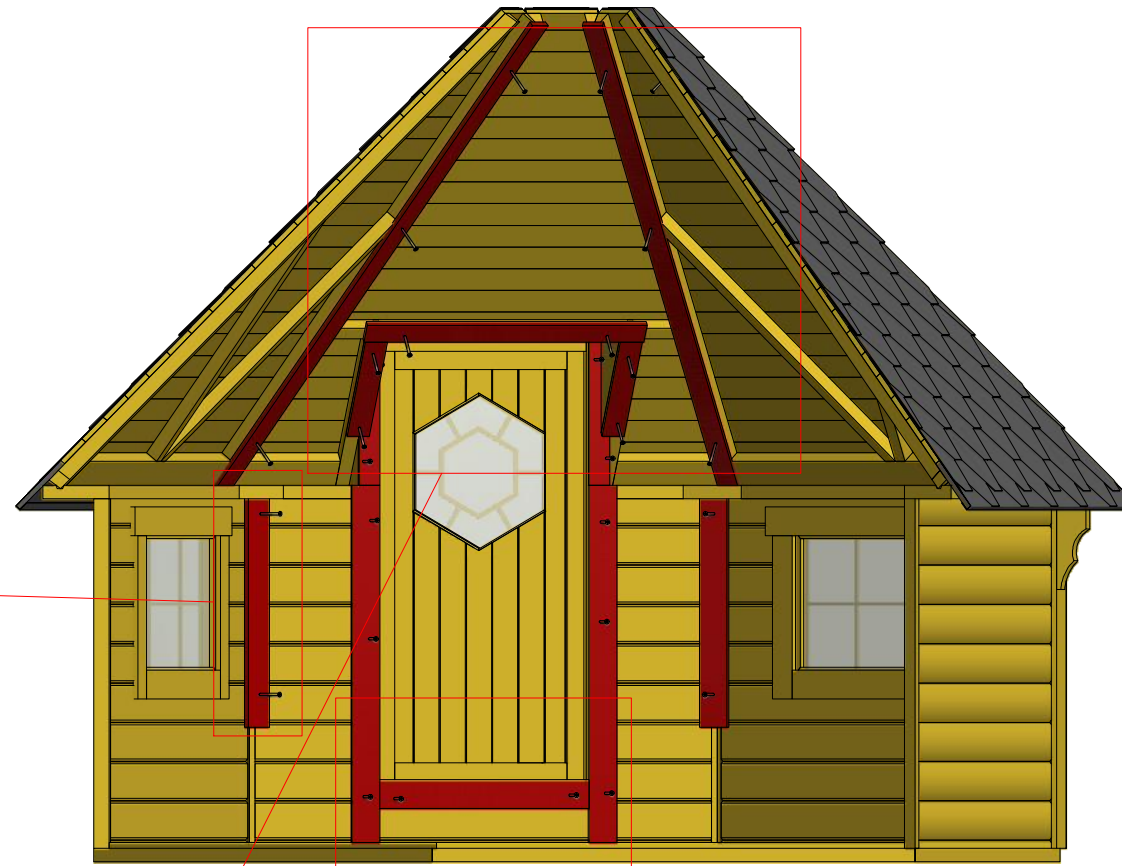

Grill cabin 7.0 m²

Screws

1	S2	4x70	40 pcs
2	S4	3x30	40 pcs

Grill cabin 7.0 m²

Screws

1	S3	3.5x45	48 pcs

Grill cabin 7.0 m²

Screws