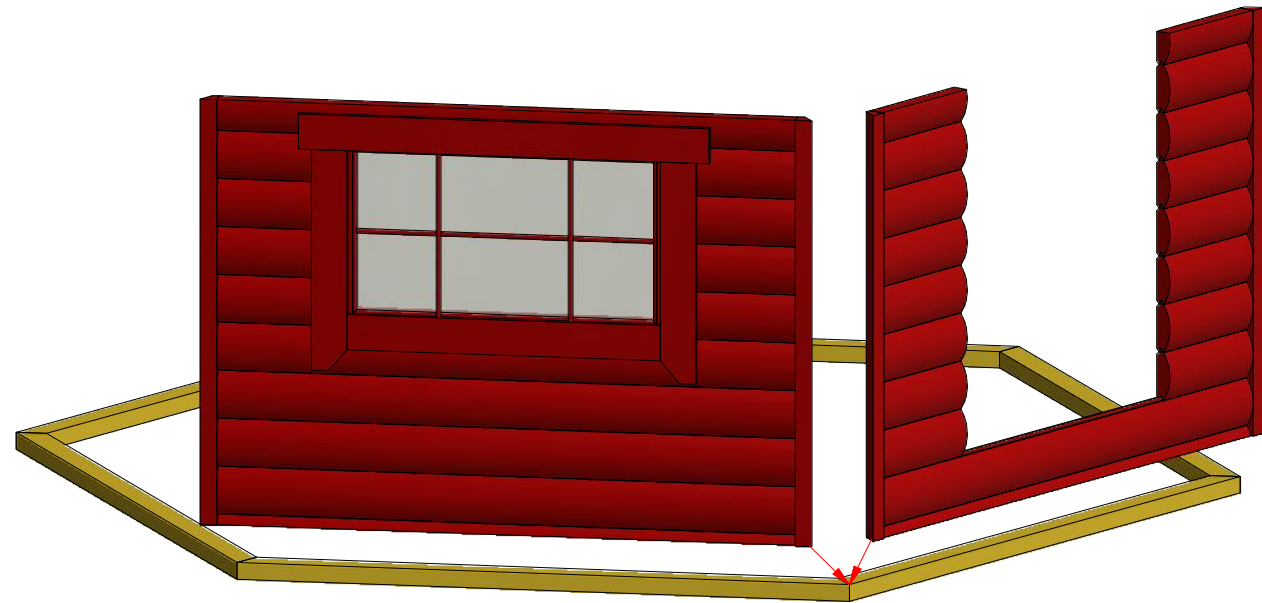

Grill cabin 7.0 m²

Grill cabin 7.0 m²

Grill cabin 7.0 m²

Screws			
1	S1	5x100	12 pcs

1

Grill cabin 7.0 m²

Screws			
1	S2	4x70	36 pcs

2.1