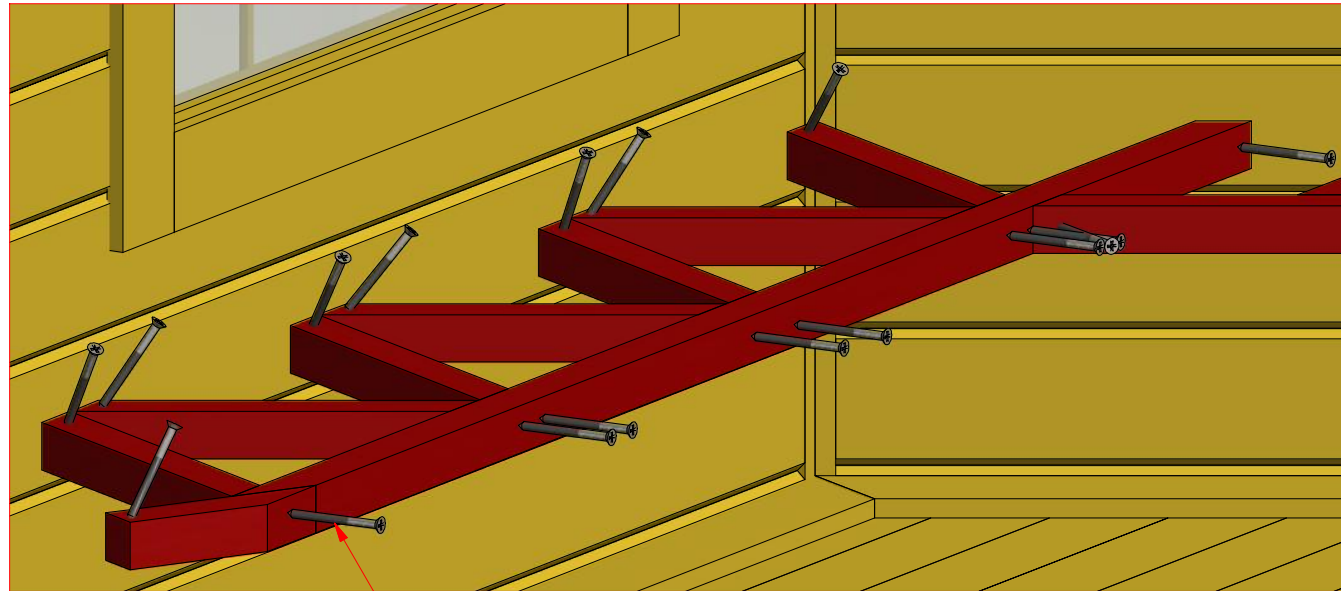

1	S2	4x70	8 pcs

1

2

Grill cabin 7.0 m²

Screws

1	S2	4x70	96 pcs

1

333