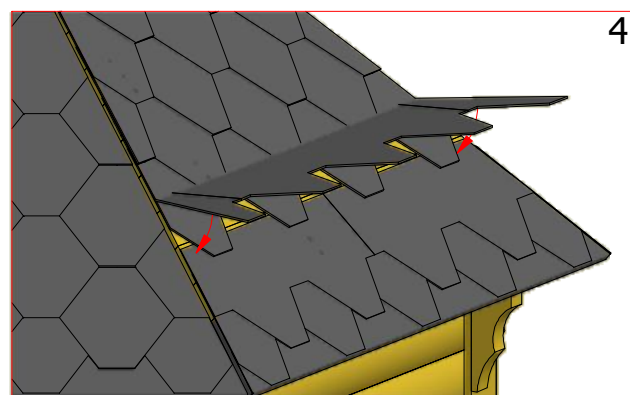

1	S2	4x70	55 pcs

Grill cabin 7.0 m²

Screws			
1	S2	4x70	43 pcs

Grill cabin 7.0 m²

Screws

1	S3	3.5x45	31 pcs
2	V1	2.5x25	

Grill cabin 7.0 m²

Screws			
1	S3	3.5x45	24 pcs