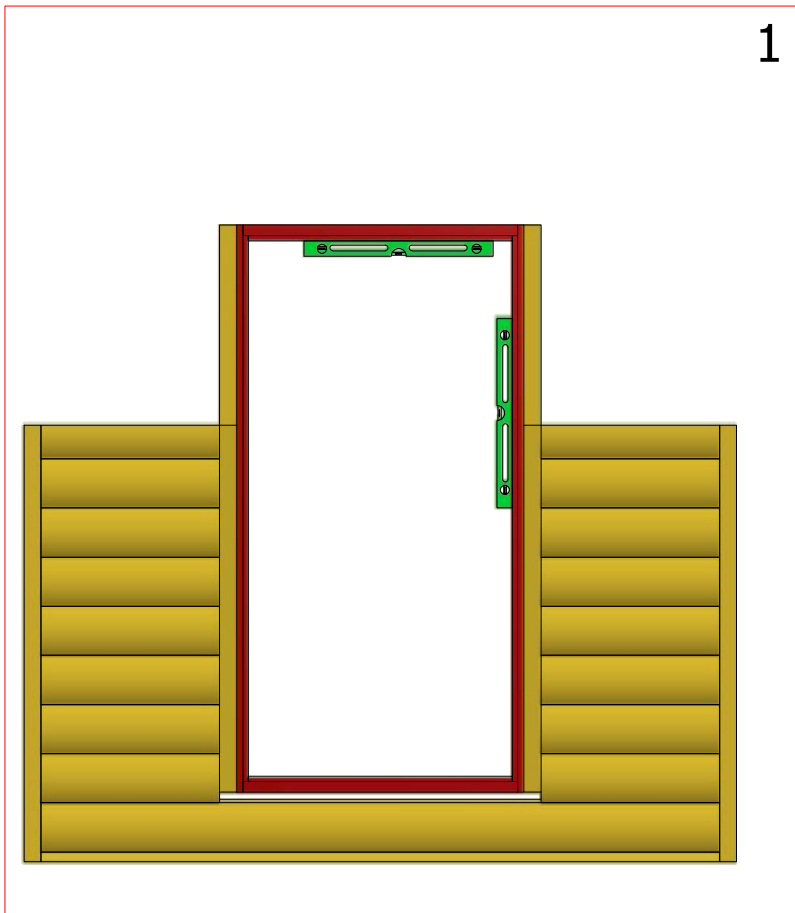

Grill cabin 7.0 m²

Screws

1	S2	4x70	8 pcs

1