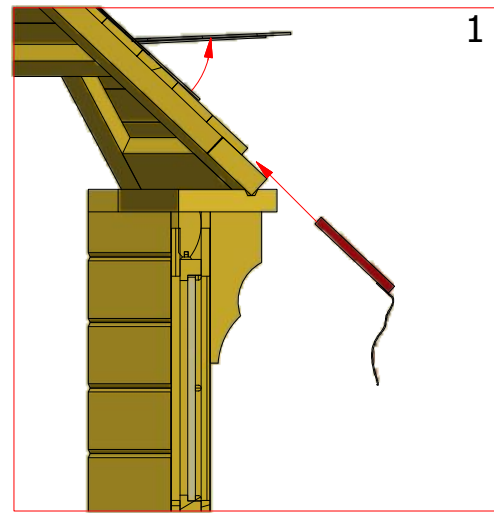

1	S2	4x70	55 pcs

Grill cabin 7.0 m²

Screws			
1	S2	4x70	43 pcs

Grill cabin 7.0 m²

Screws

1	S3	3.5x45	31 pcs
2	V1	2.5x25	

Grill cabin 7.0 m²

Screws			
1	S3	3.5x45	24 pcs