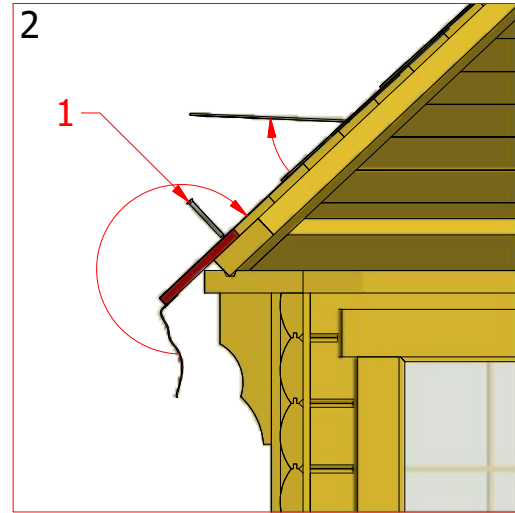

1	S2	4x70	55 pcs

Grill cabin 7.0 m²

Screws			
1	S2	4x70	43 pcs

Grill cabin 7.0 m²

Screws

1	S3	3.5x45	31 pcs
2	V1	2.5x25	

Grill cabin 7.0 m²

Screws			
1	S3	3.5x45	24 pcs