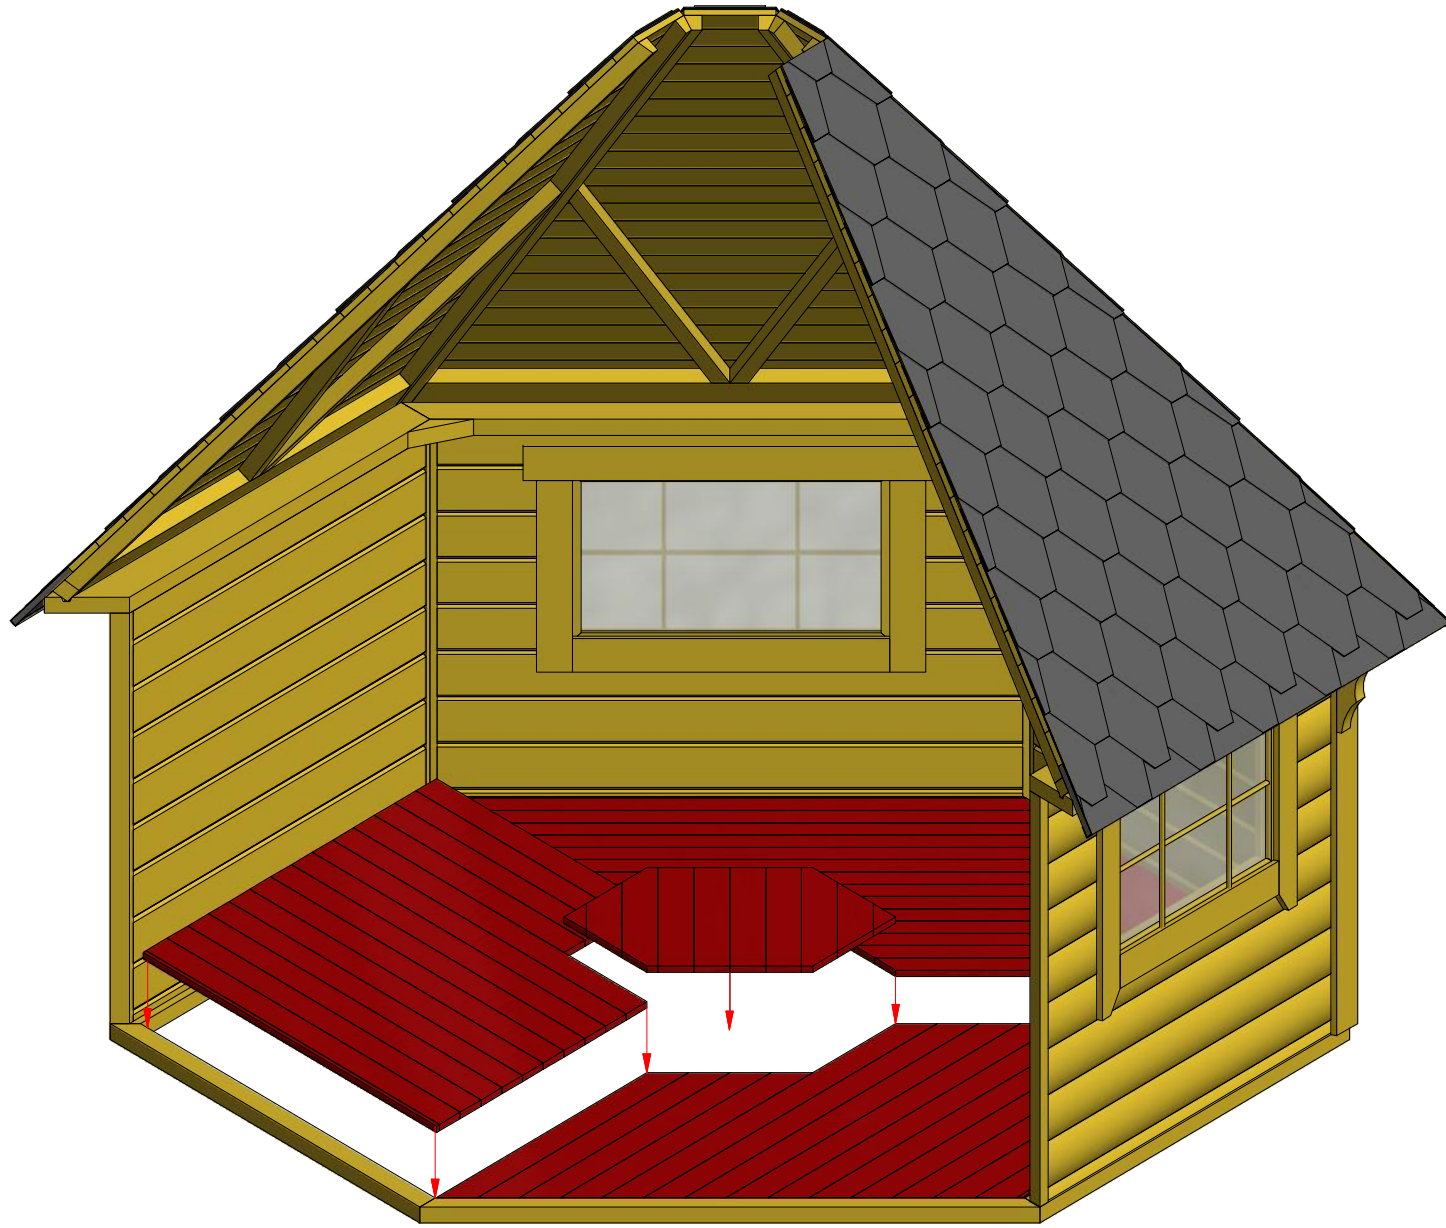

1	S2	4x70	55 pcs

Grill cabin 7.0 m²

Screws			
1	S2	4x70	43 pcs

Grill cabin 7.0 m²

Screws

1	S3	3.5x45	31 pcs
2	V1	2.5x25	

Grill cabin 7.0 m²

Screws			
1	S3	3.5x45	24 pcs