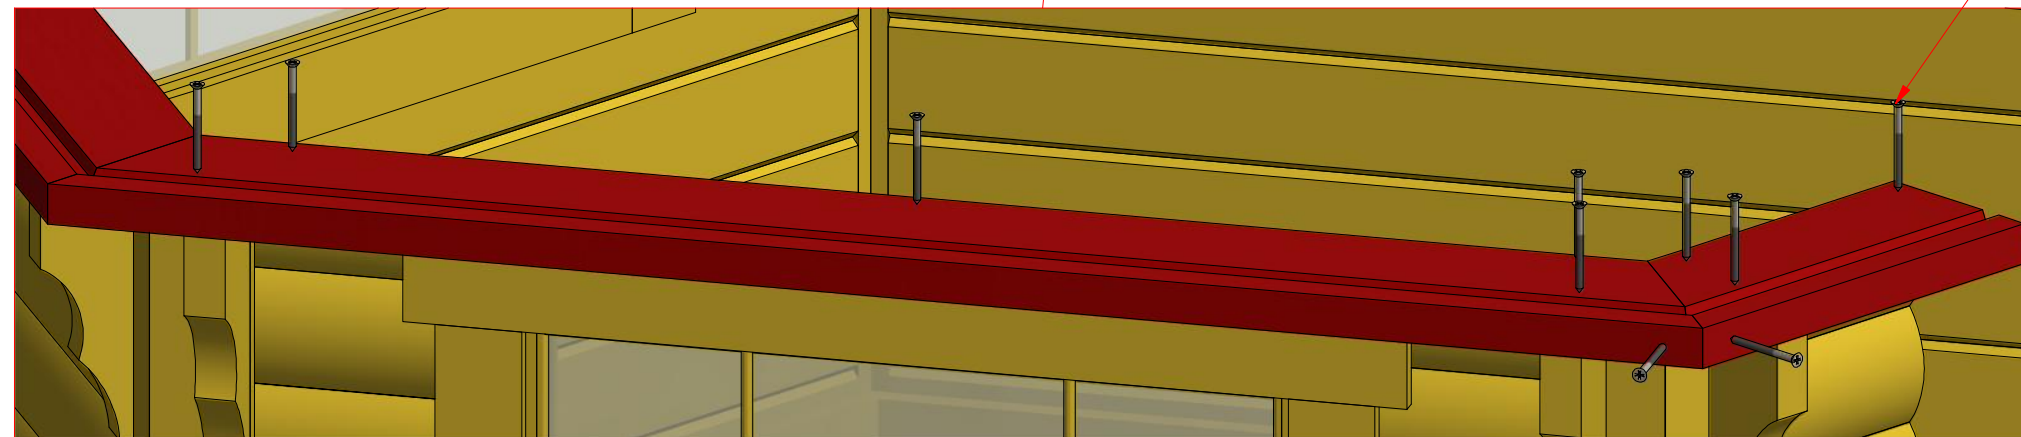

Grill cabin 7.0 m²

Screws

1	S2	4x70	55 pcs