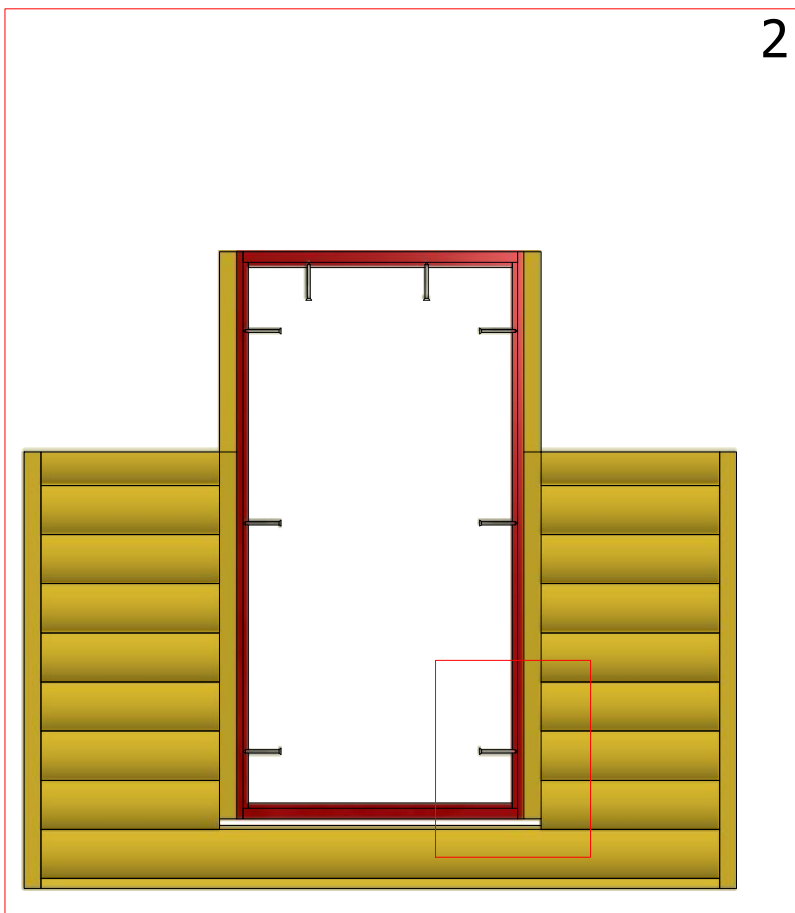

Grill cabin 7.0 m²

Screws

1	S2	4x70	8 pcs

1

2