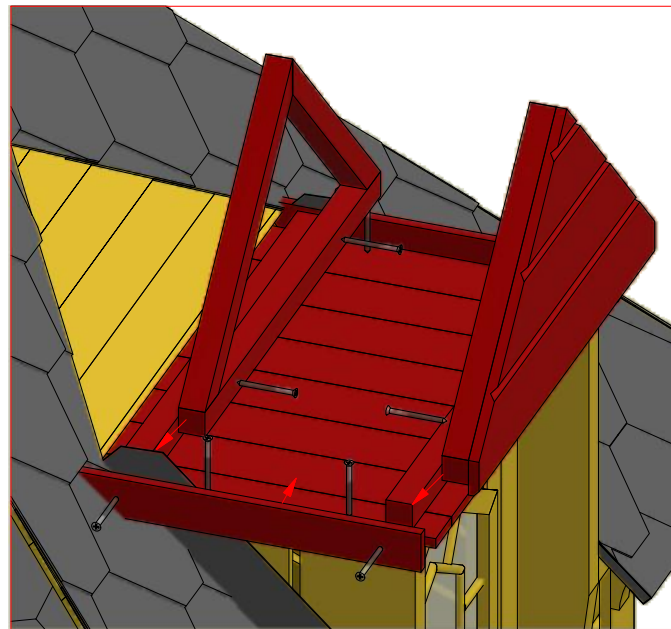

Grill cabin 7.0 m²

Screws

1	S2	4x70	16 pcs