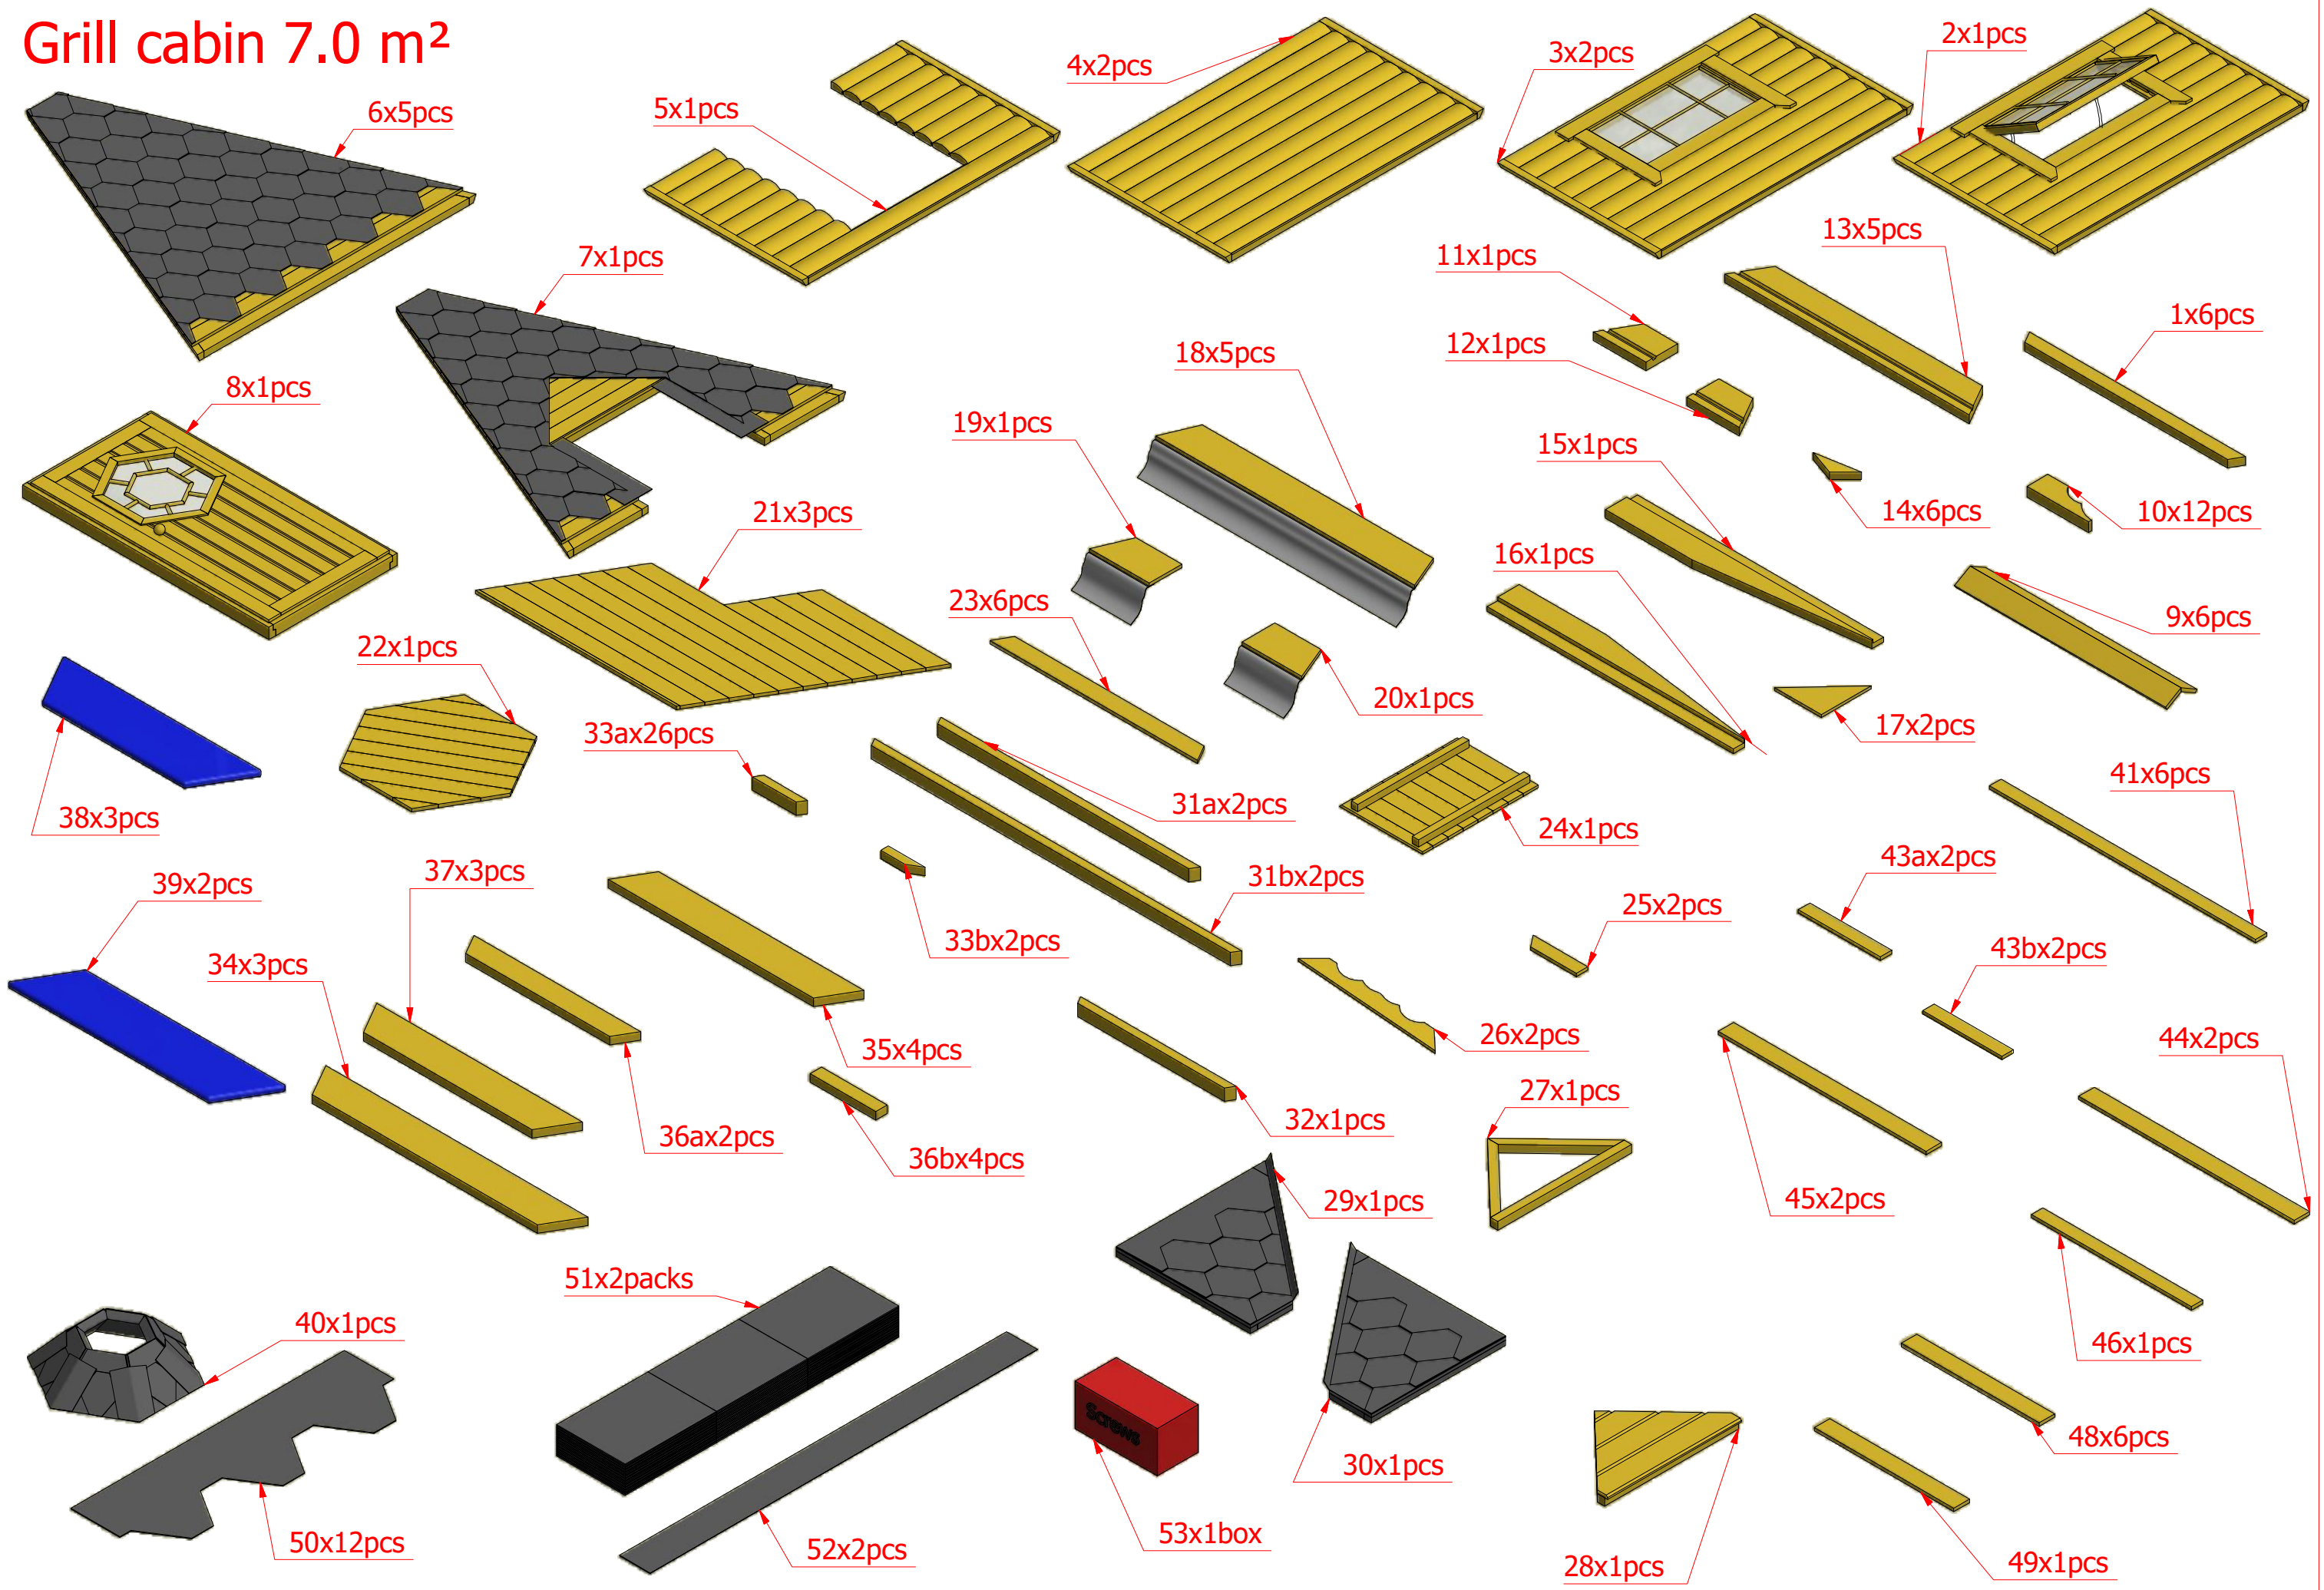

Grill cabin 7.0 m²

Grill cabin 7.0 m²

Grill cabin 7.0 m²

Screws			
1	S1	5x100	12 pcs

1

Grill cabin 7.0 m²

Screws			
1	S2	4x70	36 pcs

2.1