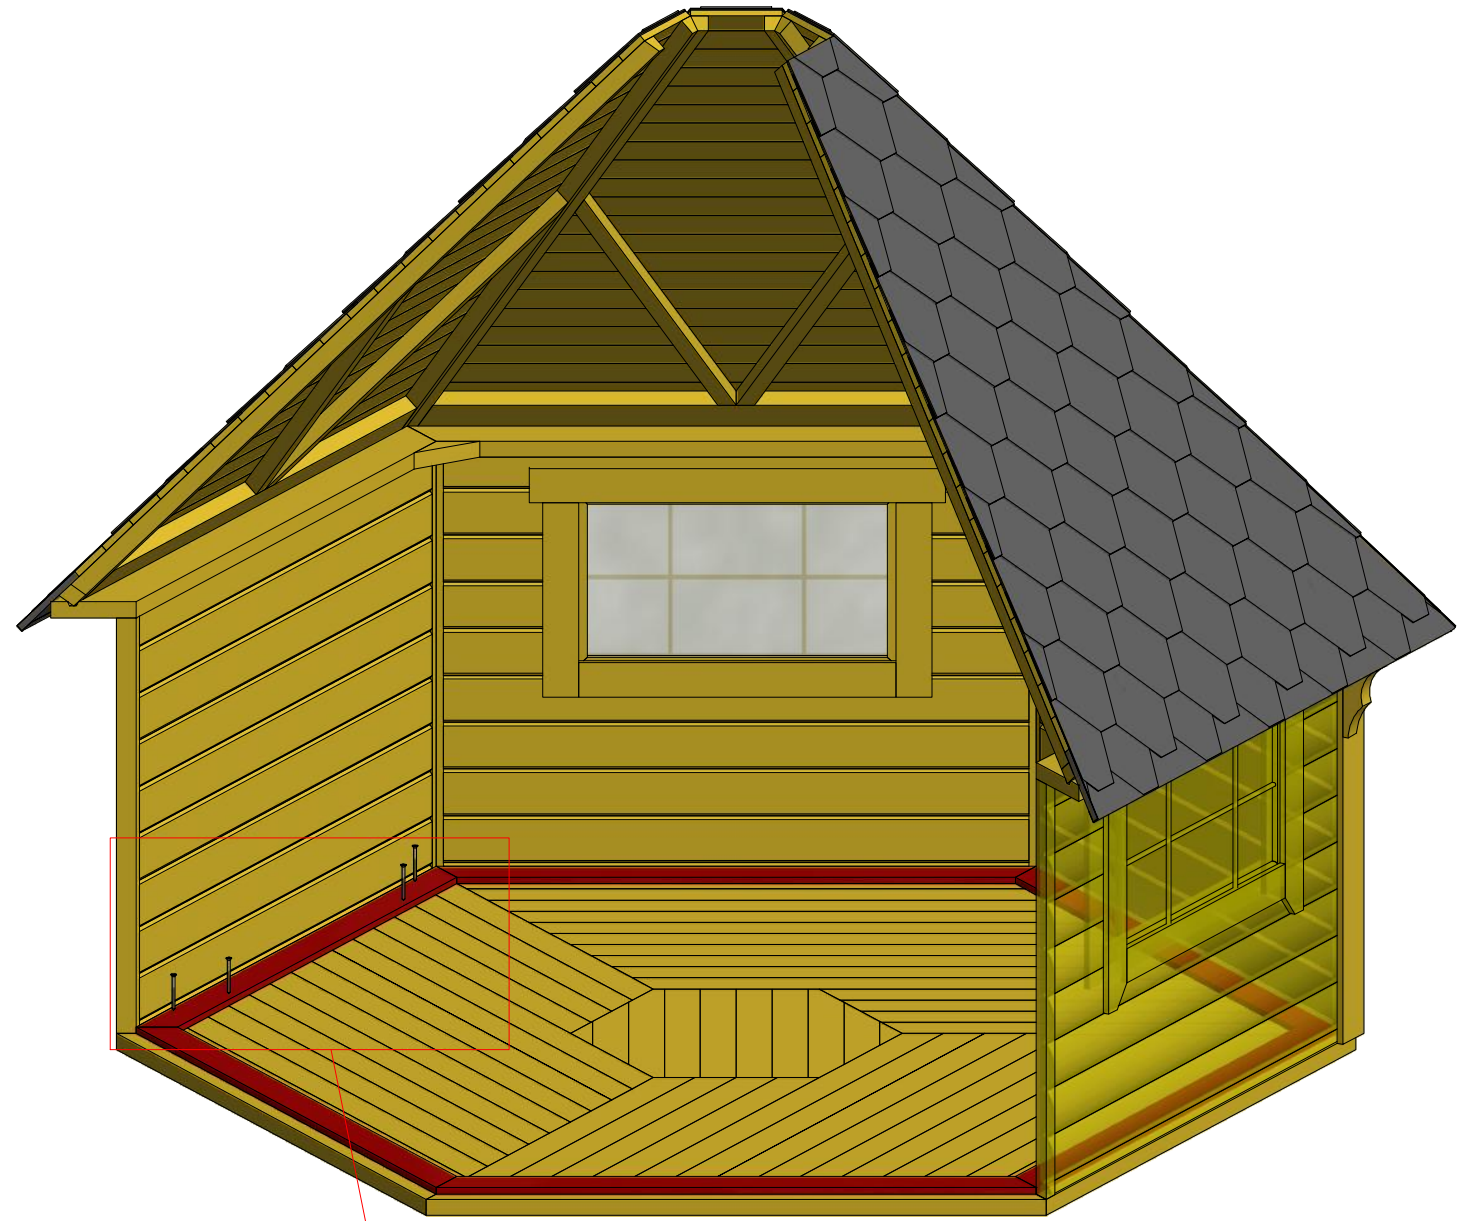

1	S2	4x70	55 pcs

Grill cabin 7.0 m²

Screws			
1	S2	4x70	43 pcs

Grill cabin 7.0 m²

Screws

1	S3	3.5x45	31 pcs
2	V1	2.5x25	

Grill cabin 7.0 m²

Screws			
1	S3	3.5x45	24 pcs