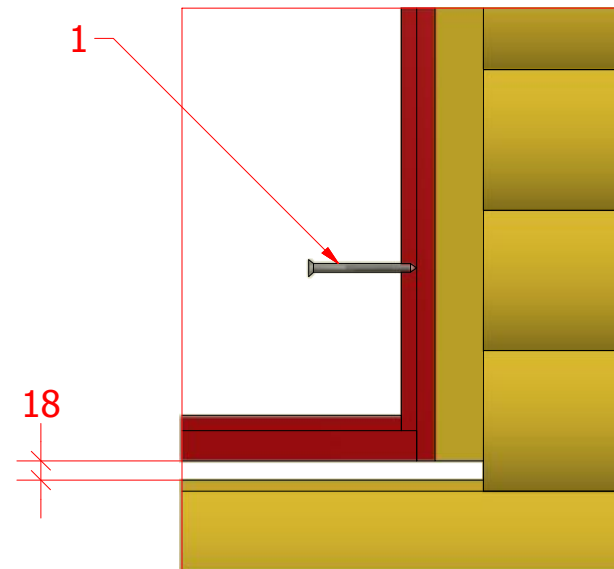

Grill cabin 7.0 m²

Screws

1	S2	4x70	8 pcs

1

2