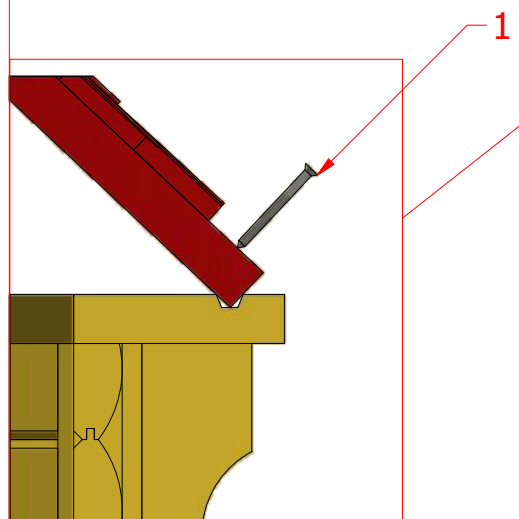

Grill cabin 7.0 m²

Screws			
1	S2	4x70	43 pcs