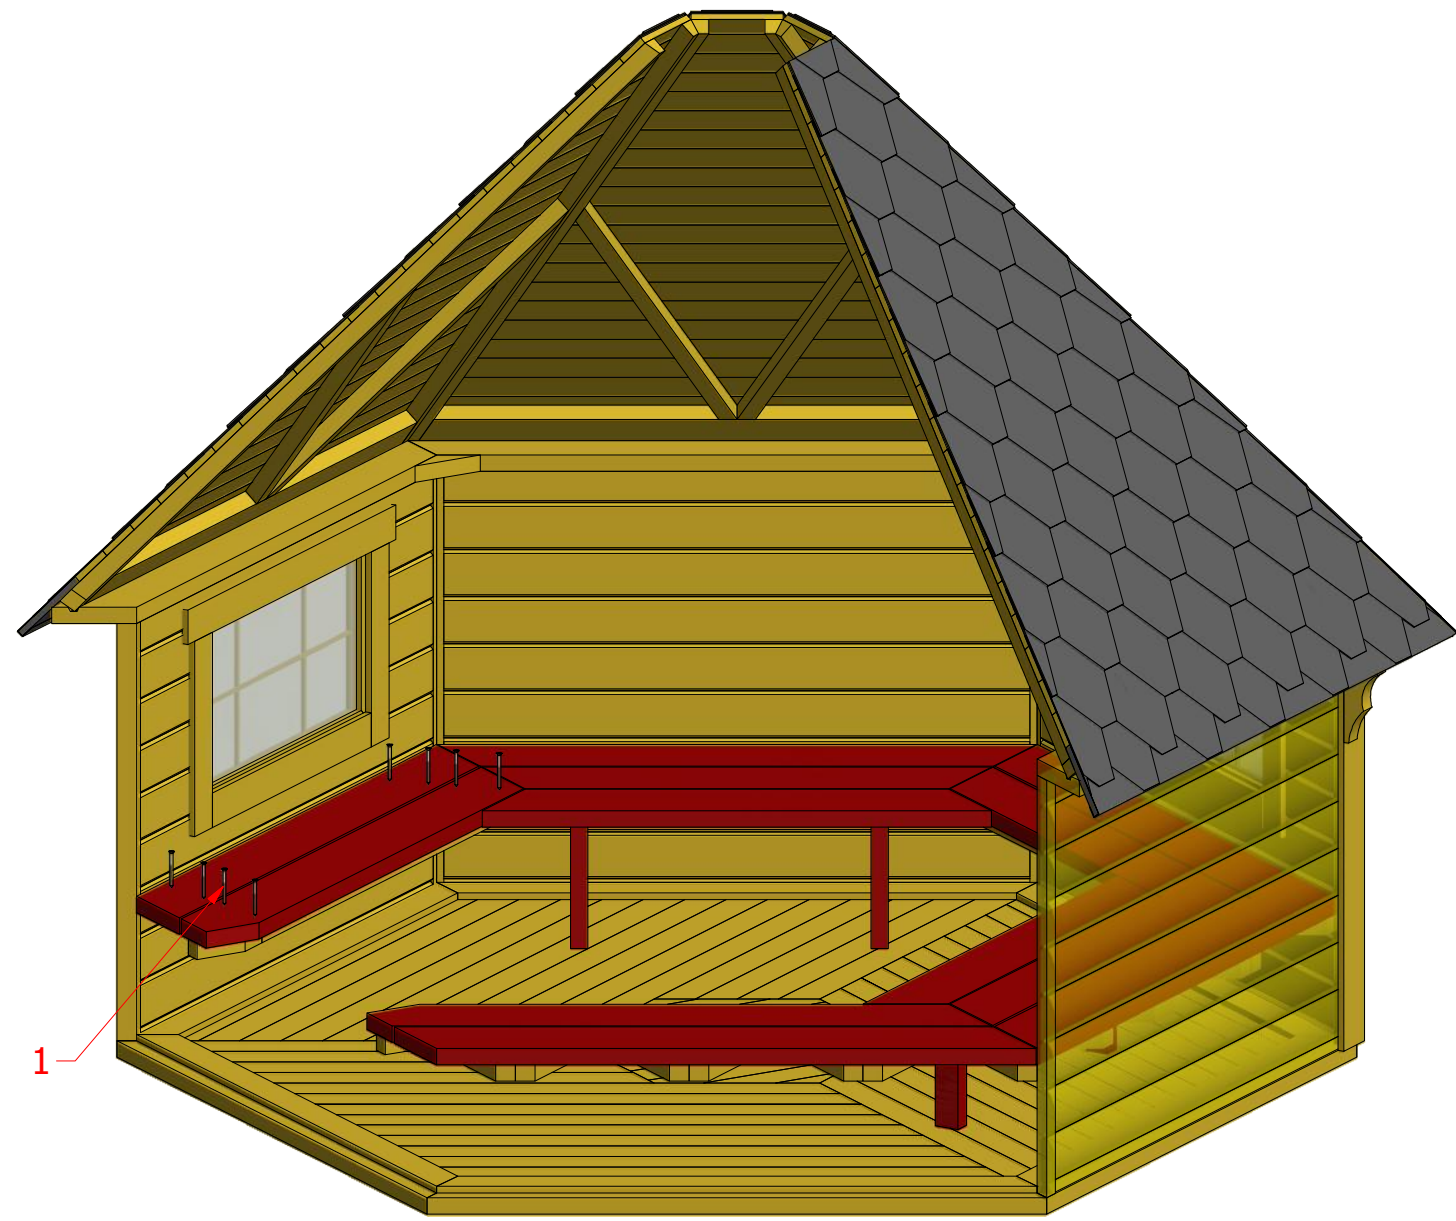

Grill cabin 7.0 m²

Screws

1	S2	4x70	40 pcs
2	S4	3x30	40 pcs