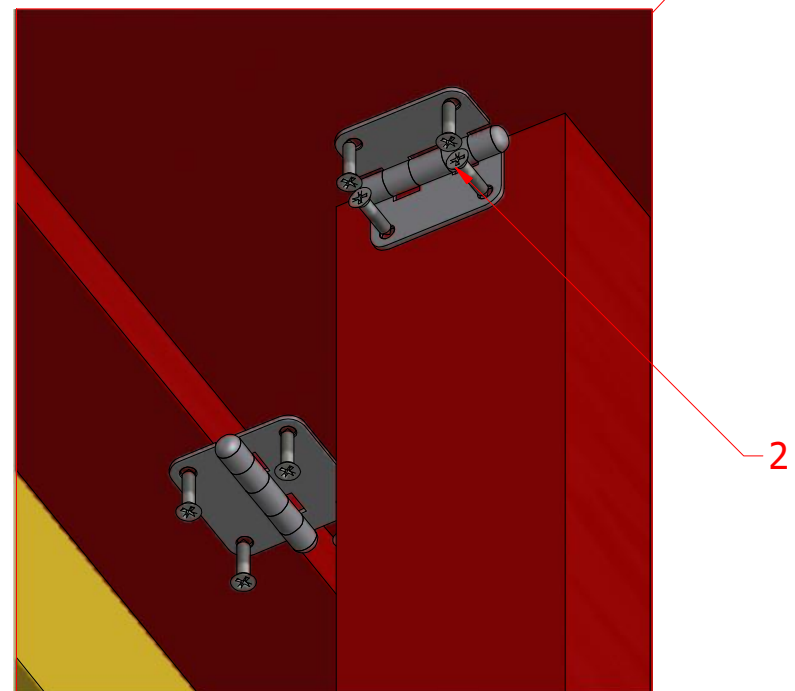

Grill cabin 7.0 m²

Screws

1	S2	4x70	40 pcs
2	S4	3x30	40 pcs