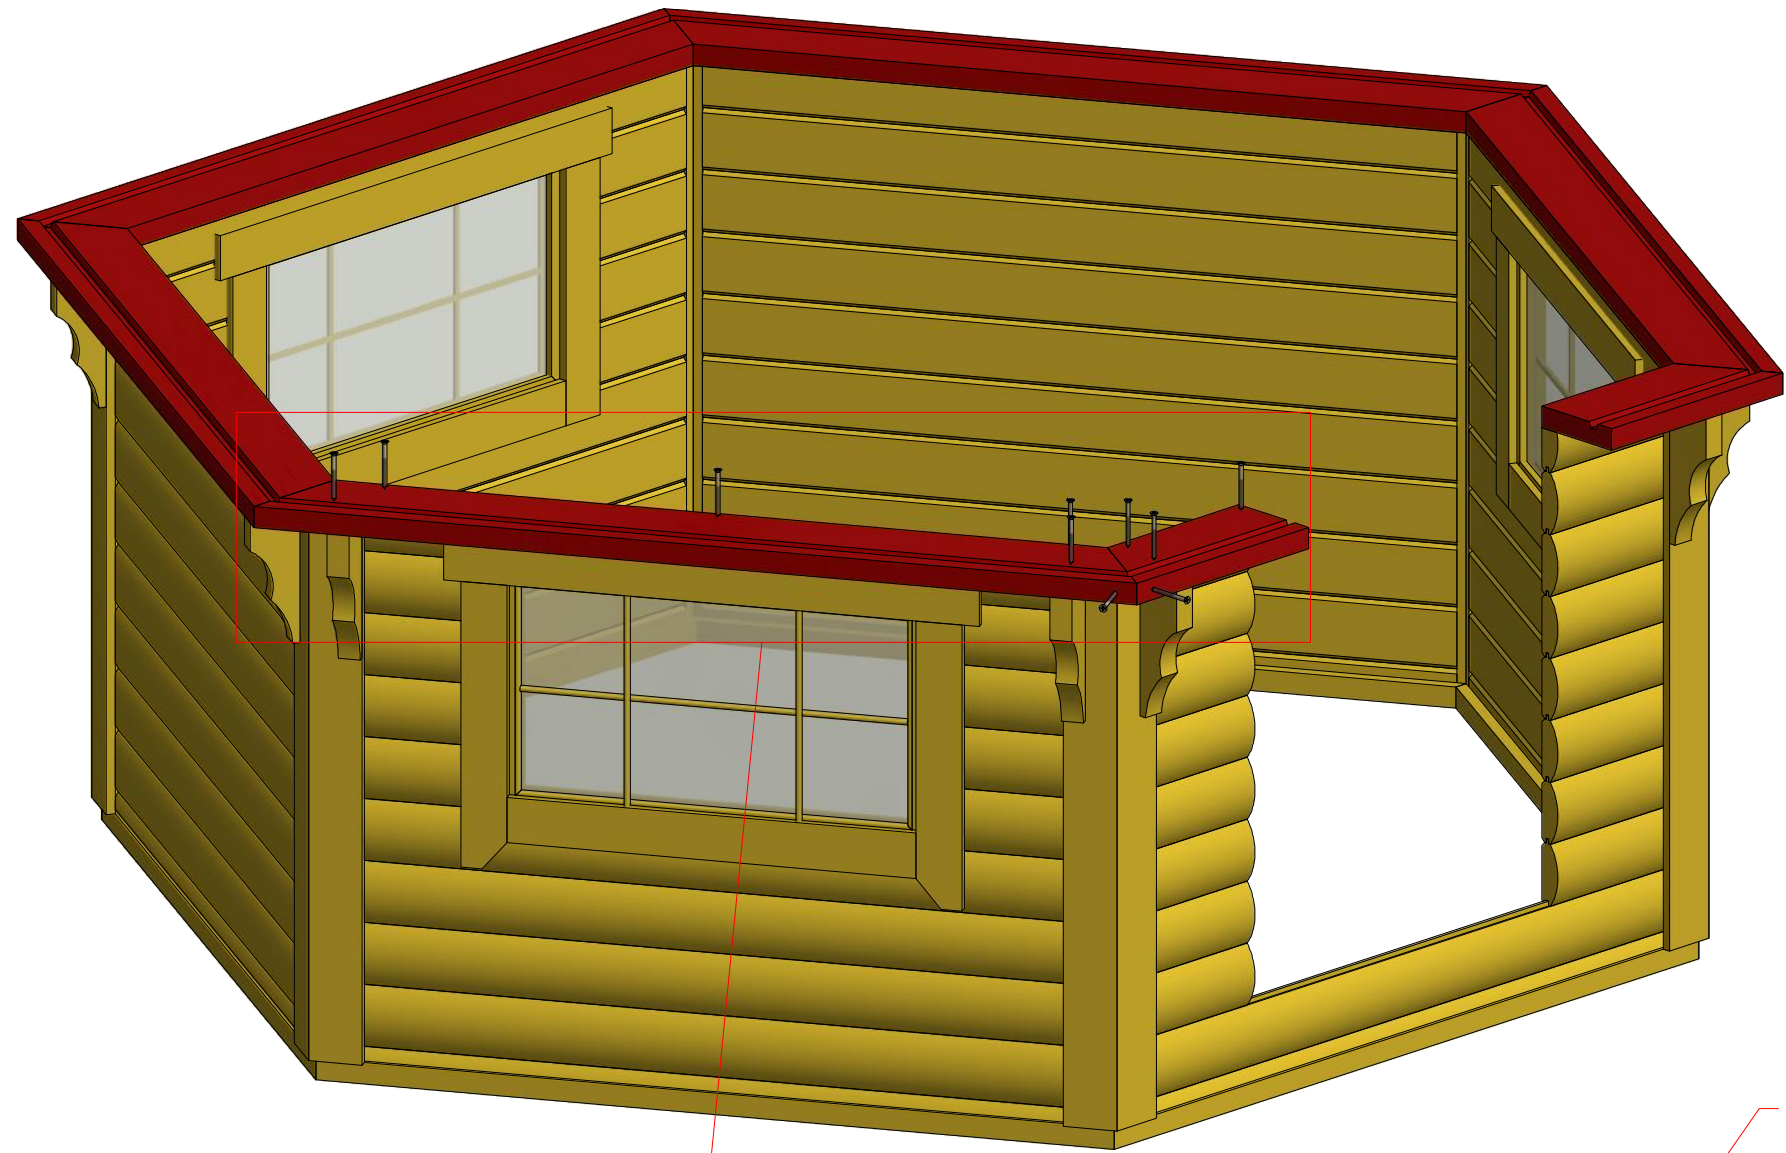

Grill cabin 7.0 m²

Screws

1	S2	4x70	55 pcs