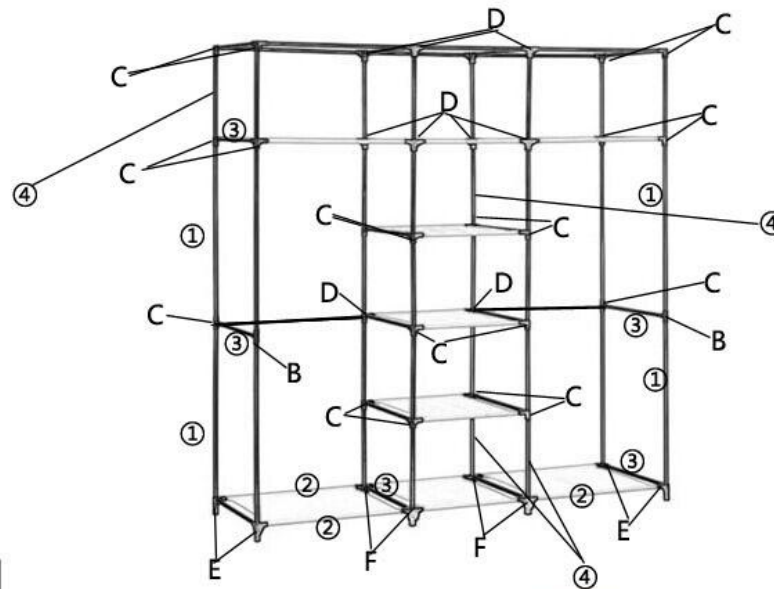

DEAR CUSTOMER,

Thank you for choosing our product. Please read this manual carefully before assembling or using the product, to avoid damage caused by improper use.

Read the manual carefully before assembly the storage.
Available for storing in the living room, bedroom etc
Includes: iron pipes, plastic connector, non-woven

Caution:

1. Do not touch the cutting surface of pipes
2. Make sure that all parts are complete for assembly
3. Assemble the goods under the manual step by step.
4. Small parts

INSTALLATION INSTRUCTIONS					
Number	Cutline	Qty	Number	Cutline	Qty
①	66CM	8	H	47CM	2
B		2	②	47cm	26
C		20	③	40CM	20
D		10	Intelayer	41X44CM	9
E		4	Cover		1
F		4	④	33CM	24

G13000090 : 150X45X175CM