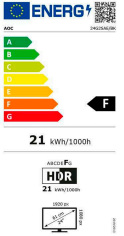

24G2SAE/BK

23.8 inch (60.5 cm) LCD MONITOR

23,8" gaming monitor with 165Hz refresh rate, 1ms MPRT response time and FreeSync Premium

General

Model name	24G2SAE/BK
EAN	4038986199919
Product Line	AOC Gaming
Series	G2 Series
Channel	B2C
Classification	Mainstream
Section	Consumer, Gaming
Gaming style	Shooters, MMORPG, Action, eSports, RTS
Launch date	2021-09-14T22:00:00+00:00
Continent	Europe

Screen

Resolution	1920x1080
Refresh rate	165Hz
Screen size (inch)	23.8 inch
Screen size (cm)	60.5 cm
Flat / Curved	Flat
Backlight	WLED
Panel Type	VA
Aspect ratio	16:9
Display Colours	16.7 Million
sRGB Coverage (%) (CIE 1931)	12595
Scanning Frequency	VGA/HDMI1.4 : 30 -160KHz (H) DP1.2 : 30 -200KHz (H) VGA/HDMI1.4 :48-144Hz (V) DP1.2:48-165Hz (V)
Response time (GtG)	4 ms
Response Time (MPRT)	1 ms
Contrast (static)	3000:1
Brightness (typical)	350 cd/m ²
Viewing angle (CR10)	178/178 °
Hard Glass	Antiglare
OSD languages	EN, FR , ES, PT, DE, IT, NL, SE, FI, PL ,CZ, RU, KR, CN (T), CN (S), JP

Exterior

Monitor colour	Black Red
Bezel Type	Frameless
Removable Stand	✓

Ergonomics

Vesa Wallmount	100x100
----------------	---------

Connectivity and Multimedia

Signal Input	HDMI 1.4 x 2, DisplayPort 1.2 x 1
--------------	-----------------------------------

Sustainability

HF	✓
----	---

Power / Environmental

Power Consumption On	22W
Power Consumption Standby	0.3W watt
Power Consumption Off	0.3W watt

Approbations / Regulations

CE	✓
FCC	✓
EAC	✓
ISO 9241-307 class I	✓