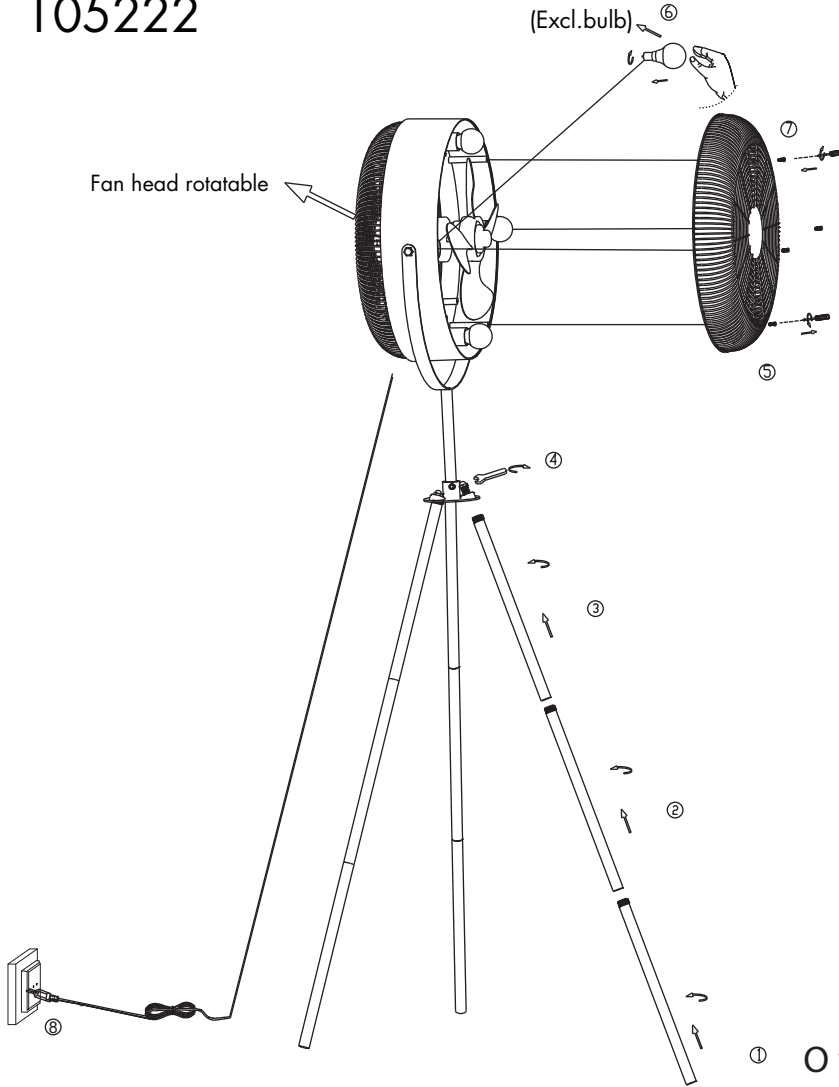

INSTRUCTION MANUAL

Kim Fan 4 Black Gold Tripod 105222

2 x AAA 1.5V