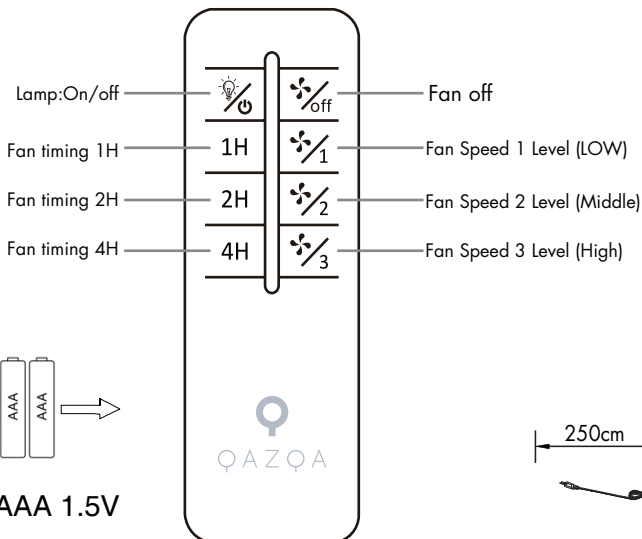

INSTRUCTION MANUAL

Kim Fan 4 Black Gold Tripod 105222

2 x AAA 1.5V