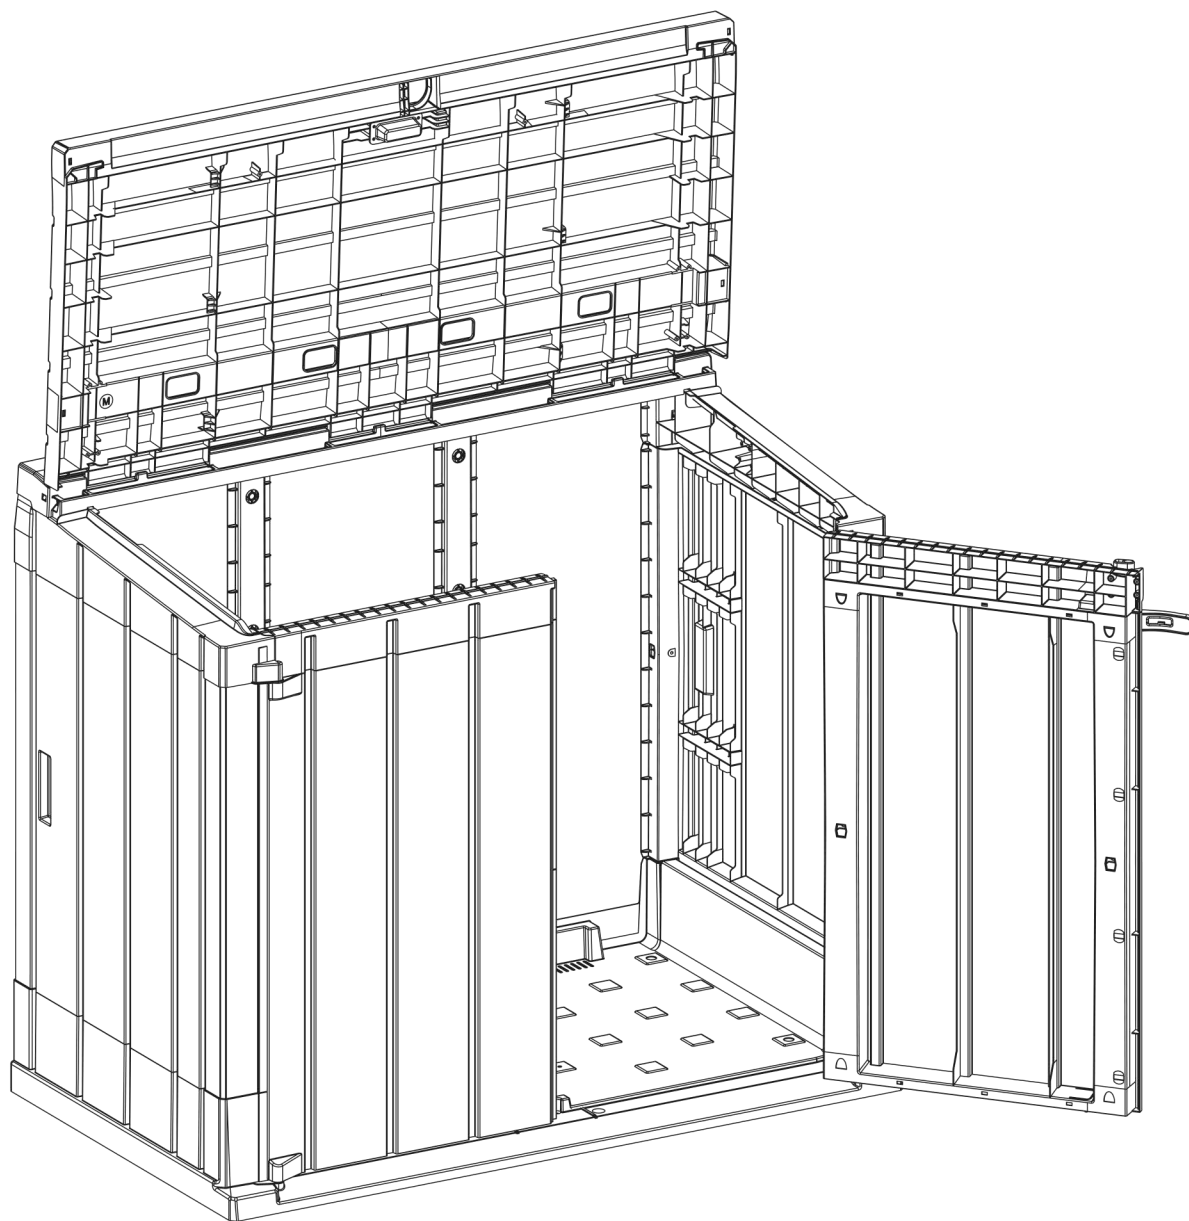

STORER LIGHT

Art. 087 cm 129,5x74,5x111h | in 51x29,3x43,7h

A

PZ / PCS 1

B

PZ / PCS 2

D

PZ / PCS 1