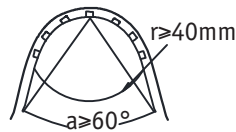

Safety Instructions
Nr. 7, 10