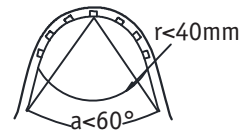

A1 A2

Safety Instructions
Nr. 7, 10