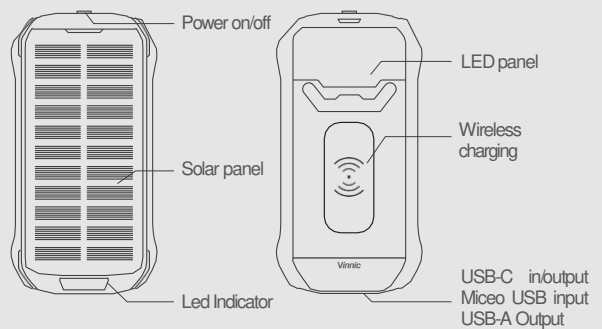

Weight

580 g

PACKAGING INCULDED

- ⊙ SACA PEAK
- ⊙ Charging Cable

SKU

10,000 mAh
20,000 mAh

VPSPB-HLWC10
VPSPB-HLWC20