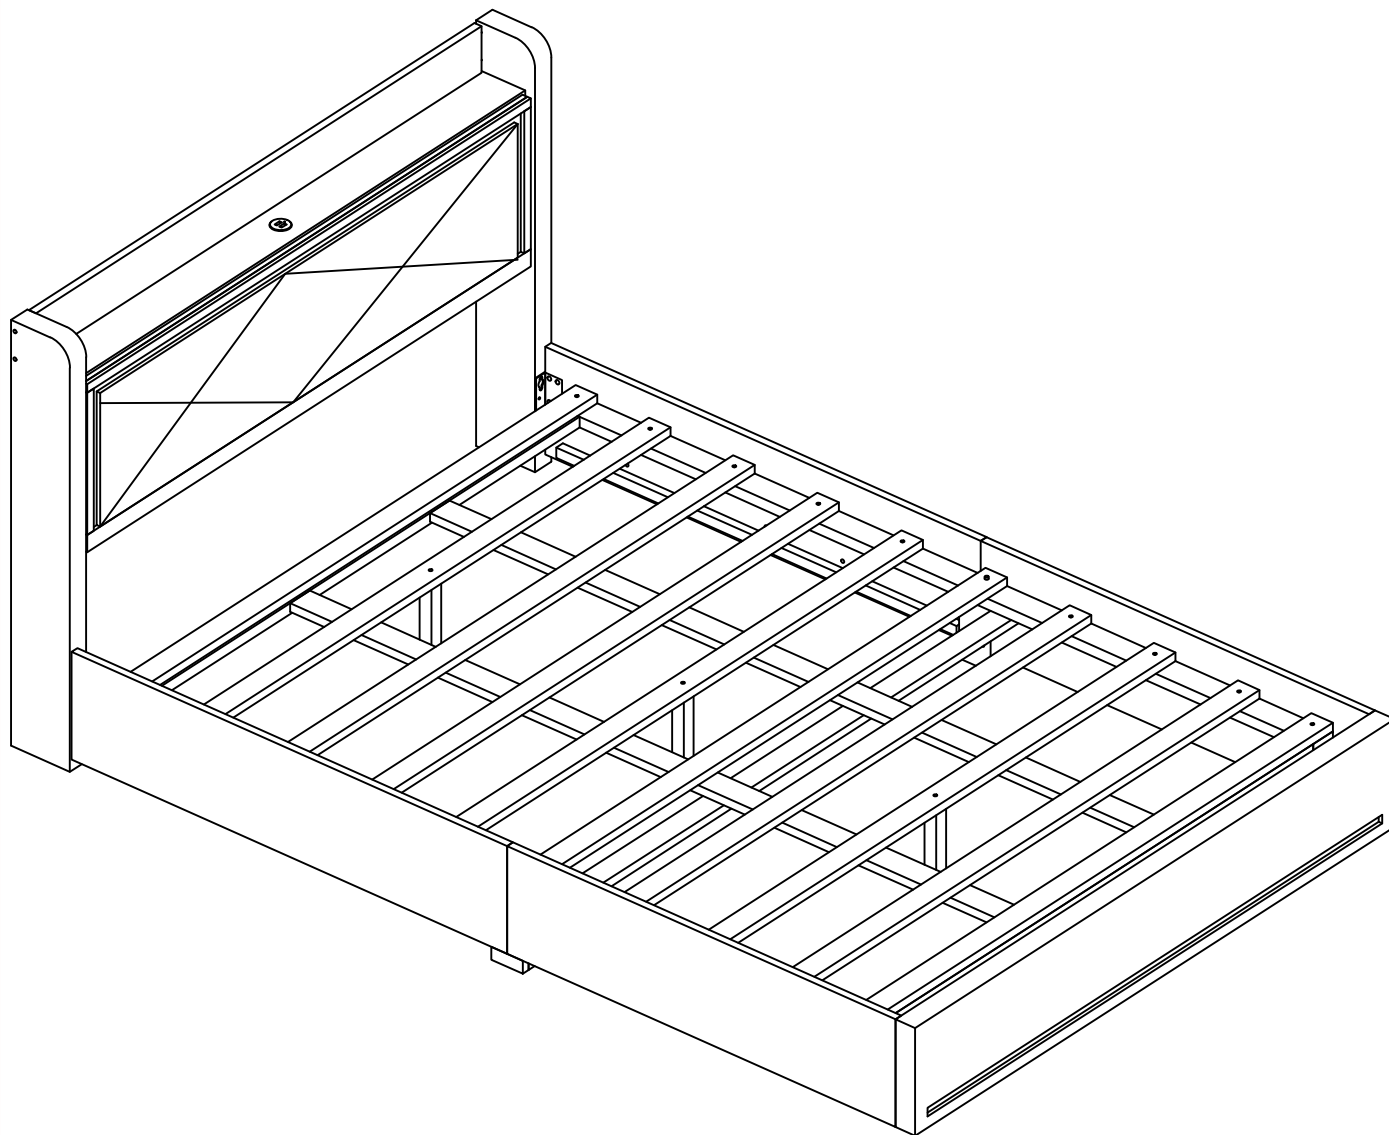

ASSEMBLY INSTRUCTION

SKU CODE : WF530457 - 530458 - 530459

Part List(WF530457)

E1

Legs HB -1pcs

E2

Legs HB -1pcs

G1

Side Rails-1pcs

G2

Side Rails-1pcs

H1

Side Rails-1pcs

H2

Side Rails-1pcs

K