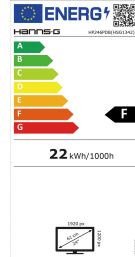

HP 246 PDB

60,96 cm / 24" Diagonale
LED Backlight – Format 16:10

- 24" 16:10 LED Backlight Monitor
- 1920 x 1200 WUXGA Auflösung
- 178° / 178° Ultraweiter Betrachtungswinkel
- Eingänge: Display Port + HDMI
- Daisy Chain, DP Ausgang
- Picture In Picture / Picture by Picture
- USB 3.0 HUB, 1 Vor - 4 Nachgeschaltet
- Eingebaute Stereolautsprecher
- Neigbar und Wandmontage (VESA) möglich
- Multifunktionaler höhenverstellbarer Fuß
- Schwenkfunktion (Pivot 90° Rotation) und drehbar
- Niedriger Energieverbrauch
- Low Blue Light Modus
- Flimmerfrei