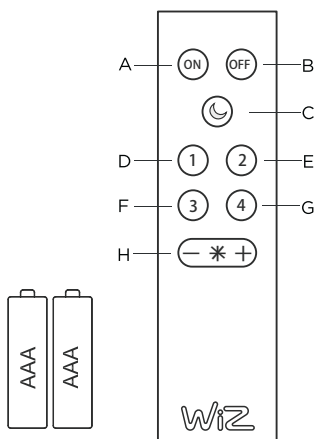

- A. ON
- B. OFF
- C. Night light
- D. Favorite light mode 1
- E. Favorite light mode 2
- F. Favorite light mode 3
- G. Favorite light mode 4
- H. Brightness adjustment