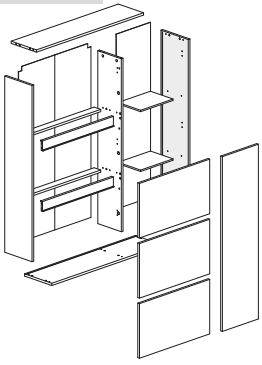

Cod.	Qt.	Dimensions (mm)	Item Code	Box
1	1	1237x254x16	XP_COEASFI1	1/2
2	1	1237x254x16	XP_COEASFI3	1/2
3	1	1031x254x16	XP_CTEASBM2	2/2
4	1	998x235x16	XP_CTEASKP2	2/2
5	1	1208x219x16	XP_CTEASTR3	2/2
6	2	660x61x16	XP_CTEASFA3	1/2
7	2	660x22x70	XP_CTEASFA1-1	2/2
8	2	321x210x10	XP_CTEASRP1	1/2
9	1	1228x674x3	XP_SCEAS02	2/2
10	1	1228x337x3	XP_SCEAS03	2/2
11	3	654x383x16	XP_COEASAR1	1/2
12	1	1227x335x16	XP_COEASAA1	2/2
13	6	646x140x10	XP_CTEASFA2	1/2
14	3	646x90x10	XP_CTEASFA1	1/2

1

4

2

3

4

5

6

7