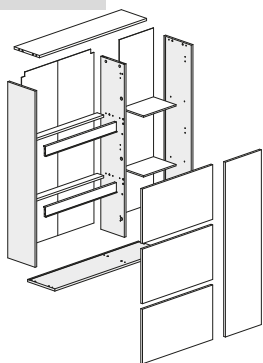

Cod.	Qt.	Dimensions (mm)	Item Code	Box
1	1	1237x254x16	XP_COEASFI1	1/2
2	1	1237x254x16	XP_COEASFI3	1/2
3	1	1031x254x16	XP_CTEASBM2	2/2
4	1	998x235x16	XP_CTEASKP2	2/2
5	1	1208x219x16	XP_CTEASTR3	2/2
6	2	660x61x16	XP_CTEASFA3	1/2
7	2	660x22x70	XP_CTEASFA1-1	2/2
8	2	321x210x10	XP_CTEASRP1	1/2
9	1	1228x674x3	XP_SCEAS02	2/2
10	1	1228x337x3	XP_SCEAS03	2/2
11	3	654x383x16	XP_COEASAR1	1/2
12	1	1227x335x16	XP_COEASAA1	2/2
13	6	646x140x10	XP_CTEASFA2	1/2
14	3	646x90x10	XP_CTEASFA1	1/2

8

9

10

11

12

13

14

15