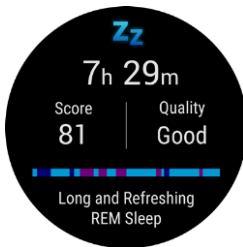

SCREENSHOTS

Health Snapshot

Krafttraining

Body Battery

Sleep Score

HIIT

Garmin Pay

Smart Notifications