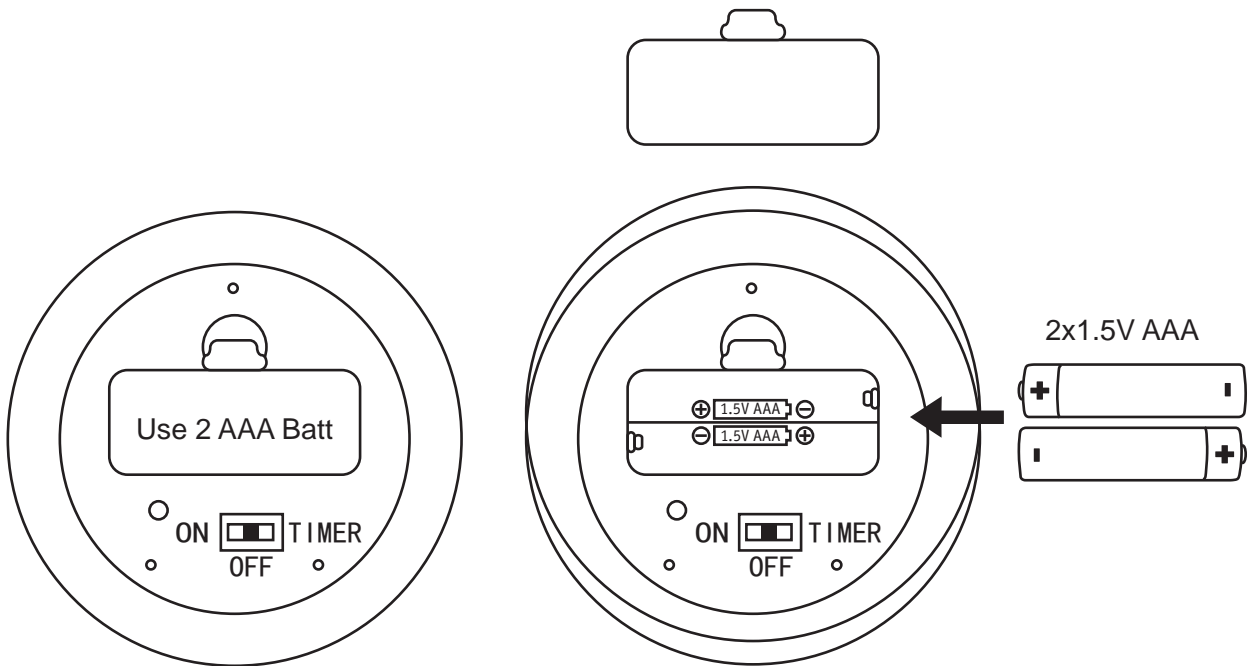

Technische Daten

| | |
|-------------|--------------------|
| Batterietyp | 2xAAA/1,5V (Micro) |
| Dimmbar | Nein |
| Spannung | DC2x1.5V V |
| IP Schutz | IP20 |

Leuchtmitteldaten

| | |
|------------------------|-------------------|
| Sockel/Fassung | E27 |
| Bestückung | 0,8 W |
| Anzahl Bestückung | 1x |
| Anzahl Brennstellen | 1 |
| Bestückung | incl. 1x0,8 W |
| Nennlichtstrom | 30 lm |
| Farbtemperatur Bereich | 2.700 K |
| Leuchtmittleigenschaft | ohne Leuchtmittel |

BATTERY INSTALLATION

Open battery compartment door on lamp base

Insert "AAA" alkaline batteries (not included).

Ensure correct polarity, replace and close door pushing back into place to lock.

OPERATION

Slide switch to "ON" position to turn the lamp on.

Slide switch to "OFF" position to turn the lamp off.

Slide switch to "TIMER" position to to set the lamp with 6 hours timer function.

The input voltage of the used led bulb is DC3V!
Please don't use the bulb with 230V input voltage!