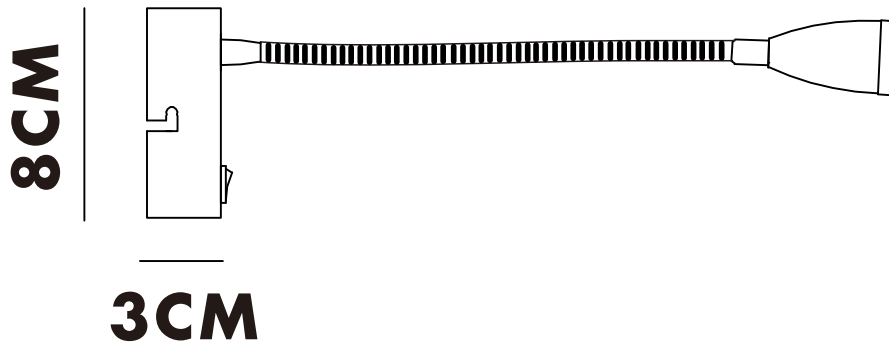

INSTRUCTION MANUAL

220-240V~
50Hz

Unchangeable
LED 1x3W
3000K
CRI>70
30000H

Flex WL

Overall size:

26CM

140	LM
3	W
3000	K
>70	CRI
30000	H