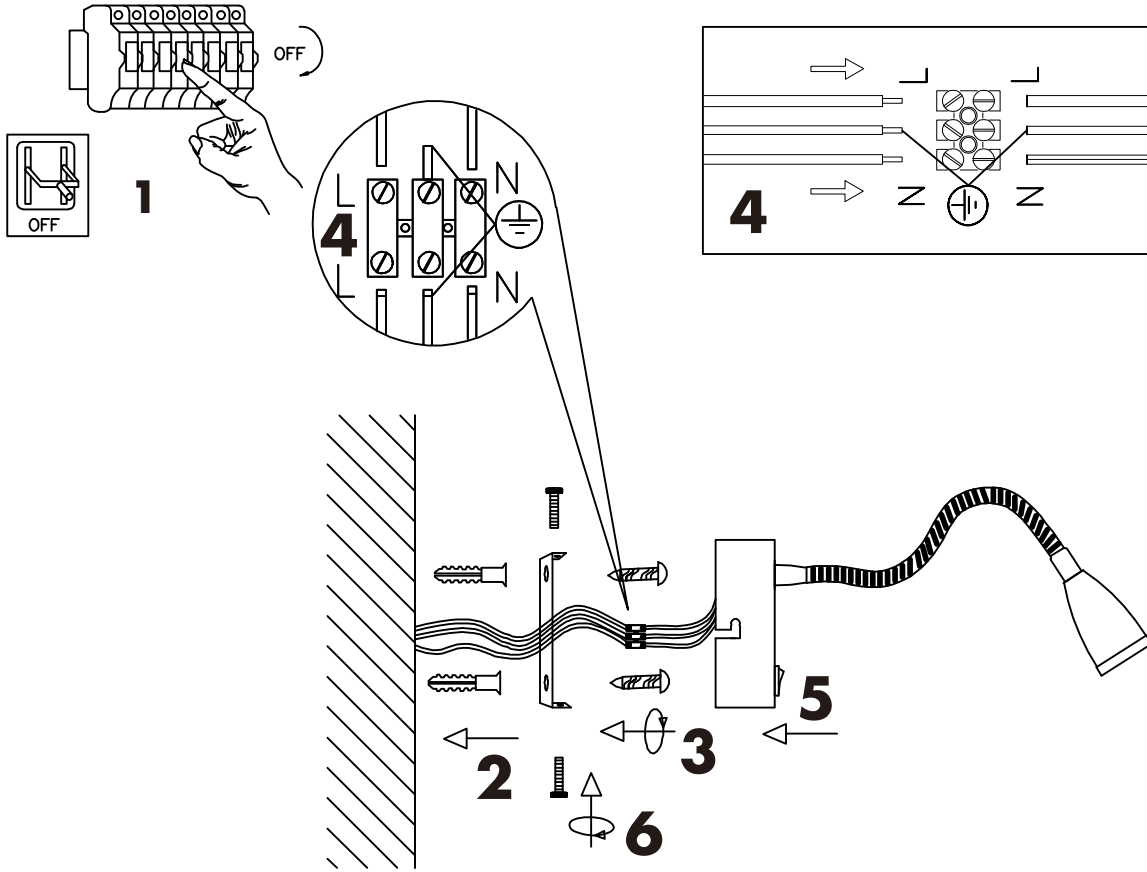

INSTRUCTION MANUAL

220-240V~
50Hz

Unchangeable
LED 1x3W
3000K
CRI>70
30000H

Flex WL

Overall size:

26CM

140	LM
3	W
3000	K
>70	CRI
30000	H