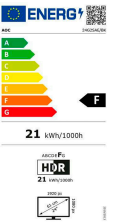

## 24G2SAE/BK

23.8 inch (60.5 cm) LCD MONITOR

23,8" gaming monitor with 165Hz refresh rate, 1ms MPRT response time and FreeSync Premium

### Screen

Resolution	1920x1080
Refresh rate	165Hz
Screen size (inch)	23.8 inch
Screen size (cm)	60.5 cm
Flat / Curved	Flat
Backlight	WLED
Panel Type	VA
Aspect ratio	16:9
Display Colours	16.7 Million
sRGB Coverage (%) (CIE 1931)	12595
Scanning Frequency	VGA/HDMI1.4 : 30 -160KHz (H) DP1.2 : 30 -200KHz (H) VGA/HDMI1.4 :48-144Hz (V) DP1.2:48-165Hz (V)
Response time (GtG)	4 ms
Response Time (MPRT)	1 ms
Contrast (static)	3000:1
Brightness (typical)	350 cd/m <sup>2</sup>
Viewing angle (CR10)	178/178 °
Hard Glass	Antiglare
OSD languages	EN, FR , ES, PT, DE, IT, NL, SE, FI, PL ,CZ, RU, KR, CN (T), CN (S), JP