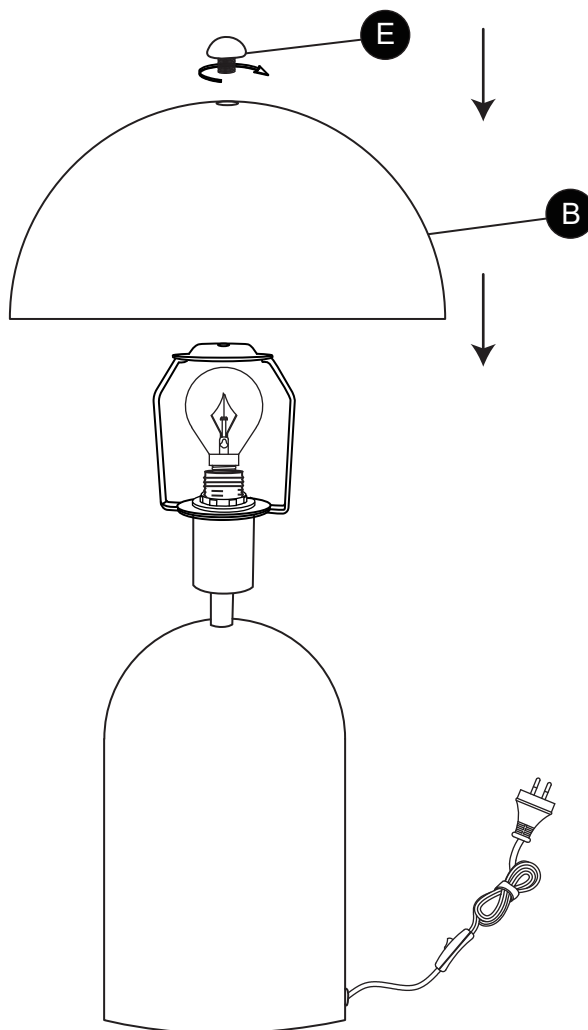

3

4

Specification

Model	405241/405242/405243
Recommended Bulb	E14(bulb not included)
Power Rating	Max 40W
Input	AC220-240V, 50-60Hz
Degree of Protection	IP20

Warning

- Read the instructions before using the lamp. Only let people who have read the instructions work with it.
- Children should be supervised to ensure that they do not play with the product.
- Before use, ensure device and accessories are not damaged. Carefully remove all parts from the box and remove all plastic coverings. Check cord and plug for damage.
- Do not use the product for purposes other than its intended use. Do not disassemble or attempt to repair the product. There is a danger of electric shock and this will void any warranty.
- To ensure long lifetime keep the lamp away from damp, hot or corrosive environments.
- Use it with appropriate voltage. Do not use if exceed the voltage.
- Do not touch electrical appliances with wet hands and keep it away from fluids.
- Please cut off the power when the device is not used