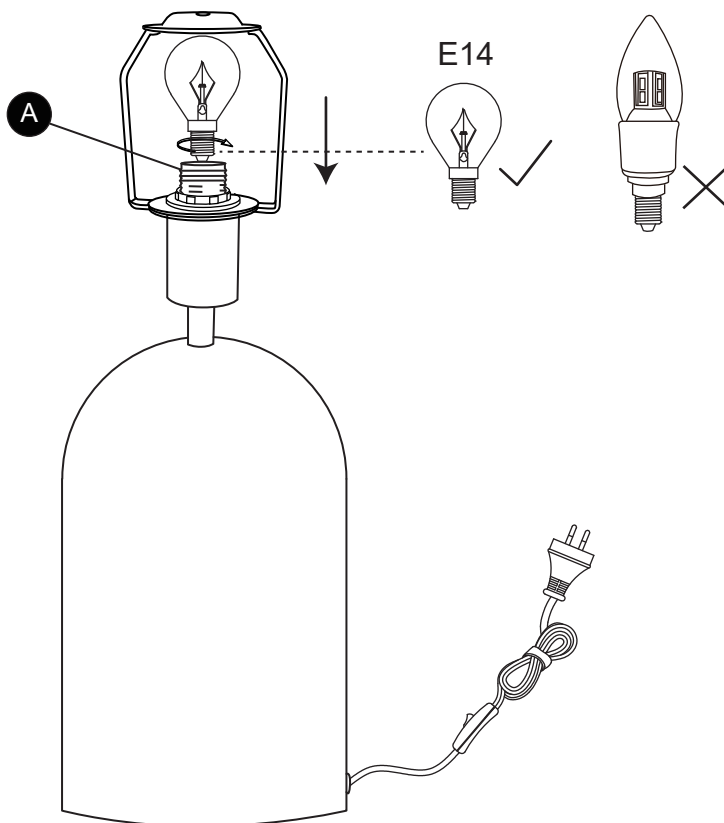

3

4

Specification

Model	405241/405242/405243
Recommended Bulb	E14(bulb not included)
Power Rating	Max 40W
Input	AC220-240V, 50-60Hz
Degree of Protection	IP20

Warning

- Read the instructions before using the lamp. Only let people who have read the instructions work with it.
- Children should be supervised to ensure that they do not play with the product.
- Before use, ensure device and accessories are not damaged. Carefully remove all parts from the box and remove all plastic coverings. Check cord and plug for damage.
- Do not use the product for purposes other than its intended use. Do not disassemble or attempt to repair the product. There is a danger of electric shock and this will void any warranty.
- To ensure long lifetime keep the lamp away from damp, hot or corrosive environments.
- Use it with appropriate voltage. Do not use if exceed the voltage.
- Do not touch electrical appliances with wet hands and keep it away from fluids.
- Please cut off the power when the device is not used