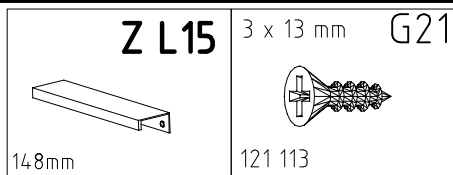

made by
 WIMEX Wohnbedarf/ Import Export Handels GmbH/ Postfach 14.07/ 49112 Georgsmarienhütte/ Germany

980304

1

2

Z L90

900mm

3 x 13 mm G21

121 113