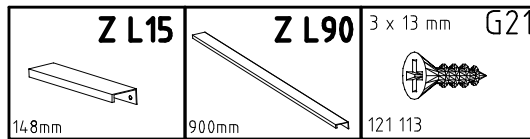

made by
 WIMEX Wohnbedarf/ Import Export Handels GmbH/ Postfach 14.07/ 49112 Georgsmarienhütte/ Germany

980304

1

2

Z L90

900mm

3 x 13 mm G21

121 113