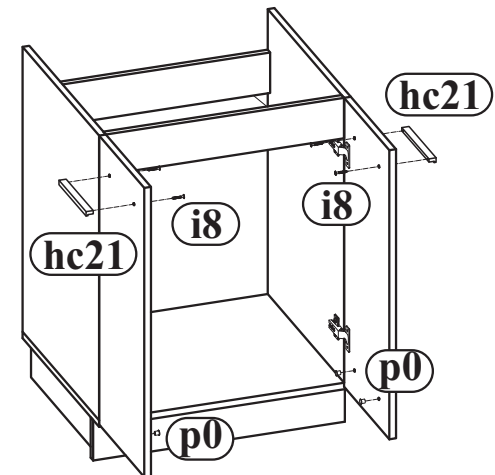

**FOX SILVER,
FOX SILVER LUX,
FOX PLATINUM**