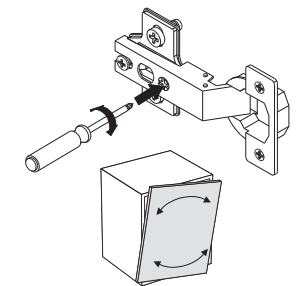

**FOX SILVER,
FOX SILVER LUX,
FOX PLATINUM**