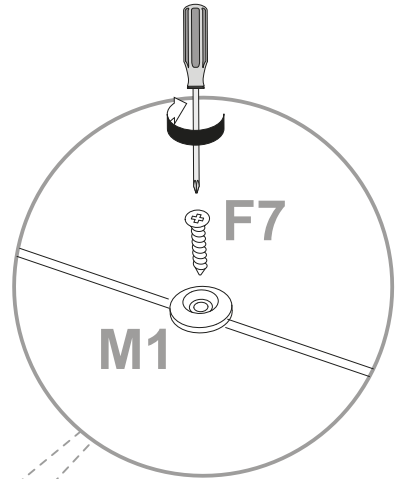

Cod.	Qt.	Dimensions (mm)	Item Code	Box
1	1	1237x254x16	XP_COEASFI2	1/2
2	1	1237x254x16	XP_COEASFI3	1/2
3	1	1688x254x16	XP_CTEASBM3	2/2
4	1	1655x235x16	XP_CTEASKP3	2/2
5	1	1208x219x16	XP_CTEASTR3	2/2
6	1	1208x219x16	XP_CTEASTR2	2/2
7	4	660x61x16	XP_CTEASFA3	2/2
8	4	660x22x70	XP_CTEASFA1-1	2/2
9	2	302x210x10	XP_CTEASRP2	2/2
10	2	1228x674x3	XP_SCEAS02	2/2
11	1	1228x319x3	XP_SCEAS01	2/2
12	6	654x383x16	XP_COEASAR1	1/2
13	1	1227x335x16	XP_COEASAA1	2/2
14	12	646x140x10	XP_CTEASFA2	1/2
15	6	646x90x10	XP_CTEASFA1	1/2

9

10

11

12

13

14

15

16

24

25

26

Ø3,5x16mm n.6

Ø10 n.2

27

28