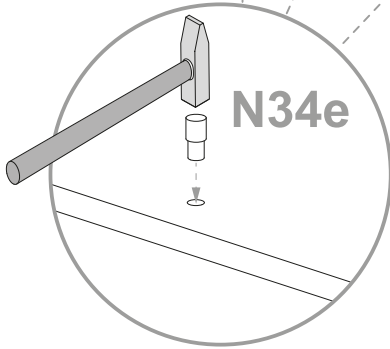

Cod.	Qt.	Dimensions (mm)	Item Code	Box
1	1	1237x254x16	XP_COEASFI2	1/2
2	1	1237x254x16	XP_COEASFI3	1/2
3	1	1688x254x16	XP_CTEASBM3	2/2
4	1	1655x235x16	XP_CTEASKP3	2/2
5	1	1208x219x16	XP_CTEASTR3	2/2
6	1	1208x219x16	XP_CTEASTR2	2/2
7	4	660x61x16	XP_CTEASFA3	2/2
8	4	660x22x70	XP_CTEASFA1-1	2/2
9	2	302x210x10	XP_CTEASRP2	2/2
10	2	1228x674x3	XP_SCEAS02	2/2
11	1	1228x319x3	XP_SCEAS01	2/2
12	6	654x383x16	XP_COEASAR1	1/2
13	1	1227x335x16	XP_COEASAA1	2/2
14	12	646x140x10	XP_CTEASFA2	1/2
15	6	646x90x10	XP_CTEASFA1	1/2

1

2

3

4

5

6

7

8

9

10

11

12

13

14

15

16