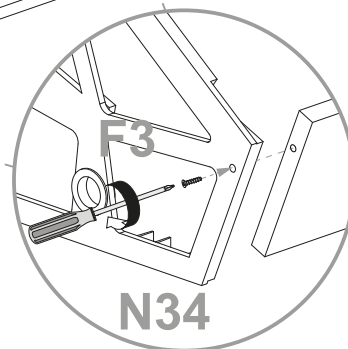

Cod.	Qt.	Dimensions (mm)	Item Code	Box
1	1	1237x254x16	XP_COEASFI2	1/2
2	1	1237x254x16	XP_COEASFI3	1/2
3	1	1688x254x16	XP_CTEASBM3	2/2
4	1	1655x235x16	XP_CTEASKP3	2/2
5	1	1208x219x16	XP_CTEASTR3	2/2
6	1	1208x219x16	XP_CTEASTR2	2/2
7	4	660x61x16	XP_CTEASFA3	2/2
8	4	660x22x70	XP_CTEASFA1-1	2/2
9	2	302x210x10	XP_CTEASRP2	2/2
10	2	1228x674x3	XP_SCEAS02	2/2
11	1	1228x319x3	XP_SCEAS01	2/2
12	6	654x383x16	XP_COEASAR1	1/2
13	1	1227x335x16	XP_COEASAA1	2/2
14	12	646x140x10	XP_CTEASFA2	1/2
15	6	646x90x10	XP_CTEASFA1	1/2

17

18

19

1

20

21

22

23

24

25

26

Ø3,5x16mm n.6

Ø10 n.2

27

28