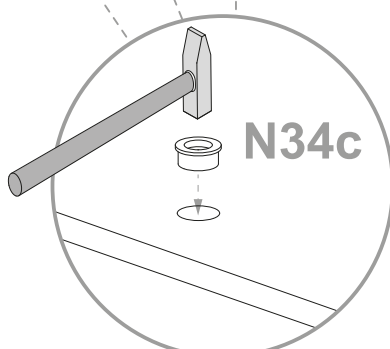

Cod.	Qt.	Dimensions (mm)	Item Code	Box
1	1	1237x254x16	XP_COEASFI2	1/2
2	1	1237x254x16	XP_COEASFI3	1/2
3	1	1688x254x16	XP_CTEASBM3	2/2
4	1	1655x235x16	XP_CTEASKP3	2/2
5	1	1208x219x16	XP_CTEASTR3	2/2
6	1	1208x219x16	XP_CTEASTR2	2/2
7	4	660x61x16	XP_CTEASFA3	2/2
8	4	660x22x70	XP_CTEASFA1-1	2/2
9	2	302x210x10	XP_CTEASRP2	2/2
10	2	1228x674x3	XP_SCEAS02	2/2
11	1	1228x319x3	XP_SCEAS01	2/2
12	6	654x383x16	XP_COEASAR1	1/2
13	1	1227x335x16	XP_COEASAA1	2/2
14	12	646x140x10	XP_CTEASFA2	1/2
15	6	646x90x10	XP_CTEASFA1	1/2

1

2

3

4

5

6

7

8

9

10

11

12

13

14

15

16