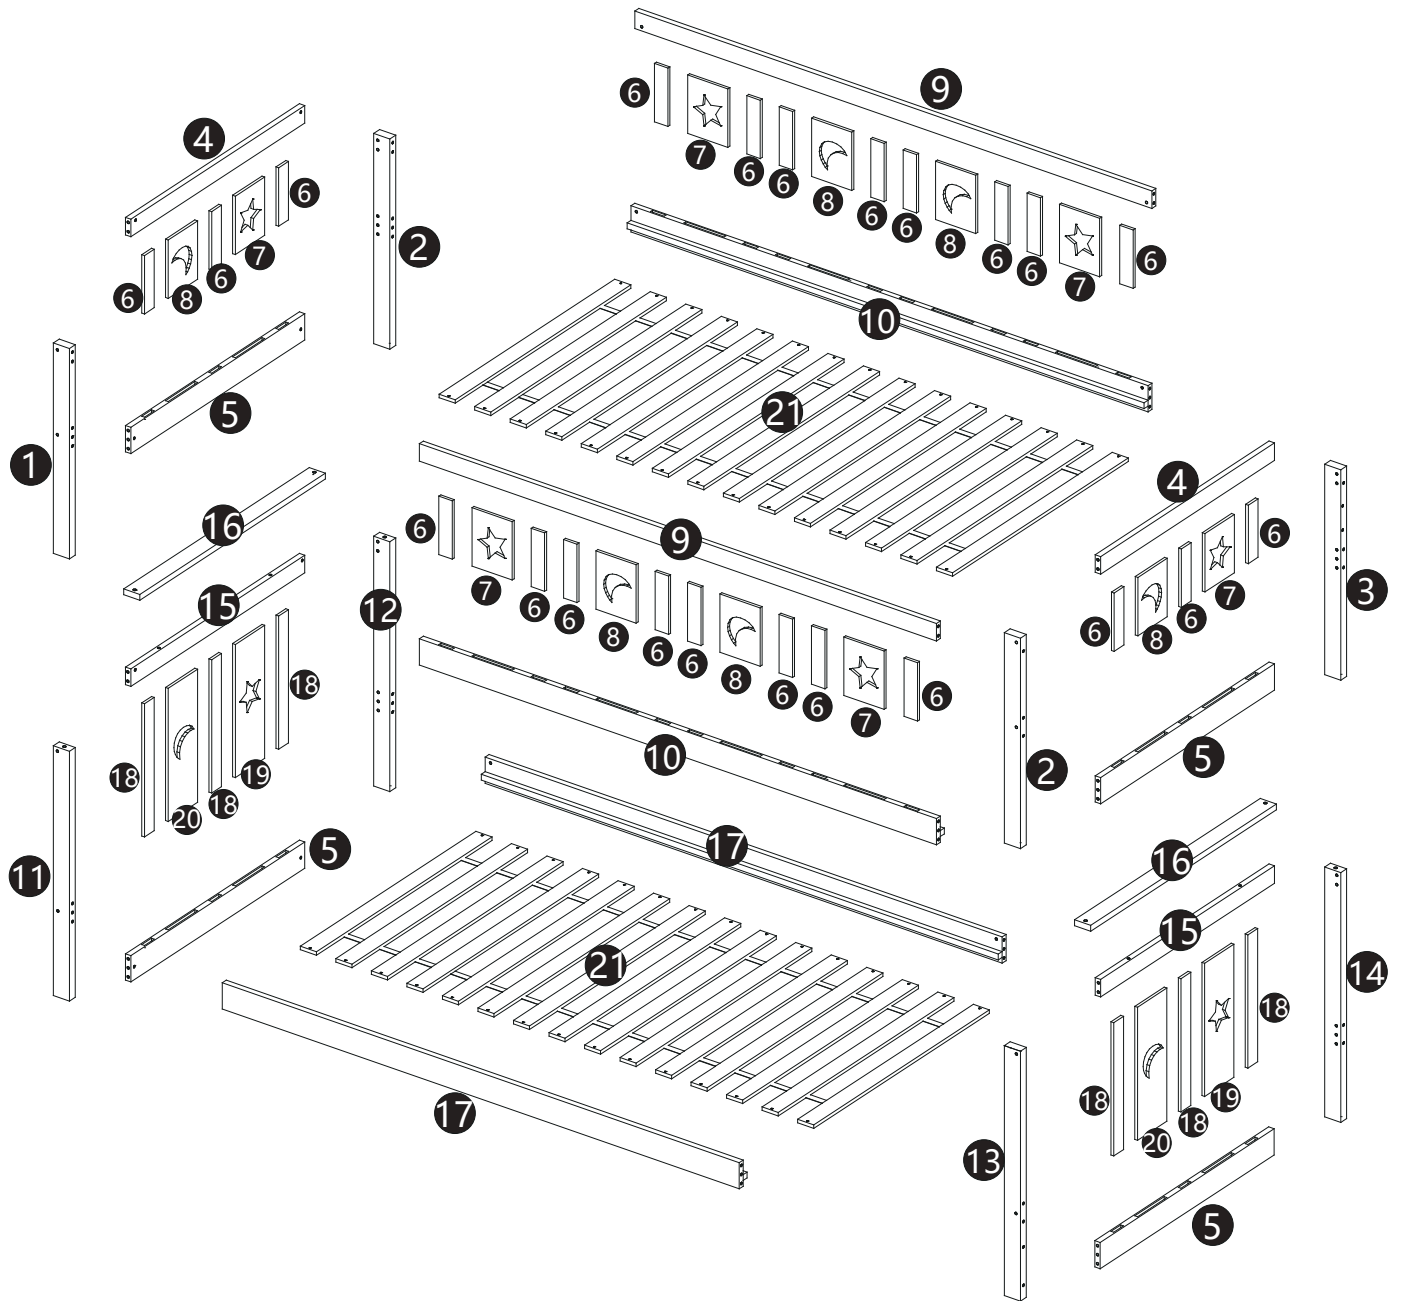

Detailansicht