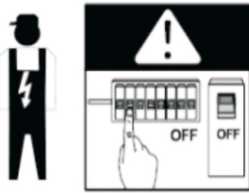

INSTRUCTION MANUAL

(NL) Gebruikte symbolen

(GB) Safety Precautions / (FR) Symboles utilisés / (DE) Verwendete Symbole / (PL) Stosowane symbole / (NO) Brukte symboler / (DK) Brugte symboler / (SE) Använda symboler / (FI) Käytetyt symbolit / (IT) Simboli usati / (ES) Símbolos empleados / (CZ) Použité symboly / (PT) Símbolos utilizados / (GR) Χρησιμοποιούμενα σύμβολα

220-240V~
50Hz

IP20

UK
CA

Oneon Trimless 70 DL 1 Black	98911	Oneon Trimless 70 DL White	107194
Oneon Trimless 70 DL 2 Black	98912	Oneon Trimless 70 DL 2 White	106963
Oneon Trimless 70 DL 3 Black	98913	Oneon Trimless 70 DL 3 White	107195

1.