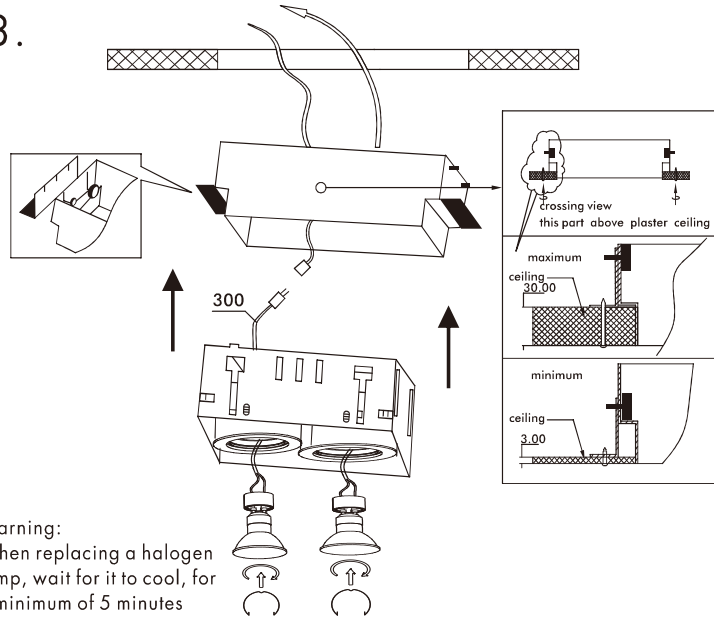

220-240V~  
50Hz

IP20

UK  
CA

Oneon Trimless 70 DL 1 Black	98911	Oneon Trimless 70 DL White	107194
Oneon Trimless 70 DL 2 Black	98912	Oneon Trimless 70 DL 2 White	106963
Oneon Trimless 70 DL 3 Black	98913	Oneon Trimless 70 DL 3 White	107195

1.

3.

2.

4.

5.

Overall Sizes:

Excl. bulb and transformer