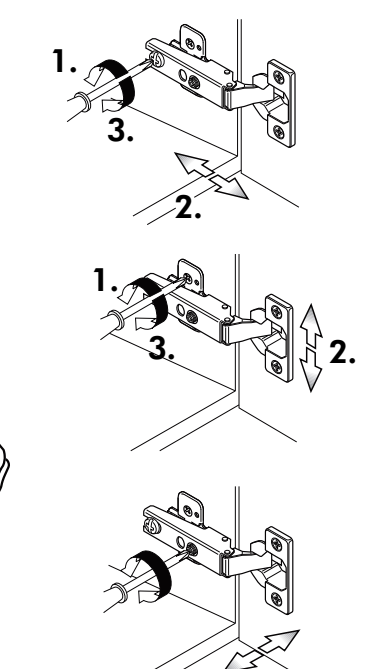

Herdumbau ohne AP

Nr. 006 Rev.00

A

B

C

- | | | |
|-----|--|-----------|
| 63 | | 8 x 30 |
| 4x | | |
| 30 | | |
| 2x | | |
| 29 | | Ø 10 |
| 2x | | |
| 22 | | |
| 4x | | |
| 23 | | Ø 3 |
| 4x | | |
| 106 | | 4,0 x 30 |
| 2x | | |
| 36 | | 3,5 x 15 |
| 4x | | |
| 107 | | |
| 2x | | |
| 70 | | LEIM GLUE |
| 1x | | |

Spüle-Unterschrank ohne AP

Nr. 400 Rev.00

23 4x Ø 3	30 2x
46 2x	29 2x Ø 10
42 2x	22 4x
63 4x 8 x 30	26 2x 4,0 x 30 M4
106 4x 4,0 x 30	31 4x
	60 2x Ø 5
	27 14x 3,0 x 20
	21 1x

Hängeschrank

Nr. 101 Rev.00

A

B