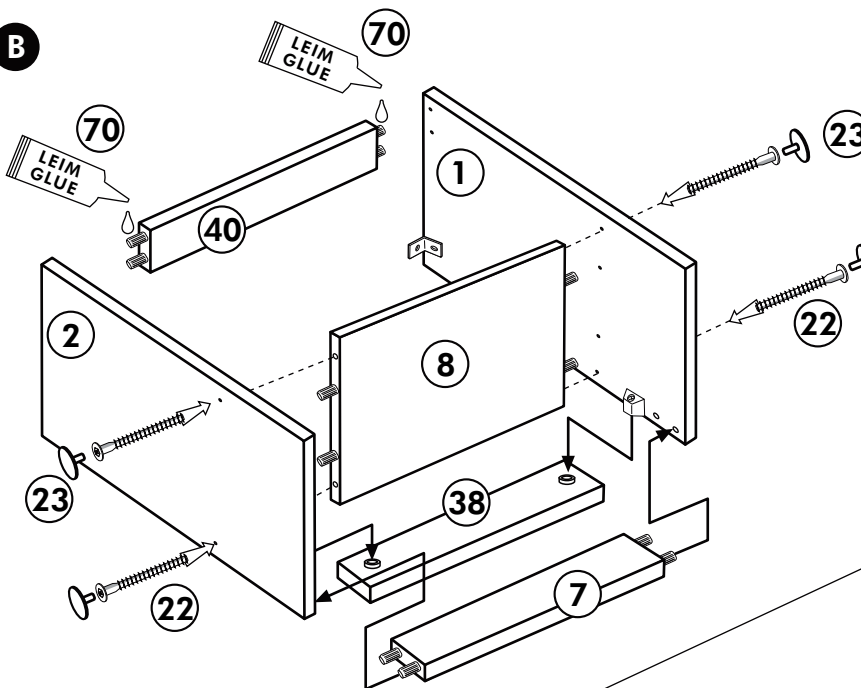

Herdumbau ohne AP

Nr. 006 Rev.00

A

B

C

- | | | |
|-----|--|-----------|
| 63 | | 8 x 30 |
| 4x | | |
| 30 | | |
| 2x | | |
| 29 | | Ø 10 |
| 2x | | |
| 22 | | |
| 4x | | |
| 23 | | Ø 3 |
| 4x | | |
| 106 | | 4,0 x 30 |
| 2x | | |
| 36 | | 3,5 x 15 |
| 4x | | |
| 107 | | |
| 2x | | |
| 70 | | LEIM GLUE |
| 1x | | |