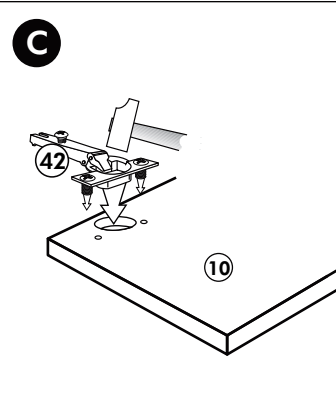

Spüle-Unterschrank ohne AP

Nr. 400 Rev.00