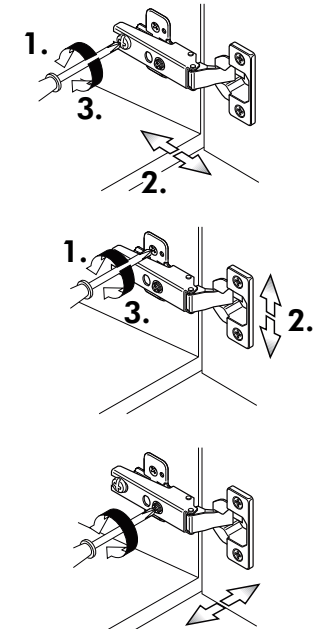

Unterschrank ohne AP

Nr. 003 Rev.00

34 4x		22 4x	
36 6x	 3,5 x 15	23 4x	 Ø 3
39 2x		27 24x	 3,0 x 20
70 1x		26 4x	 4,0 x 30 M4

106 4x	 4,0 x 30
63 4x	 8 x 30
45 2x	 M4 x 10
42 2x	
46 2x	
21 2x	
60 2x	 Ø 5

Herdumbau ohne AP

Nr. 006 Rev.00

A

B

C

- | | | |
|-----|--|-----------|
| 63 | | 8 x 30 |
| 4x | | |
| 30 | | |
| 2x | | |
| 29 | | Ø 10 |
| 2x | | |
| 22 | | |
| 4x | | |
| 23 | | Ø 3 |
| 4x | | |
| 106 | | 4,0 x 30 |
| 2x | | |
| 36 | | 3,5 x 15 |
| 4x | | |
| 107 | | |
| 2x | | |
| 70 | | LEIM GLUE |
| 1x | | |

Nr. 106 Rev.00

- 68 2x
- 69 2x
- 25 4x 3,0 x 16
- 70 3x
- 4 2x

A

4
unten

B

C

D

E