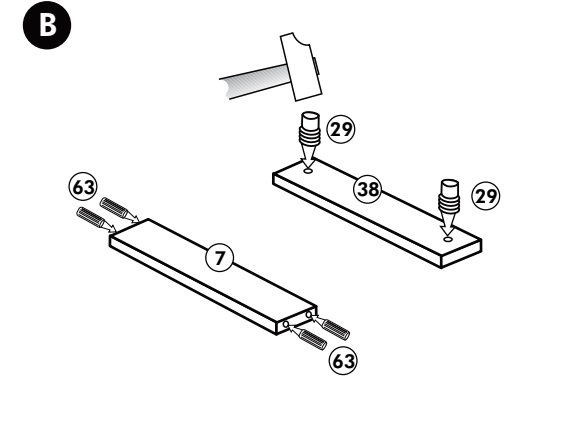

Spüle-Unterschrank ohne AP

Nr. 400 Rev.00