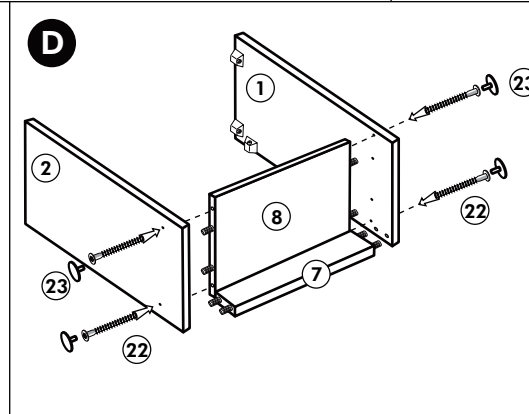

Spüle-Unterschrank ohne AP

Nr. 400 Rev.00