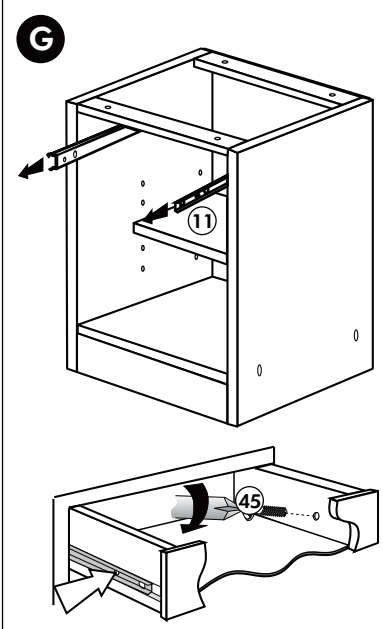

Herdumbau ohne AP

Nr. 006 Rev.00

A

B

C

- | | | |
|-----|--|-----------|
| 63 | | 8 x 30 |
| 4x | | |
| 30 | | |
| 2x | | |
| 29 | | Ø 10 |
| 2x | | |
| 22 | | |
| 4x | | |
| 23 | | Ø 3 |
| 4x | | |
| 106 | | 4,0 x 30 |
| 2x | | |
| 36 | | 3,5 x 15 |
| 4x | | |
| 107 | | |
| 2x | | |
| 70 | | LEIM GLUE |
| 1x | | |