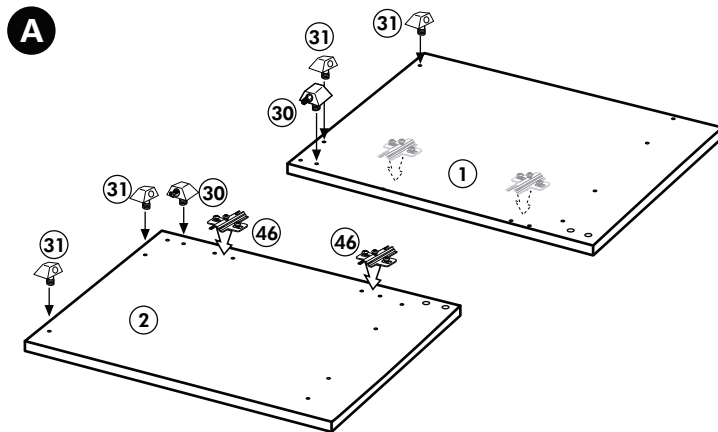

Spüle-Unterschrank ohne AP

Nr. 400 Rev.00