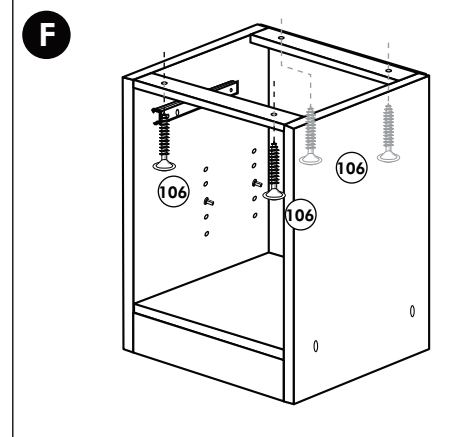

Herdumbau ohne AP

Nr. 006 Rev.00

A

B

C

- | | | |
|-----|--|-----------|
| 63 | | 8 x 30 |
| 4x | | |
| 30 | | |
| 2x | | |
| 29 | | Ø 10 |
| 2x | | |
| 22 | | |
| 4x | | |
| 23 | | Ø 3 |
| 4x | | |
| 106 | | 4,0 x 30 |
| 2x | | |
| 36 | | 3,5 x 15 |
| 4x | | |
| 107 | | |
| 2x | | |
| 70 | | LEIM GLUE |
| 1x | | |