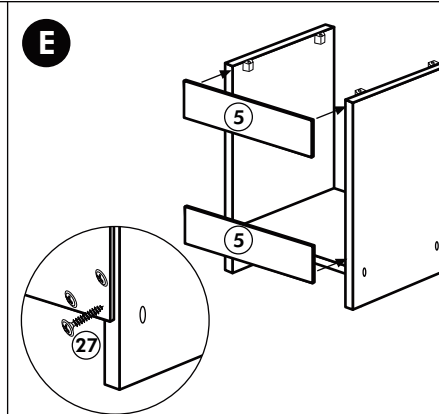

Spüle-Unterschrank ohne AP

Nr. 400 Rev.00