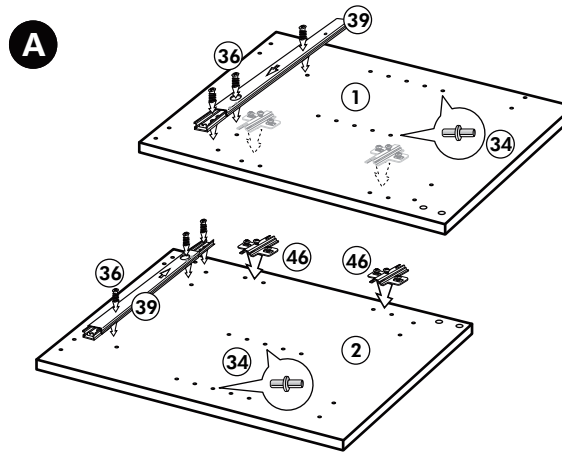

Unterschrank ohne AP

Nr. 003 Rev.00

34 4x		22 4x	
36 6x	 3,5 x 15	23 4x	 Ø 3
39 2x		27 24x	 3,0 x 20
70 1x		26 4x	 4,0 x 30 M4

106 4x	 4,0 x 30
63 4x	 8 x 30
45 2x	 M4 x 10
42 2x	
46 2x	
21 2x	
60 2x	 Ø 5

Herdumbau ohne AP

Nr. 006 Rev.00

A

B

C

- | | | |
|-----|--|-----------|
| 63 | | 8 x 30 |
| 4x | | |
| 30 | | |
| 2x | | |
| 29 | | Ø 10 |
| 2x | | |
| 22 | | |
| 4x | | |
| 23 | | Ø 3 |
| 4x | | |
| 106 | | 4,0 x 30 |
| 2x | | |
| 36 | | 3,5 x 15 |
| 4x | | |
| 107 | | |
| 2x | | |
| 70 | | LEIM GLUE |
| 1x | | |