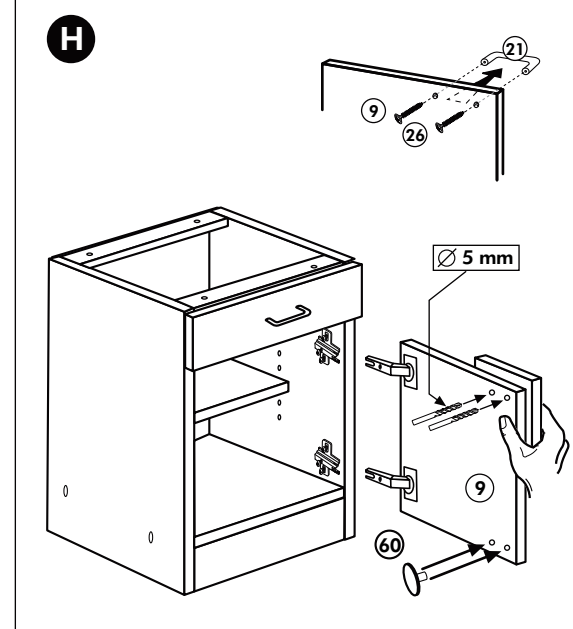

Unterschrank ohne AP

Nr. 003 Rev.00

34 4x		22 4x	
36 6x	 3,5 x 15	23 4x	 Ø 3
39 2x		27 24x	 3,0 x 20
70 1x		26 4x	 4,0 x 30 M4

106 4x	 4,0 x 30
63 4x	 8 x 30
45 2x	 M4 x 10
42 2x	
46 2x	
21 2x	
60 2x	 Ø 5

Herdumbau ohne AP

Nr. 006 Rev.00

A

B

C

- | | | |
|-----|--|-----------|
| 63 | | 8 x 30 |
| 4x | | |
| 30 | | |
| 2x | | |
| 29 | | Ø 10 |
| 2x | | |
| 22 | | |
| 4x | | |
| 23 | | Ø 3 |
| 4x | | |
| 106 | | 4,0 x 30 |
| 2x | | |
| 36 | | 3,5 x 15 |
| 4x | | |
| 107 | | |
| 2x | | |
| 70 | | LEIM GLUE |
| 1x | | |