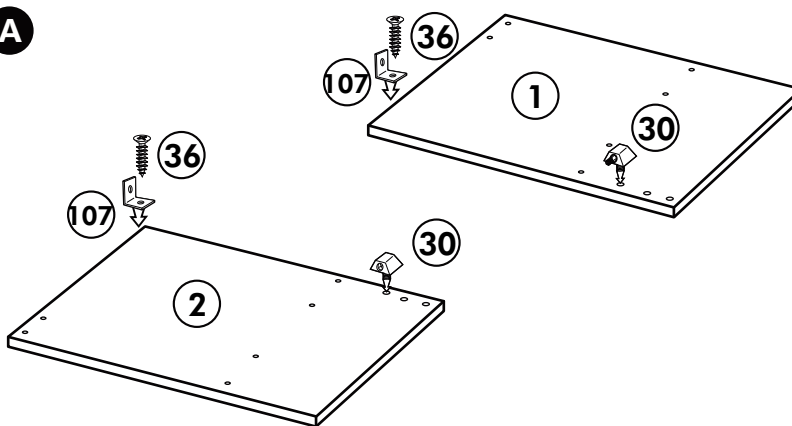

Unterschrank ohne AP

Nr. 003 Rev.00

34 4x		22 4x	
36 6x	 3,5 x 15	23 4x	 Ø 3
39 2x		27 24x	 3,0 x 20
70 1x		26 4x	 4,0 x 30 M4

106 4x	 4,0 x 30
63 4x	 8 x 30
45 2x	 M4 x 10
42 2x	
46 2x	
21 2x	
60 2x	 Ø 5

Herdumbau ohne AP

Nr. 006 Rev.00

A

B

C

- | | | |
|-----|--|-----------|
| 63 | | 8 x 30 |
| 4x | | |
| 30 | | |
| 2x | | |
| 29 | | Ø 10 |
| 2x | | |
| 22 | | |
| 4x | | |
| 23 | | Ø 3 |
| 4x | | |
| 106 | | 4,0 x 30 |
| 2x | | |
| 36 | | 3,5 x 15 |
| 4x | | |
| 107 | | |
| 2x | | |
| 70 | | LEIM GLUE |
| 1x | | |