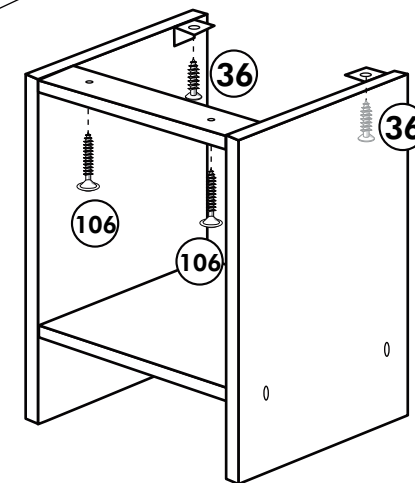

Herdumbau ohne AP

Nr. 006 Rev.00

A

B

C

- | | | |
|-----|--|-----------|
| 63 | | 8 x 30 |
| 4x | | |
| 30 | | |
| 2x | | |
| 29 | | Ø 10 |
| 2x | | |
| 22 | | |
| 4x | | |
| 23 | | Ø 3 |
| 4x | | |
| 106 | | 4,0 x 30 |
| 2x | | |
| 36 | | 3,5 x 15 |
| 4x | | |
| 107 | | |
| 2x | | |
| 70 | | LEIM GLUE |
| 1x | | |