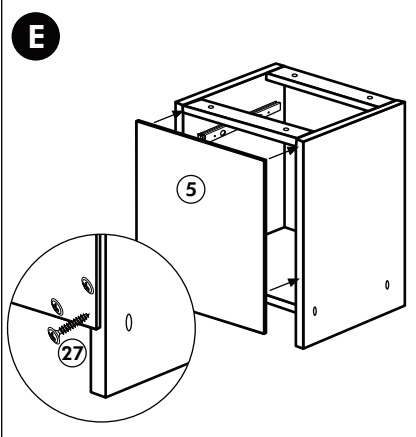

Unterschrank ohne AP

Nr. 003 Rev.00

34 4x		22 4x	
36 6x	 3,5 x 15	23 4x	 Ø 3
39 2x		27 24x	 3,0 x 20
70 1x		26 4x	 4,0 x 30 M4

106 4x	 4,0 x 30
63 4x	 8 x 30
45 2x	 M4 x 10
42 2x	
46 2x	
21 2x	
60 2x	 Ø 5

Herdumbau ohne AP

Nr. 006 Rev.00

A

B

C

- | | | |
|-----|--|-----------|
| 63 | | 8 x 30 |
| 4x | | |
| 30 | | |
| 2x | | |
| 29 | | Ø 10 |
| 2x | | |
| 22 | | |
| 4x | | |
| 23 | | Ø 3 |
| 4x | | |
| 106 | | 4,0 x 30 |
| 2x | | |
| 36 | | 3,5 x 15 |
| 4x | | |
| 107 | | |
| 2x | | |
| 70 | | LEIM GLUE |
| 1x | | |