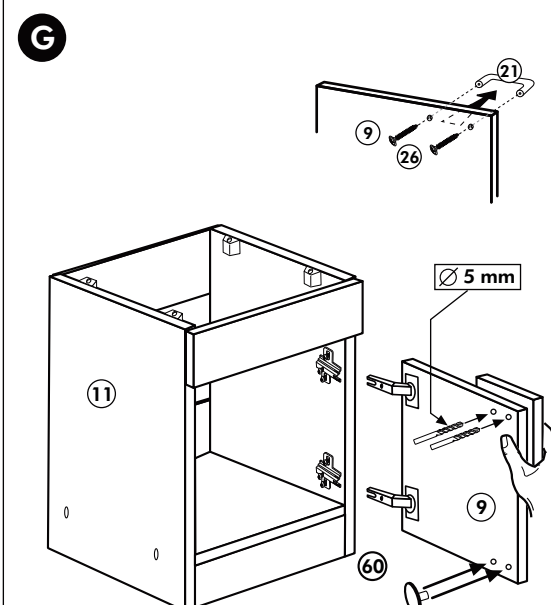

23 4x Ø 3	30 2x
46 2x	29 2x Ø 10
42 2x	22 4x
63 4x 8 x 30	26 2x 4,0 x 30 M4
106 4x 4,0 x 30	31 4x
	60 2x Ø 5
	27 14x 3,0 x 20
	21 1x