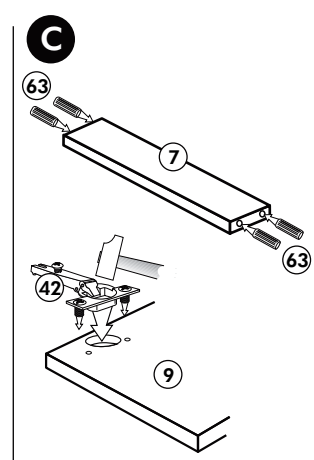

Unterschrank ohne AP

Nr. 003 Rev.00

34 4x		22 4x	
36 6x	 3,5 x 15	23 4x	 Ø 3
39 2x		27 24x	 3,0 x 20
70 1x		26 4x	 4,0 x 30 M4

106 4x	 4,0 x 30
63 4x	 8 x 30
45 2x	 M4 x 10
42 2x	
46 2x	
21 2x	
60 2x	 Ø 5

Herdumbau ohne AP

Nr. 006 Rev.00

A

B

C

- | | | |
|-----|--|-----------|
| 63 | | 8 x 30 |
| 4x | | |
| 30 | | |
| 2x | | |
| 29 | | Ø 10 |
| 2x | | |
| 22 | | |
| 4x | | |
| 23 | | Ø 3 |
| 4x | | |
| 106 | | 4,0 x 30 |
| 2x | | |
| 36 | | 3,5 x 15 |
| 4x | | |
| 107 | | |
| 2x | | |
| 70 | | LEIM GLUE |
| 1x | | |

Nr. 106 Rev.00

- 68 2x
- 69 2x
- 25 4x 3,0 x 16
- 70 3x
- 4 2x

A

4
unten

B

C

D

E