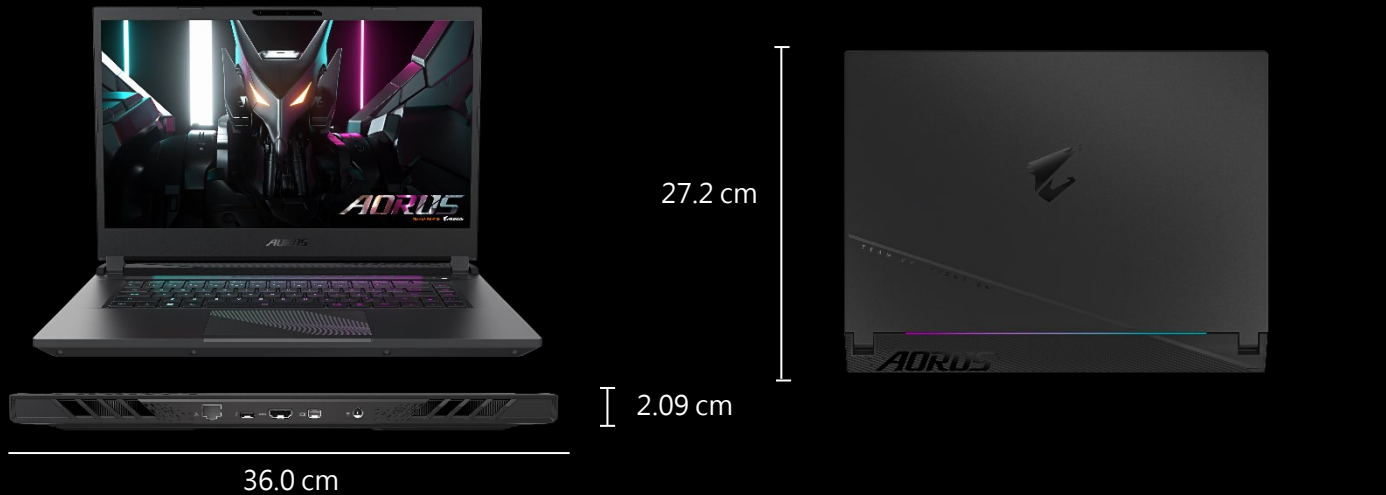

Datasheet

AORUS 15 (2023)

- NVIDIA® New GeForce RTX™ 40 Series
- Up to 13th Gen Intel® Core™ i7 H Series Processor
- Up to QHD 165Hz Display
- MUX Switch Technology
- TÜV Rheinland Certification
- DDR5 4800 SO-DIMM x 2, 64GB (Max)
- DTS:X® Ultra Audio technology
- WINDFORCE INFINITY Cooling System
- RGB Light Bar Design
- Windows Hello Technology
- PCIe Gen4 SSD
- Next-Gen Wi-Fi 6E Connection
- 99Whr battery
- Thunderbolt™ 4