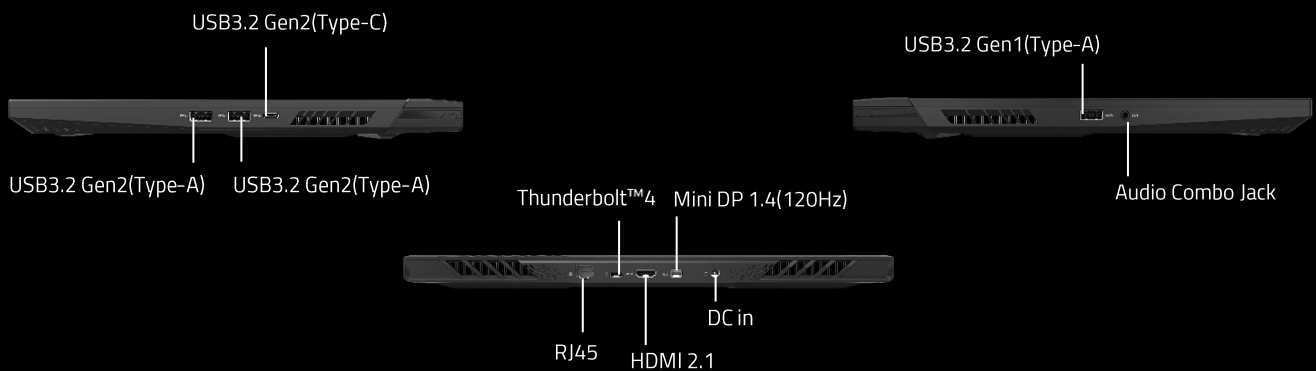

Datasheet

AORUS 15 (2023)

- NVIDIA® New GeForce RTX™ 40 Series
- Up to 13th Gen Intel® Core™ i7 H Series Processor
- Up to QHD 165Hz Display
- MUX Switch Technology
- TÜV Rheinland Certification
- DDR5 4800 SO-DIMM x 2, 64GB (Max)
- DTS:X® Ultra Audio technology
- WINDFORCE INFINITY Cooling System
- RGB Light Bar Design
- Windows Hello Technology
- PCIe Gen4 SSD
- Next-Gen Wi-Fi 6E Connection
- 99Whr battery
- Thunderbolt™ 4