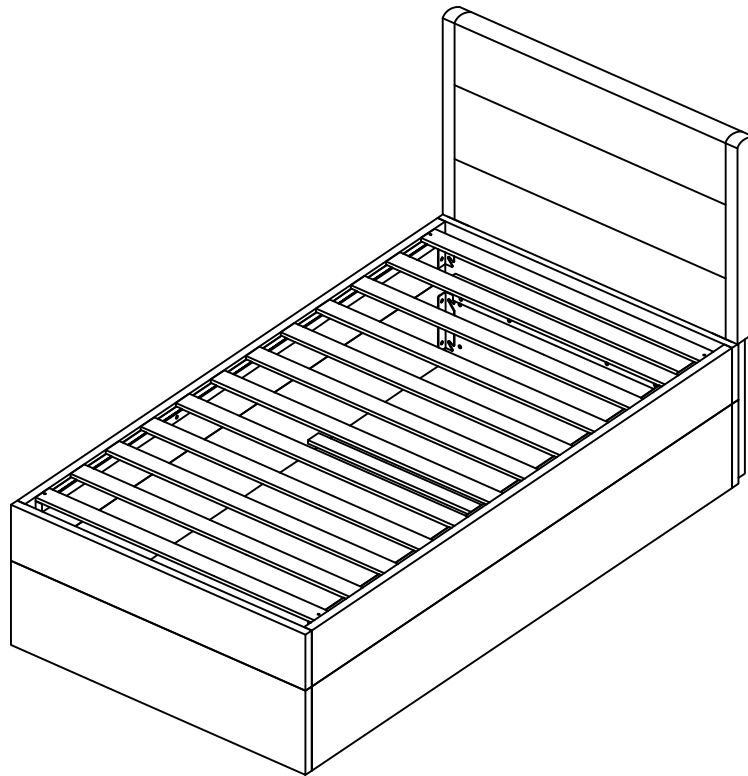

Assembly Instruction

BED FRAME
(Single)

Hardware for WF302410

1		M8*50mm	12PCS	7			52PCS
2		M8*20mm	40PCS	8		Ø19mm	52PCS
3		M6*50mm	12PCS	9		M5	1PC
4		M6*25mm	16PCS	10		M4	1PC
6		M4*25mm	4PCS				

Parts List for WF302410

	A x 1PC		S x 1PC
	B x 1PC		T x 4PCS
	C x 1PC	U1	 U1 x 2PCS
	E x 1PC	U2	 U2 x 2PCS
	G x 1PC	V1	 V1 x 2PCS
	I x 1PC	V2	 V2 x 2PCS
	O x 1PC	X1	 X1 x 1PC
	P x 1PC	X2	 X2 x 1PC
	Q x 1PC	Y	 Y x 2PCS
	R x 1PC	Z	 Z x 2PCS