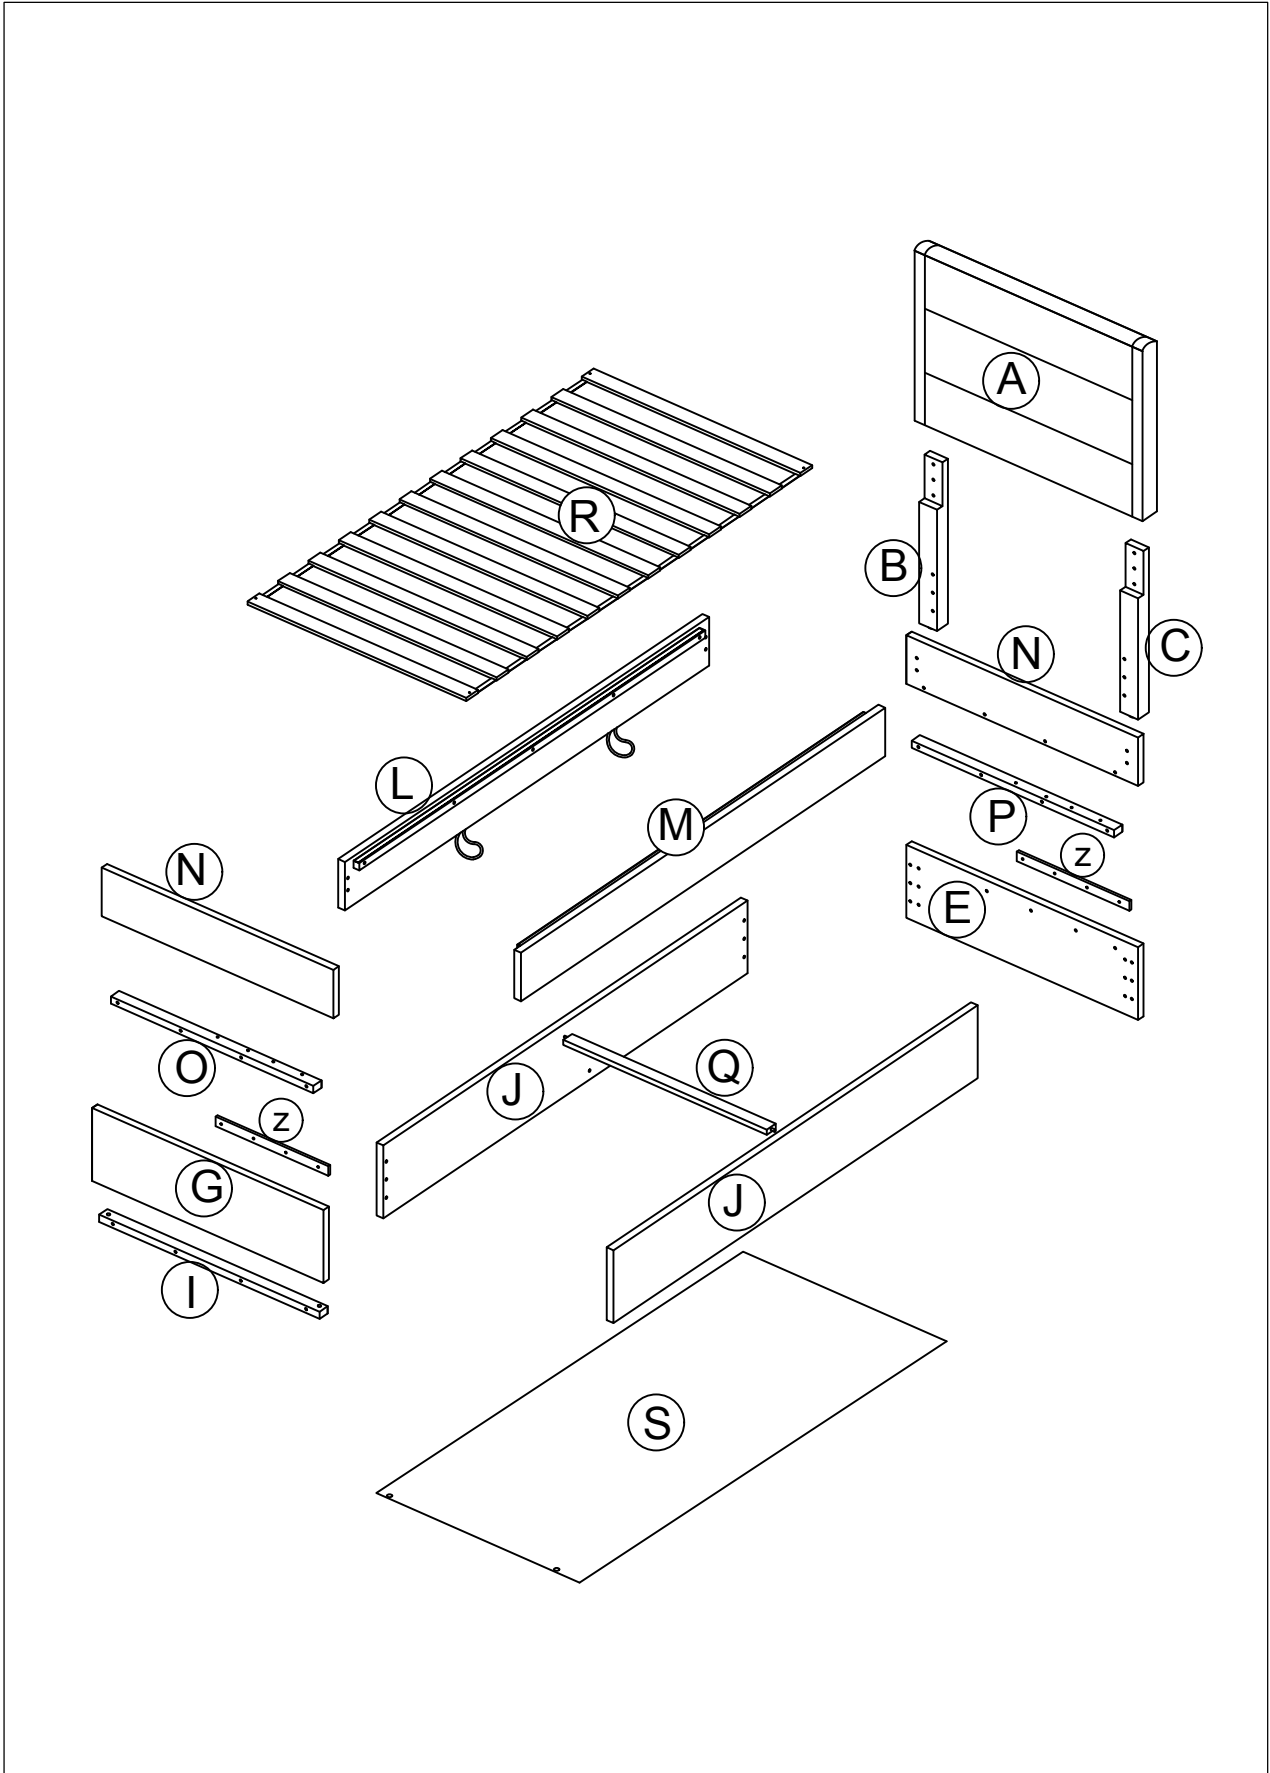

Assembly Instruction

BED FRAME
(Single)

Hardware for WF302410

1		M8*50mm	12PCS	7			52PCS
2		M8*20mm	40PCS	8		Ø19mm	52PCS
3		M6*50mm	12PCS	9		M5	1PC
4		M6*25mm	16PCS	10		M4	1PC
6		M4*25mm	4PCS				

Parts List for WF302410

Parts List for WF302411

	L x 1PC		N x 2PCS
	M x 1PC	J	 J x 2PCS

Parts List

<p>A</p>  <p>1PC</p>	<p>B</p>  <p>1PC</p>
<p>C</p>  <p>1PC</p>	<p>E</p>  <p>1PC</p>
<p>G</p>  <p>1PC</p>	<p>I</p>  <p>1PC</p>
<p>J</p>  <p>2PCS</p>	<p>L</p>  <p>1PC</p>
<p>M</p>  <p>1PC</p>	<p>N</p>  <p>2PCS</p>
<p>O</p>  <p>1PC</p>	<p>P</p>  <p>1PC</p>
<p>Q</p>  <p>1PC</p>	<p>R</p>  <p>1PC</p>
<p>S</p>  <p>1PC</p>	<p>T</p>  <p>4PCS</p>

Parts List

U1		2PCS	U2		2PCS
V1		2PCS	V2		2PCS
X1		1PC	X2		1PC
Y		2PCS	Z		2PCS

①		M8*50mm	12PCS	②		M8*20mm	40PCS
③		M6*50mm	12PCS	④		M6*25mm	16PCS
⑥		M4*25mm	4PCS	⑦		M8	52PCS
⑧		Ø19mm	52PCS	⑨		M5	1PC
10		M4	1PC				

6

TIP:
please note the direction indicated by the arrow label as
the picture shown.

	③ x 8PCS
	⑩ x 1PC

7

	4 x 8PCS
	10 x 1PC
	X1 x 1PC
	X2 x 1PC

8

	4 x 8PCS
	10 x 1PC

9