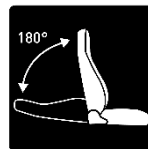

Sturdy framework

The complete frame of MSI Gaming Chair is made of steel that can support up to 150kg- a stability gamers can rely on.

Breathable foam

The highly breathable molded foam design, providing ultra support and breathability to help players stay comfy after hours of gaming

Class 4 gas lift piston

Highest certification in industry, prevent the damage and make sure your safety in the long term usage.

Fully reclinable backrest

The backrest of MSI Gaming Chair can reach maximum 180 degree of inclination, making it ideal for lying down.

5 star steel base with caster wheels

SPECIFICATIONS

Foam Type	High Density Mould Shaping Foam
Foam Density	40-45 kg/m ³
Frame Construction	Steel (Diameter: 19mm)
Seat Cover Material	PVC Leather
Color Versions	Black
Adjustable Armrests	4D
Armrest Pad Size (L x W)	27 x 10 cm
Mechanism	Multifunctional tilt
Tilt Lock	✓
Tilt Angle Lock	-
Adjustable Tilt Angle	0° - 14°
Gas Lift Piston	Class-4
Seat Back Style	High-back
Adjustable Back Angle	90° - 180°
Headrest & Lumbar Cushion	✓
Headrest & Lumbar Cushion Cover Material	PVC leather
Five-Star Base	Steel base
Wheel Size	60 mm wheels
Assembly Required	✓