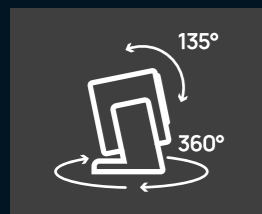

### Built-in Flexible Stand

Easily control the gimbal with one hand, ensuring optimal viewing angles from any position. The projector supports adjustments of 360° horizontally and 135° vertically, so you can project onto walls, ceilings, and other surfaces for a customized large-screen experience.