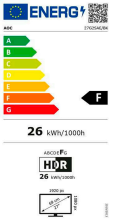

27G2SAE/BK

27 inch (68.6 cm) LCD MONITOR

27" gaming monitor with 165Hz refresh rate, 1ms MPRT response time and FreeSync Premium

General

Model name	27G2SAE/BK
EAN	4038986129893
Product Line	AOC Gaming
Series	G2 Series
Channel	B2C
Classification	Mainstream
Section	Consumer, Gaming
Gaming style	Shooters, MMORPG, Action, eSports, RTS, FPS (eSports), Racing
Launch date	2021-08-17T22:00:00+00:00
Continent	Europe

Screen

Resolution	1920x1080
Refresh rate	165Hz
Screen size (inch)	27 inch
Screen size (cm)	68.6 cm
Flat / Curved	Flat
Backlight	WLED
Panel Type	VA
Aspect ratio	16:9
Display Colours	16.7 Million
sRGB Coverage (%) (CIE 1931)	12194
Scanning Frequency	VGA/HDMI1.4 : 30 -160KHz (H) DP1.2 : 30 -200KHz (H) VGA/HDMI1.4 :48-144Hz (V) DP1.2:48-165Hz (V)
Response time (GtG)	4 ms
Response Time (MPRT)	1 ms
Contrast (static)	3000:1
Brightness (typical)	350 cd/m ²
Viewing angle (CR10)	178/178 °
Hard Glass	Antiglare
OSD languages	EN, FR, ES, PT, DE, IT, NL, SE, FI, PL, CZ, RU, KR, CN (T), CN (S), JP

Exterior

Monitor colour	Black Red
Bezel Type	Frameless
Removable Stand	✓

Ergonomics

Vesa Wallmount	100x100
----------------	---------

Connectivity and Multimedia

Signal Input	HDMI 1.4 x 2, DisplayPort 1.2 x 1
--------------	-----------------------------------

Power / Environmental

Power Consumption On	26W
Power Consumption Standby	0.3W watt
Power Consumption Off	0.3W watt

Approbations / Regulations

TUV-Bauart	✓
CE	✓
FCC	✓
EAC	✓
ISO 9241-307 class I	✓
Rohs compliant	✓