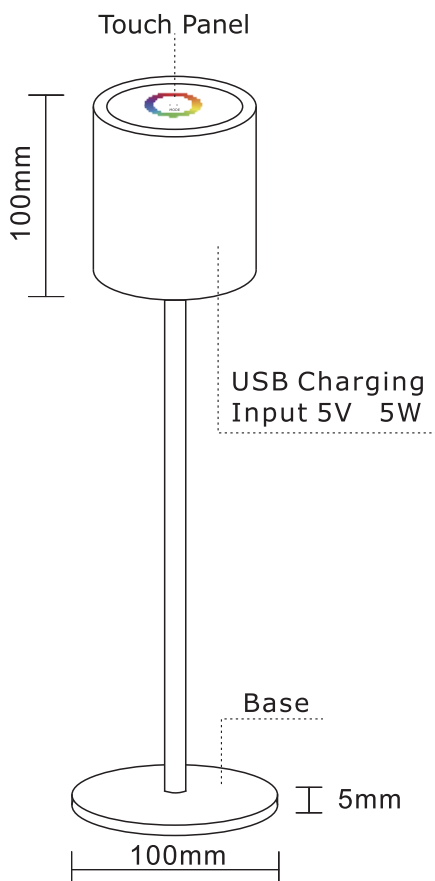

Operating Methods

- 1.Touch the touch panel to turn on the light.
- 2.For the second touch to enter in RGB color mode and change slowly.(if you want monochrome RGB, please touch the embedded color label below)
- 3.Touch the third time to turn off the light.
- 4.Long press to adjust the brightness.
- 5.The lamp adopts 24pcs long life LED lamp beads. No glare and no strobe and eye protection.
- 6.Connect the other end of the USB cable to the power bank, computer or adapter for charging.
7. When charging, the indicator light is red, when fully charged, the indicator light turns green.

If you want monochrome RGB, please touch the embedded color label on the top of the lamp.

Care And Maintenance

- 1.Please store it at normal temperature and pressure.
- 2.Built-in battery, please keep away from fire.
- 3.Do not disassemble or attempt to repair the product. There is a danger of electric shock and this will void any warranty.

Warranty

The statutory warranty applies.Warranty is only valid in so far as the equipment has been used and maintained correctly and has not been tampered with. Furthermore, the system must not be exposed to violent treatment. In the event of this, the warranty will be ineffective/invalid.

This marking indicates that this product should not be disposed with other household wastes throughout the EU. To prevent possible harm to the environment or human health from uncontrolled waste disposal, recycle it responsibly to promote the sustainable reuse of material resources. To return your used device, please use the return and collection systems or contact the retailer where the product was purchased. They can take this product for environmental safe recycling.