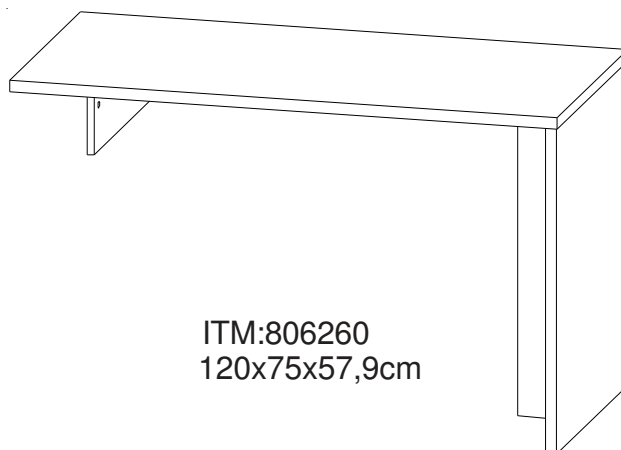

# FORTUNA

ITM: 116268  
75,1x57,9x34 cm

ø8x30  
a 4x

ø8x60  
b 12x

c 10x

d 10x

e 10x

ø7x50  
f 2x

## Collection ,Fortuna'

ITM:116262  
58x146,6x34 cm

ITM:116263  
112,5x146,6x34 cm

ITM:116264  
34,1x34,1x33,4 cm

ITM:116265  
34,1x34,1x33,4 cm

ITM:116266  
34,1x34,1x33,3cm

ITM:116267  
58x39,2x34cm

ITM:116268  
75,1x57,9x34cm