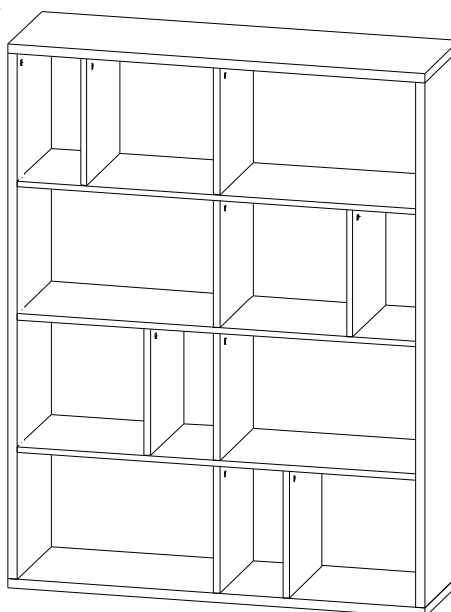

# FORTUNA

ITM: 116268  
75,1x57,9x34 cm

ø8x30  
a 4x

ø8x60  
b 12x

c 10x

d 10x

e 10x

ø7x50  
f 2x

## Collection ,Fortuna'

ITM:116262  
58x146,6x34 cm

ITM:116263  
112,5x146,6x34 cm

ITM:116264  
34,1x34,1x33,4 cm

ITM:116265  
34,1x34,1x33,4 cm

ITM:116266  
34,1x34,1x33,3cm

ITM:116267  
58x39,2x34cm

ITM:116268  
75,1x57,9x34cm