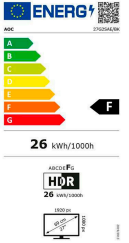

27G2SAE/BK

27 inch (68.6 cm) LCD MONITOR

27" gaming monitor with 165Hz refresh rate, 1ms MPRT response time and FreeSync Premium

General

Model name	27G2SAE/BK
EAN	4038986129893
Product Line	AOC Gaming
Series	G2 Series
Channel	B2C
Classification	Mainstream
Section	Consumer, Gaming
Gaming style	Shooters, MMORPG, Action, eSports, RTS, FPS (eSports), Racing
Launch date	2021-08-17T22:00:00+00:00
Continent	Europe

Screen

Resolution	1920x1080
Refresh rate	165Hz
Screen size (inch)	27 inch
Screen size (cm)	68.6 cm
Flat / Curved	Flat
Backlight	WLED
Panel Type	VA
Aspect ratio	16:9
Display Colours	16.7 Million
sRGB Coverage (%) (CIE 1931)	12194
Scanning Frequency	VGA/HDMI1.4 : 30 -160KHz (H) DP1.2 : 30 -200KHz (H) VGA/HDMI1.4 :48-144Hz (V) DP1.2:48-165Hz (V)
Response time (GtG)	4 ms
Response Time (MPRT)	1 ms
Contrast (static)	3000:1
Brightness (typical)	350 cd/m ²
Viewing angle (CR10)	178/178 °
Hard Glass	Antiglare
OSD languages	EN, FR, ES, PT, DE, IT, NL, SE, FI, PL, CZ, RU, KR, CN (T), CN (S), JP

Exterior

Monitor colour	Black Red
Bezel Type	Frameless
Removable Stand	✓

Ergonomics

Vesa Wallmount	100x100
----------------	---------

Connectivity and Multimedia

Signal Input	HDMI 1.4 x 2, DisplayPort 1.2 x 1
--------------	-----------------------------------

Power / Environmental

Power Consumption On	26W
Power Consumption Standby	0.3W watt
Power Consumption Off	0.3W watt

Approbations / Regulations

TUV-Bauart	✓
CE	✓
FCC	✓
EAC	✓
ISO 9241-307 class I	✓
Rohs compliant	✓