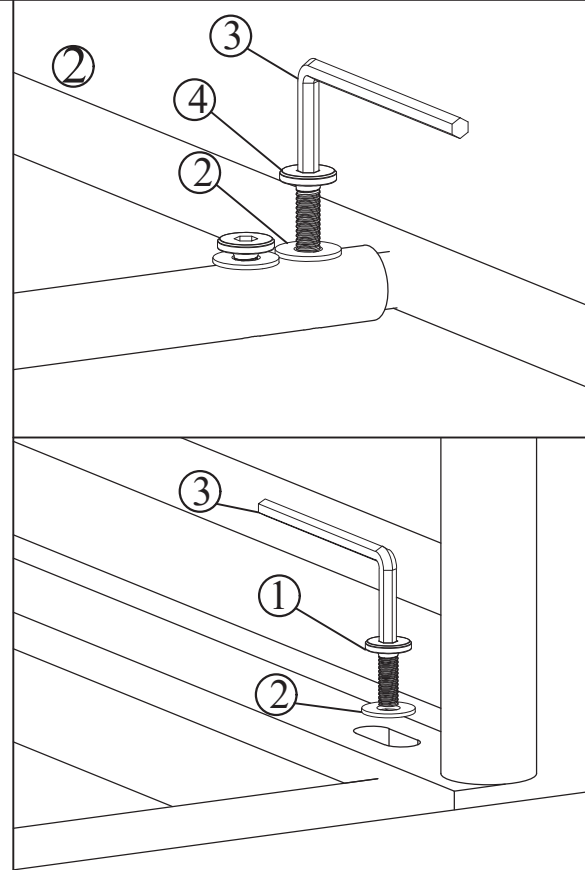

ASSEMBLY INSTRUCTIONS

Ref.No. 65820

Kit Contents:-

1.Allen Bolt - 6 pcs. 2.Washer - 10 pcs. 3.Allen key - 1 pc. 4.Allen Bolt - 4 pcs.

Ø6x16mm

Ø6x12mm

①

②

③

④

②

③

①

②

③

④