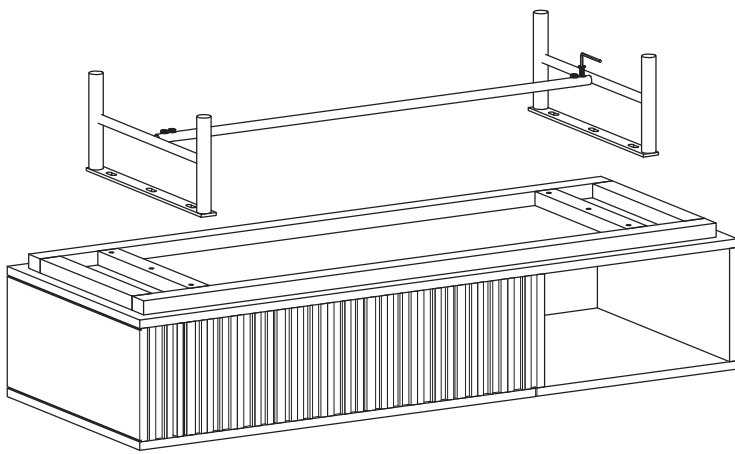

ASSEMBLY INSTRUCTIONS

Ref.No. 65820

Kit Contents:-

1.Allen Bolt - 6 pcs. 2.Washer - 10 pcs. 3.Allen key - 1 pc. 4.Allen Bolt - 4 pcs.

Ø6x16mm

Ø6x12mm

①

②